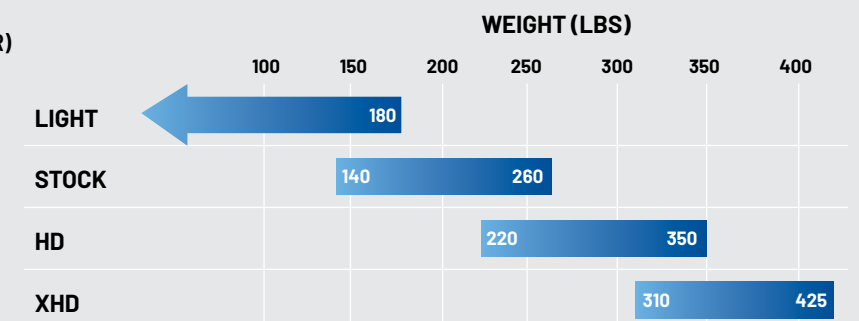

REAR TORSION SPRING KITS MATRYX AXYS

CUSTOMIZE YOUR RIDE BASED ON TOTAL RIDER WEIGHT
(COMBINED WEIGHT OF RIDER, GEAR AND/OR PASSENGER)

2884973 | 129/137 Light Duty

2884974 | 129/137 Heavy Duty

2884975 | 129/137 Extra Heavy Duty

ALL MATRYX/AXYS 129 & 137 SNOWMOBILES | $209⁹⁹

2884976 | 144/146 Light Duty

2884977 | 144/146 Heavy Duty

ALL MATRYX SWITCHBACK ASSAULT 146, AXYS SWITCHBACK ASSAULT 144 | $209⁹⁹