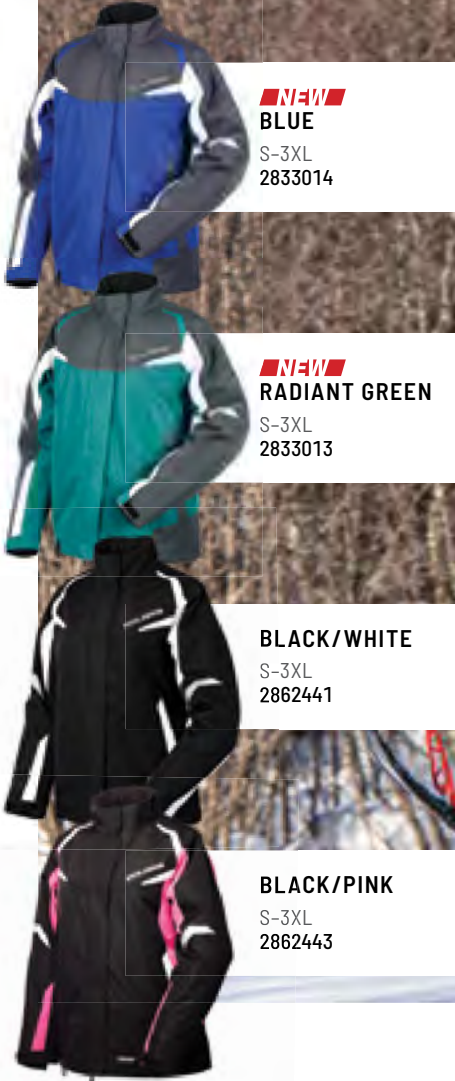

NEW
BLUE
S-3XL
2833014

NEW
RADIANT GREEN
S-3XL
2833013

BLACK/WHITE
S-3XL
2862441

BLACK/PINK
S-3XL
2862443

TECH54