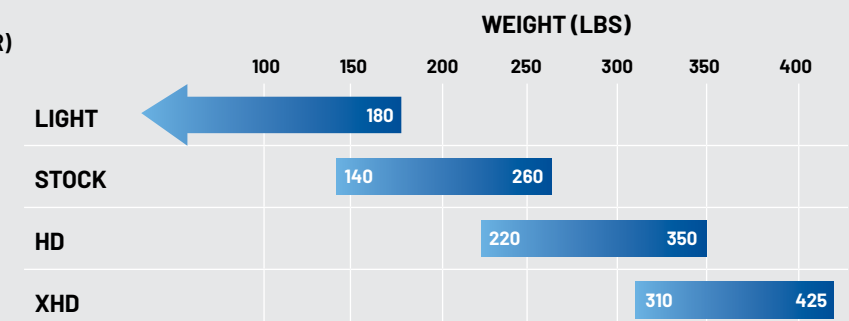

REAR TORSION SPRING KITS MATRYX AXYS

CUSTOMIZE YOUR RIDE BASED ON TOTAL RIDER WEIGHT (COMBINED WEIGHT OF RIDER, GEAR AND/OR PASSENGER)

2884973	129/137 Light Duty
2884974	129/137 Heavy Duty
2884975	129/137 Extra Heavy Duty
ALL MATRYX/AXYS 129 & 137 SNOWMOBILES	
	$209⁹⁹

2884976	144/146 Light Duty
2884977	144/146 Heavy Duty
ALL MATRYX SWITCHBACK ASSAULT 146, AXYS SWITCHBACK ASSAULT 144	
	$209⁹⁹