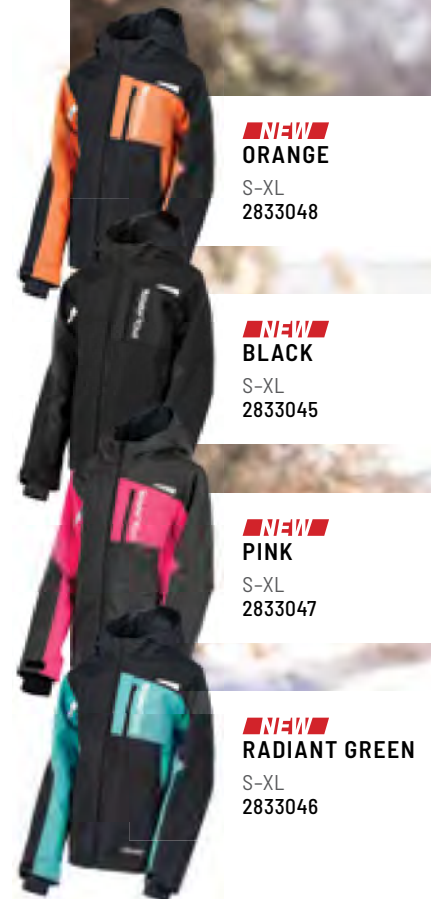

YOUTH RIDING GEAR