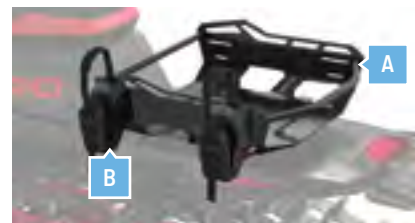

2890008 | \$229⁹⁹

ALL MATRYX, ALL SNOWMOBILES 121 AND LONGER WITH FULL TUNNEL AND LOCK AND RIDE FLEX ADAPTER KIT

NEW LOCK & RIDE FLEX ADVENTURE RACK WITH SKI/ SNOWBOARD ATTACHMENT

MATRYX AXYS PRO-RIDE

- Get more out of your ride with the versatility of the Adventure Rack
- Add the Ski and Snowboard Attachment to the Adventure Rack for a fully integrated solution. Skiing and snowboarding has never been easier. Catch a ride to the top on your sled and bring all your gear to coast down
- Size medium - fits on tunnel lengths 136" and longer-use with size Small Lock & Ride Flex storage bags on 155" tunnels and longer