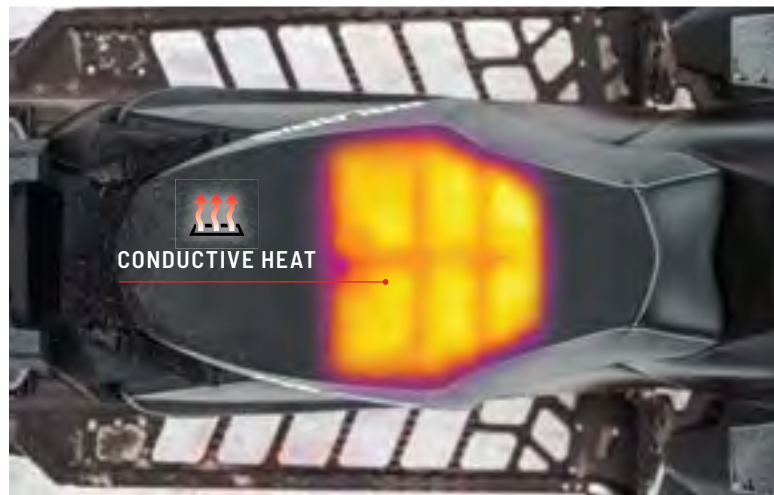

AXYS - RIDER COMFORT

HEATED SEAT **AXYS**

- Features easy-to-use high/low/off switch for complete control
- Complete seat assembly with all mounting hardware and harness included

Black | 2882819 | **$449⁹⁹**
ALL AXYS 120 - 146 SNOWMOBILES

XL HANDGUARDS

- Oversized for increased wind protection
- Durable, compression-molded design
- Mounts included

2884258 | **$159⁹⁹**
ALL SNOWMOBILES

POLARIS HANDGUARDS

- Durable, impact-resistant plastic
- Requires Handguard Mounts, sold separately

☒ Black ★ TOP SELLER	2879192
☒ Red	2879193
☐ White	2879194

ALL SNOWMOBILES
REQUIRES HANDGUARD MOUNTS,
SOLD SEPARATELY **$39⁹⁹**