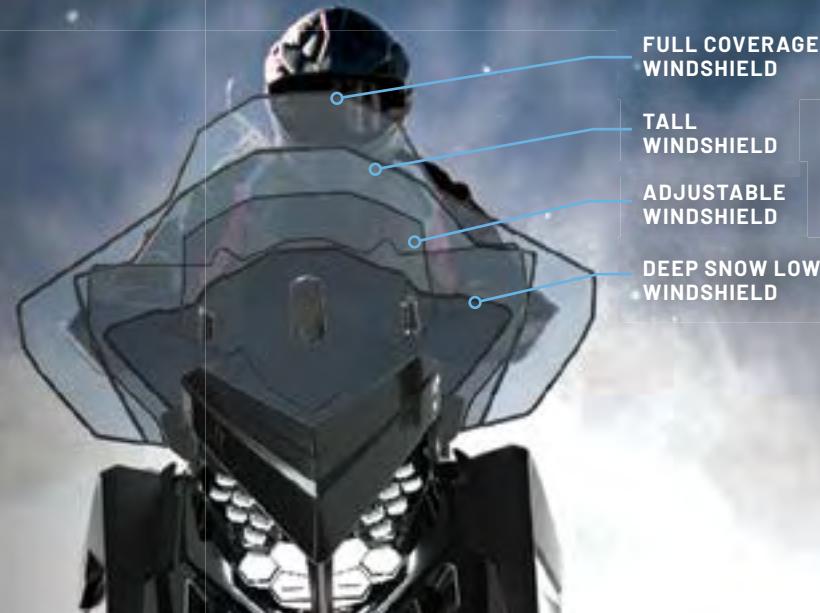

FULL COVERAGE WINDSHIELD

TALL WINDSHIELD

ADJUSTABLE WINDSHIELD

DEEP SNOW LOW WINDSHIELD