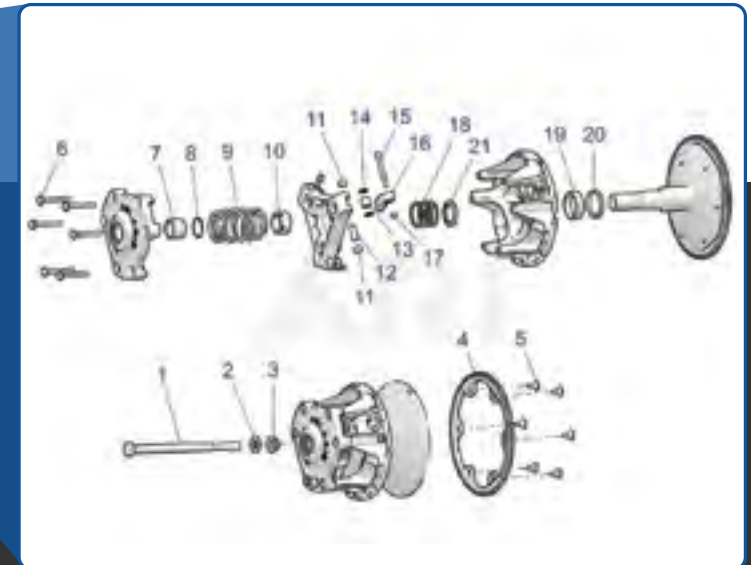

SHOP FOR SERVICE PARTS ONLINE OR VISIT YOUR POLARIS DEALER