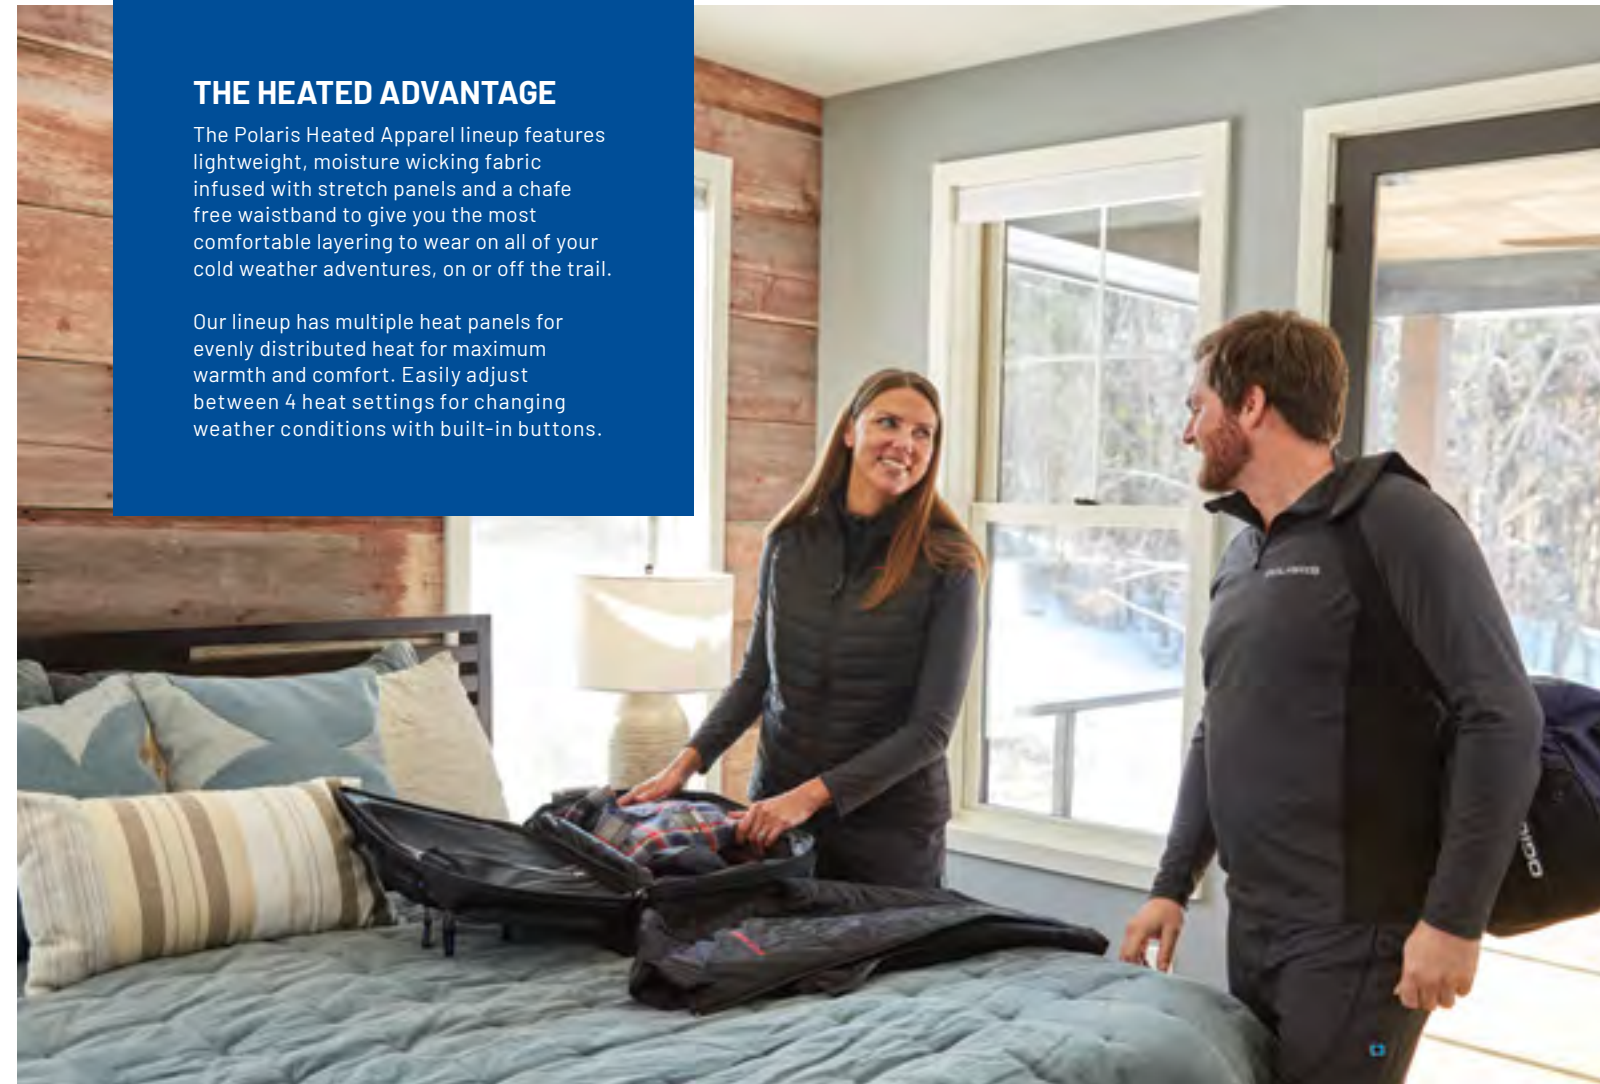

THE HEATED ADVANTAGE

The Polaris Heated Apparel lineup features lightweight, moisture wicking fabric infused with stretch panels and a chafe free waistband to give you the most comfortable layering to wear on all of your cold weather adventures, on or off the trail.

Our lineup has multiple heat panels for evenly distributed heat for maximum warmth and comfort. Easily adjust between 4 heat settings for changing weather conditions with built-in buttons.

NEW
HEATED VEST

MEN'S	WOMEN'S
S-3XL | 2833022	S-3XL | 2833036
P. 18	P. 36

$199.99 EACH