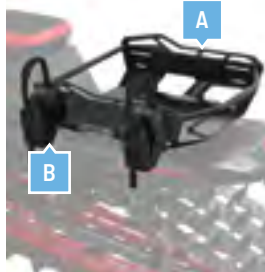

RETROFIT YOUR SLED WITH
LOCK & RIDE FLEX

LOCK & RIDE FLEX ADAPTER KIT

AXYS PRO-RIDE

• Add Lock & Ride Flex storage to AXYS and Pro-Ride full tunnel sleds

2884939 | $34.99 **★ TOP SELLER**

ALL PRO-RIDE & AXYS SLEDS W/ TUNNEL T-SLOTS, NOT COMPATIBLE WITH LOCK & RIDE FLEX M2 SEAT

10 LITERS

LOW

TALL

15 LITERS

LOCK & RIDE FLEX SPORT TUNNEL BAG

MATRYX AXYS PRO-RIDE

Low | 2884453 | $219.99
ALL MATRYX, ALL SNOWMOBILES EQUIPPED WITH LOCK & RIDE FLEX ADAPTER KIT

Tall | 2884454 | $264.99
ALL MATRYX, ALL SNOWMOBILES EQUIPPED WITH LOCK & RIDE FLEX ADAPTER KIT

Liner Bag - Small
2889260 | $44.99

Liner Bag - Large
2889261 | $44.99

LOCK & RIDE FLEX ADVENTURE RACK WITH SKI/ SNOWBOARD ATTACHMENT

MATRYX AXYS PRO-RIDE

- Get more out of your ride with the versatility of the Adventure Rack
- Add the Ski and Snowboard Attachment to the Adventure Rack for a fully integrated solution. Skiing and snowboarding has never been easier. Catch a ride to the top on your sled and bring all your gear to coast down
- Size medium - fits on tunnel lengths 136" and longer-use with size Small Lock & Ride Flex storage bags on 155" tunnels and longer