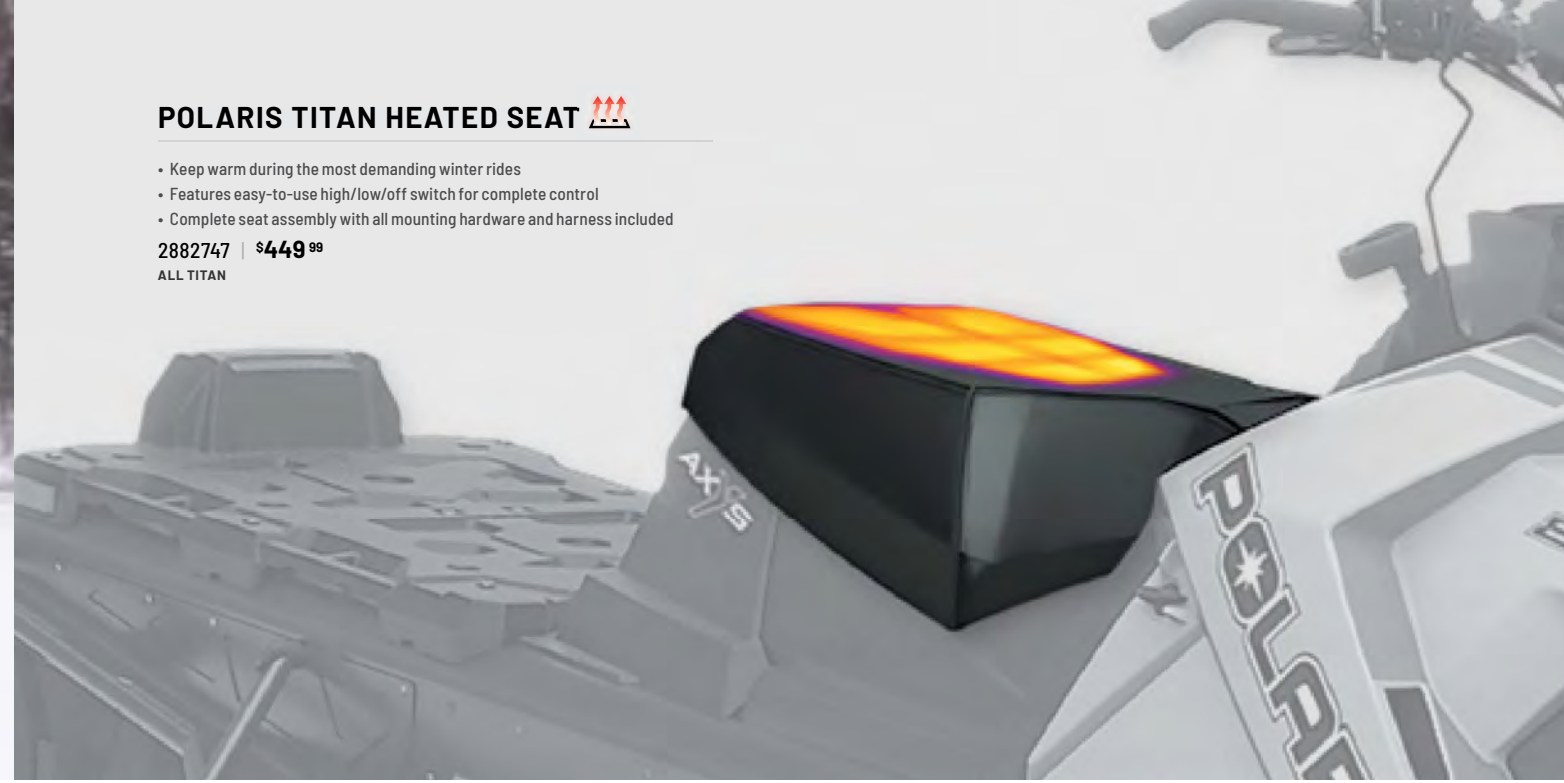

POLARIS TITAN HEATED SEAT

- Keep warm during the most demanding winter rides
- Features easy-to-use high/low/off switch for complete control
- Complete seat assembly with all mounting hardware and harness included

2882747 | **$449⁹⁹**
ALL TITAN

ACCESSORIES

LOCK & RIDE
FLEX

CONNECTED
TECHNOLOGY

MATRIX

AXYS

PRO-RIDE

RIDE
READINESS

CUSTOMIZATION

COVERS

TRANSPORT

TRACTION
& CONTROL

TRACKS