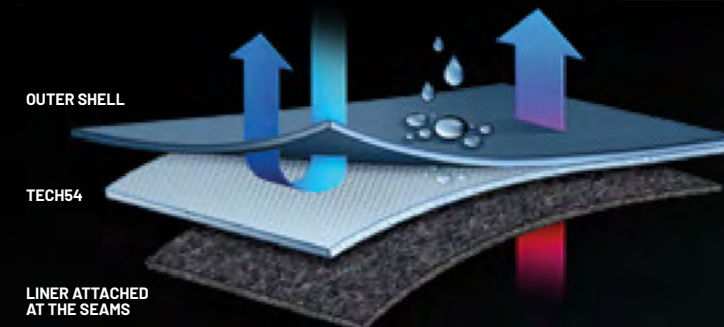

TECH54

TECHNOLOGY TO CONQUER THE RIDE

ELEVATE YOUR RIDE WITH EXCLUSIVE TECH54 RIDING GEAR DESIGNED TO KEEP YOU WARM AND DRY.

Our Apparel Center of Excellence developed TECH54—a waterproof, breathable membrane featured in every Polaris jacket, bib and monosuit. This exclusive technology allows perspiration to escape and keeps water out, so no matter how you ride, or where you ride, you stay dry, warm and comfortable.

WATERPROOF/BREATHABLE

TECH54 is our single-layer bonded laminate technology that brings waterproof breathability and riding comfort to a new level in every Polaris jacket and bib.

DWR

RESIST MOISTURE

Every Polaris jacket and bib is treated with a DWR (Durable Water Repellent) coating to prevent precipitation from saturating the outer fabric, so your gear doesn't get soggy. The DWR coating causes water to bead up and run off, keeping you comfortable and dry.