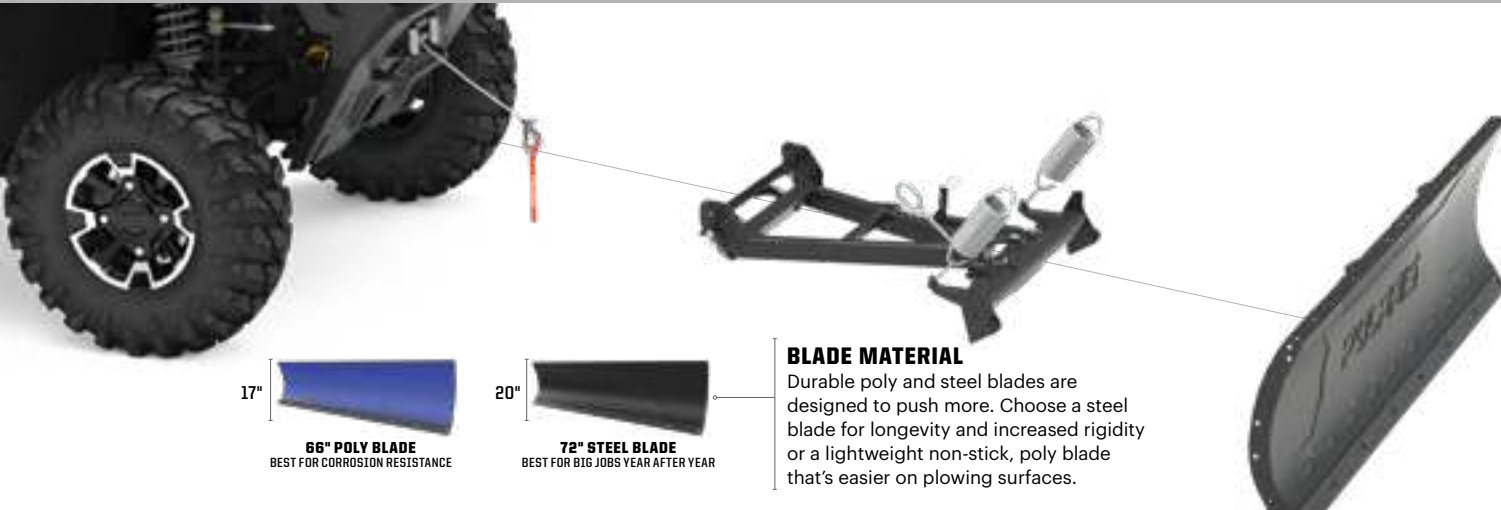

3-SEAT & CREW

» 72" or 66" Blades

» Choice of poly or steel

» Manual angle system standard