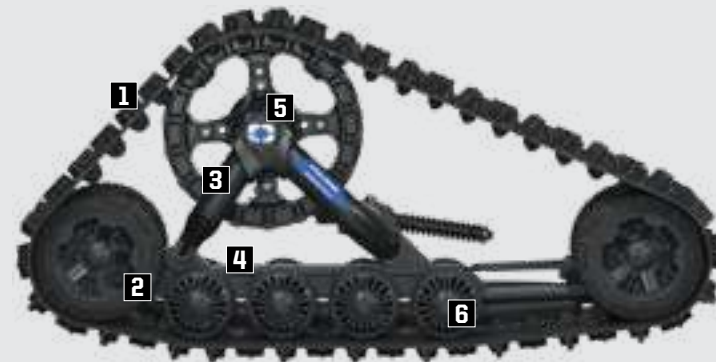

PLOW IS AUTOMATICALLY RAISED WHEN SHIFTING INTO REVERSE

BACK DRAG MODE ALLOWS FOR PULLING SNOW AWAY FROM BUILDINGS

1 INDUSTRY'S FIRST - FLEX-TRACK DESIGN

Front-mounted tracks with flexible sides and slight curve toward the inside to allow stable handling, a more comfortable ride, and precise steering for long-distance riding and long working hours.

2 HIGH-DENSITY TIRE WITH ADJUSTED SHAPE

With puncture-proof tires that reduce friction and wear, the Prospector Pro 2.0 Tracks delivers trouble-free performance.

Take on bumps and obstacles with confidence with the 8" high-density tracks.

3 LIGHTWEIGHT POWDER COAT STEEL FRAME

Proven geometry to improve durability and deliver capability in all conditions throughout the life of the tracks.

The lighter frame provides more flotation to stay on top of the snow and allows the tracks to easily shed snow, mud, and debris.

4 TANDEM STABILIZER

Bolt-on tandem mid-roller wheel provides a smoother ride by absorbing shocks.

5 BEARING HOUSING

Outer seals and stainless steel sleeves allow stronger bearing durability and greater reliability.

6 WHEEL CAP & SEAL

Fitted wheel cap with bladder effect eliminates water absorption due to temperature variation. Ride in snow and mud and not worry about the track maintenance.

Otter®

FEATURES

- Fits 1-2 people
- 26.5 square ft.
- Set up dimensions: 67" L x 59½" W x 78½" H
- Cover included
- 2 top sealable vents
- Front entry door with dual coil zippers
- 2 sewn-in TPU crack resistant windows
- Insulated corners for complete coverage
- Interior draft skirt with extra-long perimeter

WARRANTY

POLARIS RANGER COMPATIBLE MODELS

LOCK & RIDE

Polaris XT Pro Lodge by Otter

» 2882199 • $1,354⁹⁹

VEHICLE WITH TRACKS WILL REDUCE SITTING SPACE IN HOUSE SLIGHTLY