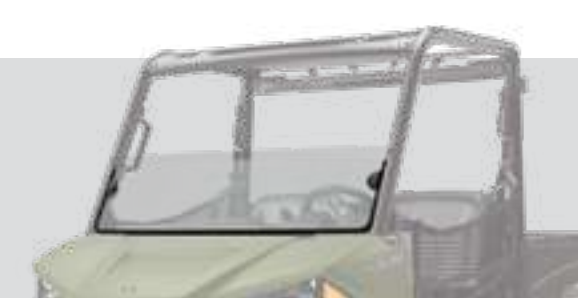

» 2883318 • **\$519**⁹⁹
SP 570 '22-23, CREW SP 570 '22-23

LOCK & RIDE

HALF WINDSHIELD - POLY

- Strong, durable polycarbonate half windshield delivers a combination of protection and airflow into the cab
- Half windshield offers protection from rain, sleet, spray, and off-road hazards