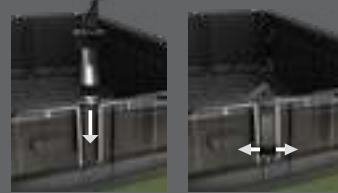

PROTECTION

AUDIO

STORAGE

STORAGE

LOCK & RIDE

Exclusive to Polaris, Lock & Ride accessories let you quickly change from one task to another with hundreds of options.

WITH THE FLIP OF A LEVER, LOCK & RIDE PLUNGERS USE OUTWARD PRESSURE TO EXPAND FOR A SECURE FIT.