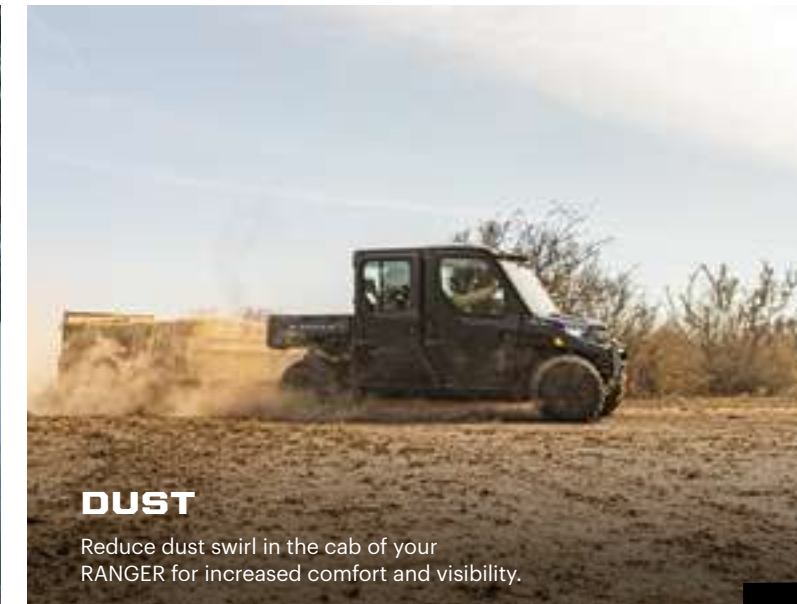

RAIN

Rest assured that you and your passengers will stay dry and comfortable on rainy days.

SNOW

Keep cold wind and snow out in winter months.

DUST

Reduce dust swirl in the cab of your RANGER for increased comfort and visibility.