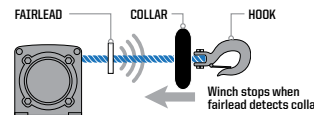

Retrieve cable 5x as fast as standard mode on other Polaris winches. Get back to riding or complete your task quicker.

1. Set winch dial to N (Neutral) to manually pull the rope out and secure the hook to your anchor point
2. Set winch dial to L (Low) for maximum pulling power while winching your load
3. Set winch dial to H (High) for retrieving the rope 5x faster with Rapid Rope Recovery