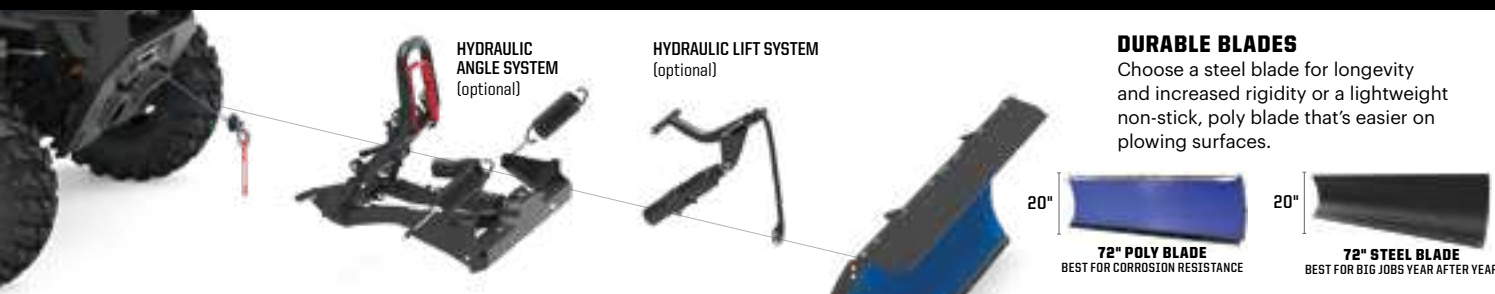

1000 / XP 1000 / XP KINETIC PLOW SYSTEMS (REQUIRES WINCH, SOLD SEPARATELY)

Choose a Glacier Pro HD Plow System, designed to help you get the most out of your RANGER during snowy months. Select a system based on your plowing needs with premium add-ons including a hydraulic lift system or additional plow accessories.

GLACIER PRO HD PLOW SYSTEM WITH HYDRAULICS & ACCESSORIES

1. System includes:
2. Frame (2889308)
   - 72" Poly Blade (2879317)
   - Hydraulic Angle (2889029)
   - Hydraulic Controllor (2883247)
   - Plow Markers (2872726)
   - Back Drag Bar (2889329)
   - Plow Extensions (2889328)

» 3880002 • $3,954⁹⁹
XP 1000 '18-23, CREW XP 1000 '19-23, CREW 1000 '20-23, 1000 '20-23, XP KINETIC '23
REQUIRES LIFT METHOD: SEE WINCHES

GLACIER PRO HD PLOW SYSTEM WITH HYDRAULICS

1. System includes:
2. Frame (2889308)
   - 72" Poly Blade (2879317)
   - Hydraulic Angle (2889029)
   - Hydraulic Controllor (2883247)
   - Plow Markers (2872726)

» 3880003 • $3,489⁹⁹
XP 1000 '18-23, CREW XP 1000 '19-23, CREW 1000 '20-23, 1000 '20-23, XP KINETIC '23
REQUIRES LIFT METHOD: SEE WINCHES

GLACIER PRO HD PLOW SYSTEM

1. System includes:
2. Frame (2889308)
   - 72" Steel Blade (2879874)

» 3880004 • $2,254⁹⁹
XP 1000 '18-23, CREW XP 1000 '19-23, CREW 1000 '20-23, 1000 '20-23, XP KINETIC '23
REQUIRES LIFT METHOD: SEE WINCHES

BUILD YOUR 1000 / XP 1000 / XP KINETIC PLOW SYSTEM

- » 72" Blades
- » Choice of poly or steel
- » Hydraulic lift & angle system option

BUILD YOUR PLOW SYSTEM	STEP 1 SELECT A MOUNT	STEP 2 SELECT A FRAME	STEP 3 SELECT PLOW CONTROL		STEP 4 SELECT A BLADE
MODELS	MOUNT	FRAME	HYDRAULICS	WINCHES	BLADES
XP 1000 '18-23 CREW XP 1000 '19-23 1000 '20-23 CREW 1000 '20-23 XP KINETIC '23	Not Required Integrated into Factory Bumper NON EPS RANGER 1000 REQUIRES FRONT BUMPER	Frame 2889308 | $1,669⁹⁹ Track Extension 2879871 | $639⁹⁹ Replacement T Shear Pin 2204829 | $14⁹⁹ Glacier Pro HD Kickstand System 2207382 | $34⁹⁹	Hydraulic Lift System 2889058 | $639⁹⁹ Glacier Pro HD Plow Hydraulic Angle System 2889029 | $729⁹⁹ Power Controller 2883247 | $284⁹⁹ REQUIRED FOR HYDRAULIC COMPONENTS	Polaris Pro HD 6,000 lb. Winch 2882710 | $1,289⁹⁹ Polaris Pro HD 4,500 lb. Winch 2882711 | $1,154⁹⁹ Power Controller Winch Adapter 2884159 | $74⁹⁹	72" Poly 2879317 | $899⁹⁹ 72" Steel 2879874 | $714⁹⁹

SELECT ACCESSORIES

1. **PLOW BLADE SNOW DEFLECTOR**
2. » 72" • 2858541 • $94⁹⁹
   - » 66" • 2879866 • $119⁹⁹
   - » 60" • 2871808 • $94⁹⁹

1. **HEAVY-DUTY SNOW PLOW DEFLECTOR**
2. » 72" • 2884160 • $204⁹⁹

1. **QUICK RELEASE SKID SHOES**
2. Helps prevent blade wear
   - Hardened steel for industrial strength
   - » 2205223 • $44⁹⁹

1. **COIL SPRING SPACER**
2. Keep the front end of the vehicle up and improve ride quality when using a plow on strut or A-Arm vehicles
   - » 2872655 • $34⁹⁹

1. **GLACIER 6" PLOW EXTENSIONS**
2. 6" steel plow extensions that attach to the side of 66" and 72" Glacier Pro HD plows
   - » 2889328 • $324⁹⁹

WEAR BARS

- Protect your plow blade and minimize wear on the actual blade
- » 72" • 2204976 • $79⁹⁹
- » 66" • 2879867 • $79⁹⁹
- » 60" • 2877243 • $54⁹⁹
- » HD 72" • 2879875 • $149⁹⁹
- » HD 66" • 2879868 • $144⁹⁹

PLOW BACK DRAG BAR

- Has a hinged, rear facing cutting edge that improves back dragging performance and allows the bar to float when plowing forward to reduce wear and tear
- » 2889329 • $139⁹⁹

QUICK RELEASE SKID SHOES

- Helps prevent blade wear
- Hardened steel for industrial strength
- » 2208864 • $39⁹⁹

PLOW MARKER

- Helps driver monitor plow blade position
- Sold in pairs
- » 2872726 • $49⁹⁹

PLOW LINK

- » 2204974 • $24⁹⁹

POLARIS SP 570 PLOW SYSTEMS (REQUIRES WINCH, SOLD SEPARATELY)

GLACIER PRO HD PLOW SYSTEM WITH HYDRAULICS

1. System includes:
2. Quick Release Hook (2889577)
   - Frame (2880260)
   - 72" Steel Blade (2880270)
   - Hydraulic Angle (2889032)
   - Hydraulic Controllor (2889162)
   - Plow Markers (2872726)

» 3880006 • $2,859⁹⁹
SP 570 '22-23 & CREW SP 570 '22-23
REQUIRES LIFT METHOD: SEE WINCHES

GLACIER PRO HD PLOW SYSTEM (NON BASE MODELS)

1. System includes:
2. Quick Release Hook (2889577)
   - Frame (2880260)
   - 66" Poly Blade (2880269)

» 3880007 • $1,429⁹⁹
SP 570 '22-23 & CREW SP 570 '22-23
REQUIRES LIFT METHOD: SEE WINCHES AND HYDRAULIC LIFT OPTION

GLACIER PRO HD PLOW SYSTEM (BASE MODELS ONLY)

1. System includes:
2. Mount (2889195)
   - Quick Release Hook (2889577)
   - Frame (2880260)
   - 66" Poly Blade (2880269)

» 3880008 • $1,574⁹⁹
SP 570 '22-23 & CREW SP 570 '22-23
REQUIRES LIFT METHOD: SEE WINCHES AND HYDRAULIC LIFT OPTION