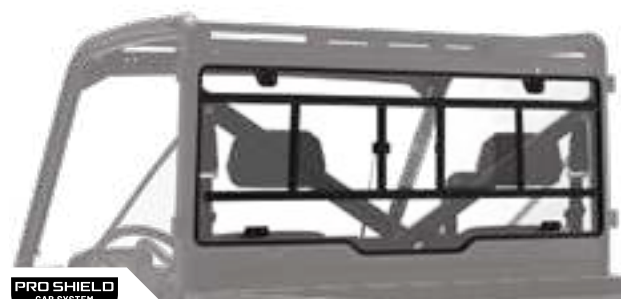

LOCK & RIDE
REAR PANEL - SLIDING GLASS

• Sliding window provides ventilation, cab comfort and access to cargo in rear box

» 2879015 • $1,024⁹⁹
XP 1000 '17-23, CREW XP 1000 '18-23, CREW 1000 '20-23, 1000 '20-23, XP KINETIC '23