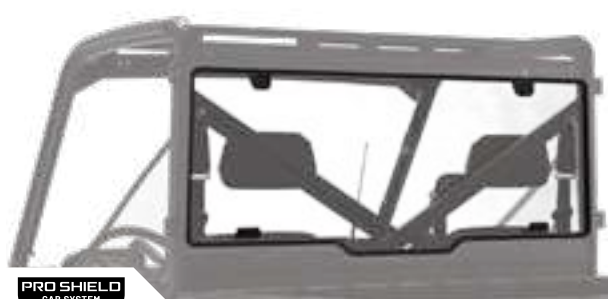

LOCK & RIDE
REAR PANEL - GLASS **TOP SELLER**

» 2879013 • $639⁹⁹
XP 1000 '17-23, CREW XP 1000 '18-23, CREW 1000 '20-23, 1000 '20-23, XP KINETIC '23