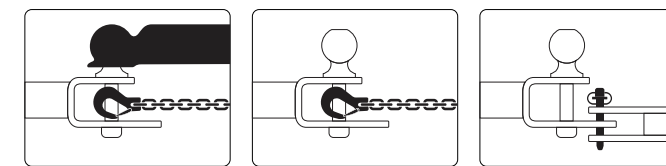

BALL **HOOK** **PIN**

- Ball, hook and pin design
- Durable, rust resistant steel with black powdercoated finish

- Removable ball
- HD 5/8" pin and clip

HITCH WITH 2" BALL

» 2" x 2" RECEIVER 2830522 • \$48⁷⁹
» 1 1/4" x 1 1/4" RECEIVER 2830523 • \$48⁷⁹