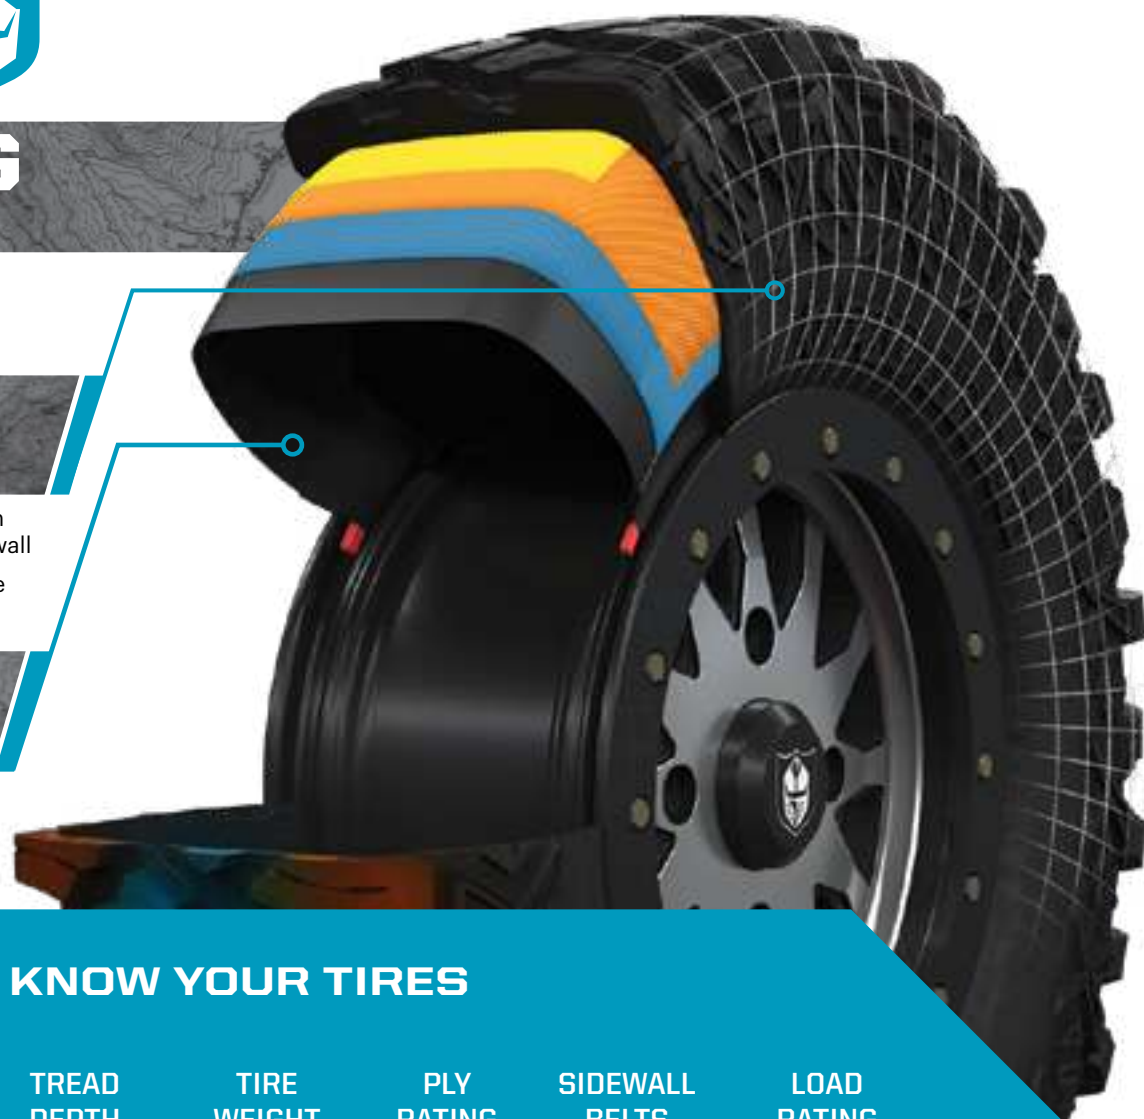

KNOW YOUR TERRAIN

- Tread patterns optimized for extreme traction
- Ideal for both hard pack and loose trail

- Flexible "grippy" tread
- Aggressive side bite

- Provides traction and durability
- Built to perform in hard sand, jagged rocks or any other extreme terrain

- Extra deep treads
- Self-cleaning lugs

- Paddles provide traction and durability in soft sand
- Built to float on top of sand

- Triple-belted sidewalls to resist puncture
- Purpose-built, long lasting tread patterns

- Handles extreme cold
- Holds shape and provides traction

SUPERIOR PERFORMANCE & DURABILITY

WAYS TO SHOP WHEELS & TIRES

PRO ARMOR

LIFELONG PERFORMANCE

- Every tire is designed and constructed with longevity in mind
- 3,000+ mile rated (4,828 kilometers)

PREMIUM PROTECTION

- Pro Armor makes tires with extra protection exactly where it's needed most — the sidewall
- Triple-belted sidewalls keep your tires more resistant so you can keep going

TOUGH TIRES

- Higher ply ratings mean added protection
- Pro Armor builds 8 or 10-ply rated tires for higher puncture-resistance

KNOW YOUR TIRES

DIMENSIONS			TREAD DEPTH	TIRE WEIGHT	PLY RATING	SIDEWALL BELTS	LOAD RATING
TIRE HEIGHT	TIRE WIDTH	WHEEL DIAMETER					
32" x 9"	R15	FRONT/REAR	30 mm	41 lbs	10	3	1,320 lbs
Part Number • Price							
USAGE Where can you use the tire			TREAD DEPTH Deeper treads have more grip in all conditions	TIRE WEIGHT A lighter tire makes for improved vehicle performance	PLY RATING Indicates tire puncture-resistance	SIDEWALL BELTS Increase your resistance to sidewall punctures	LOAD RATING How much weight can the tire handle

TIRES BY SIZE

26"	27"	28"	29"
ATTACK	HARVESTER	ATTACK 2.0	DUAL-THREAT
DUAL-THREAT	MUD XC	CRAWLER XG	HD-K
HARVESTER	PRESERVE	CRAWLER XR	MUD XC
PRESERVE	X TERRAIN	HARVESTER	X TERRAIN
XD-K			

TIRES BY TERRAIN

TRAIL	ROCK	DESERT	MUD	UTILITY	SNOW
ATTACK	CRAWLER XG	ATTACK	MUD XC	HARVESTER	ATTACK
ATTACK 2.0	CRAWLER XR	ATTACK 2.0		HD-K	ATTACK 2.0
CRAWLER XG	DUAL-THREAT	CRAWLER XG		PRESERVE	HARVESTER
CRAWLER XR		CRAWLER XR		XD-K	HD-K
DUAL-THREAT		DUAL-THREAT		X TERRAIN	XD-K
HARVESTER					
HD-K					
MUD XC					
PRESERVE					
XD-K					
X TERRAIN					

WHEELS BY SIZE

14"	15"
40-SERIES (18 TIRE OPTIONS)	50-SERIES (2 TIRE OPTIONS)
4201	5201
4202	5202
4203 BEADLOCK	5203 BEADLOCK
4204	5204
4205	5301 BEADLOCK
4301 BEADLOCK	
HD DUAL BEADLOCK	

KNOW YOUR WHEELS

STEP 1: SELECT YOUR SERIES

4 = 40-SERIES   5 = 50-SERIES

STEP 2: CHOOSE YOUR LOAD RATING

1 = <800 lbs   2 = 801 - 1,300 lbs   3 = 1,301 - 1,600+ lbs

STEP 3: PICK YOUR STYLE

OFFSET / BEADLOCK / COLOR

INCREASE OFFSET FROM STOCK = NARROWER STANCE
DECREASE OFFSET FROM STOCK = WIDER STANCE