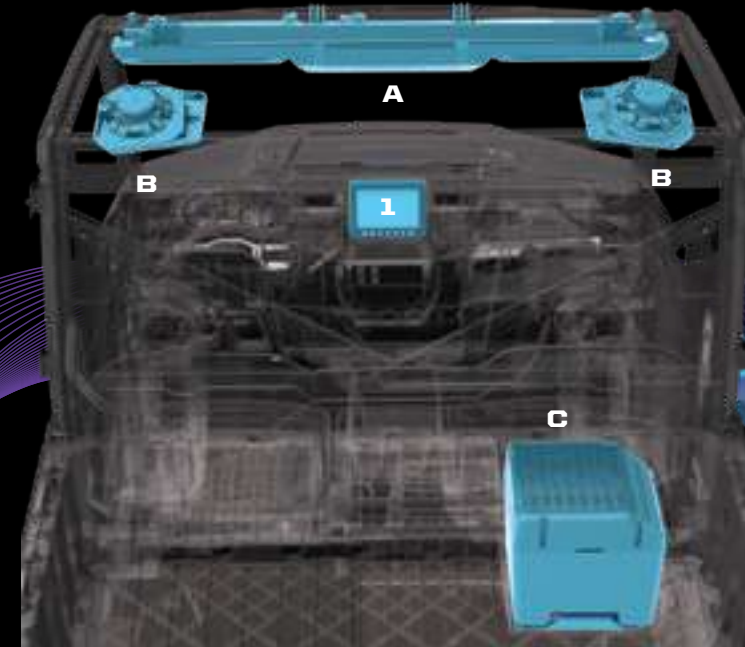

AUDIO

BUILD YOUR AUDIO SYSTEM

MBQUART®