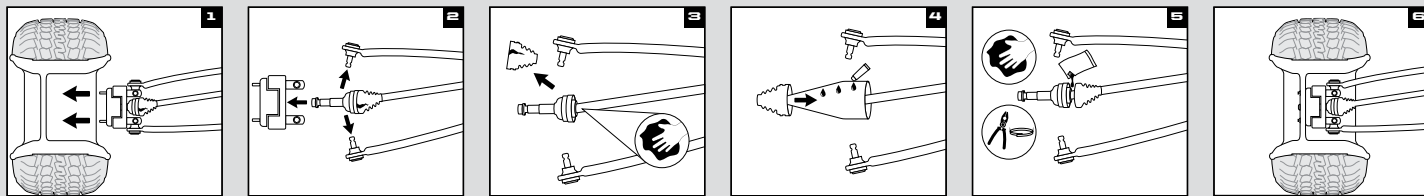

CV BOOT REPAIR KIT*

- A quick trail-side fix to increase trail time
- The flexible and durable boot material expands over a cone tool for CV boot repairs, without disassembling CV axles
- Universal fit – works as a temporary fix for most powersports axles
- All components fit inside the cone, and a cover is provided for compact durable storage
- Easily fits in a cargo box, attached to the roll cage, in the glovebox or many other storage locations

FIX ON THE GO | TEMPORARY COVERAGE

UTV CV BOOT REPAIR KIT

Kit includes the following items:

- (1) Expandable XL CV Boot
- (1) Reusable Cone Tool
- (2) CV Boot Clamps
- (1) Tube of Silicone Lube
- (1) Grease Packet
- (1) Cone Cover

» 2830526 • $36⁹⁹

UTV TRAIL BOOT ONLY

» 2830527 • $18⁹⁹

ATV

» CV REPAIR KIT 2830528 • $31⁷⁹
» TRAIL BOOT ONLY 2830529 • $18⁹⁹

SEE HOW THE CV BOOT REPAIR KIT WORKS AT POLARIS.COM/MAINTENANCE-VIDEOS

HOW TO INSTALL

1. Remove wheel and axle nut.

2. Remove brake caliper, hub, tie rod and upper and lower ball joints.

3. Remove old boot and clean joint.

4. Spread silicone lube on entire cone tool. Slide boot over cone tool, large end first. See package for outer boot instructions.

5. Empty the bag of grease into the CV joint/boot, clean sealing points and install clamps.

6. Reassemble tie rod, ball joints, brake caliper, axle nut, tire and wheel.

Refer to your service manual for further instructions and torque specifications.
*Designed for temporary CV boot repair. Purchase the OEM CV Boot for a permanent repair.