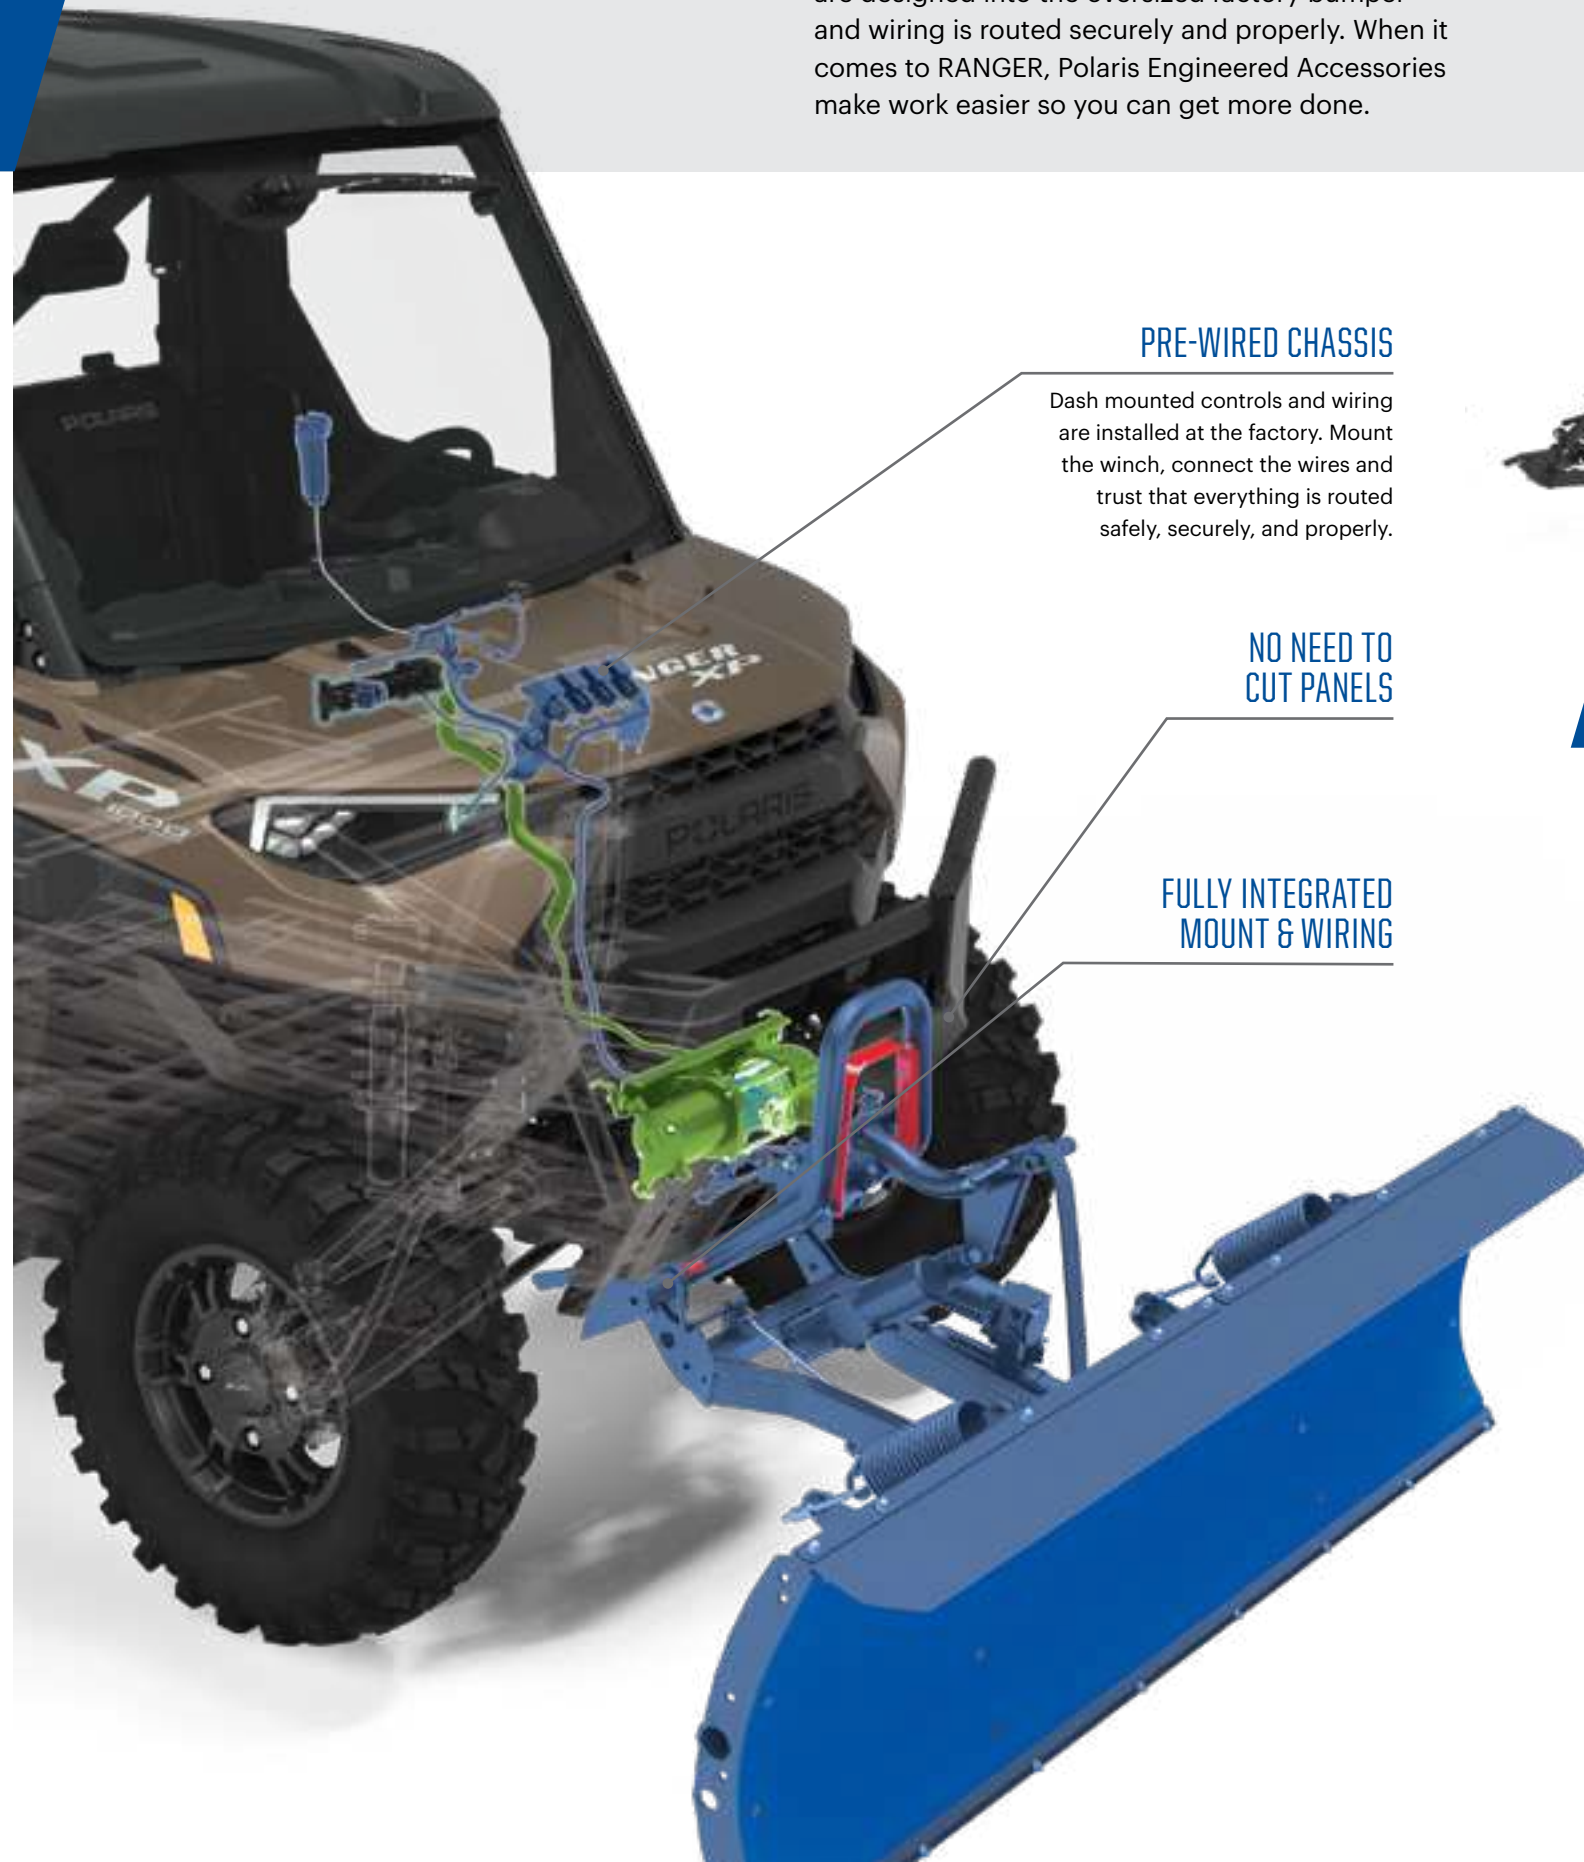

MILITARY tested & approved

Right from the factory, your vehicle is built to make essential accessories like winches and plows easy to use day-in and day-out. Mounting brackets are designed into the oversized factory bumper and wiring is routed securely and properly. When it comes to RANGER, Polaris Engineered Accessories make work easier so you can get more done.

POLARIS ENGINEERED

PRE-WIRED CHASSIS

Dash mounted controls and wiring are installed at the factory. Mount the winch, connect the wires and trust that everything is routed safely, securely, and properly.

NO NEED TO CUT PANELS

FULLY INTEGRATED MOUNT & WIRING

GLACIER PLOW SYSTEM

P.52