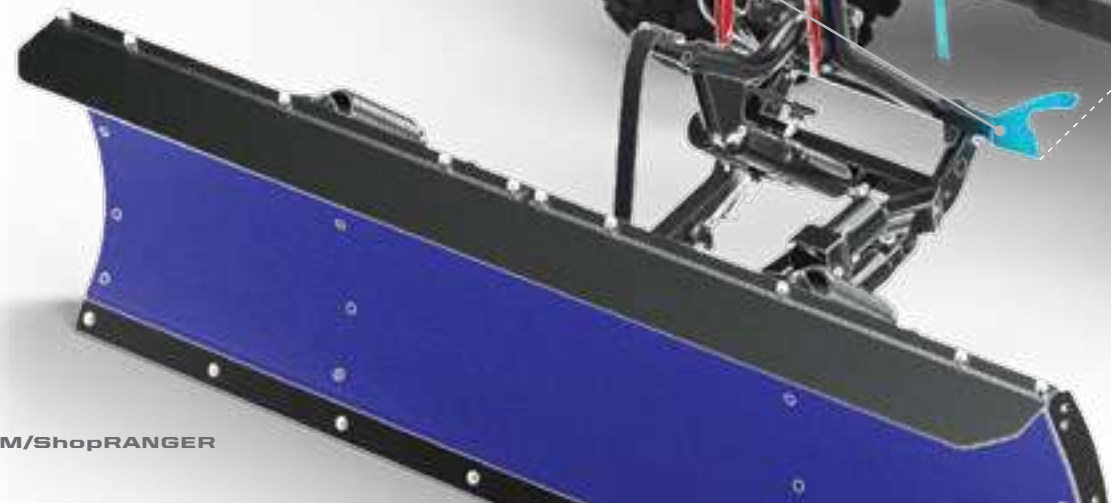

ENGINEERED FOR MORE

HARDEST WORKING, SMOOTHEST RIDING.

RANGER is a trusted, most capable, work partner. Developed and tested along with the vehicle, Polaris Engineered Accessories are designed for seamless integration and simple installation to get more done, year-round.

SUPERIOR INTEGRATION

PLUG AND PLAY ELECTRICAL

A revolution in electrical accessory integration, the Polaris PULSE Electrical System allows for a simple plug and play approach for adding power to Polaris Engineered Accessories.

PRO HEAVY DUTY SERIES WINCHES

RANGER 1000 / XP 1000 / XP KINETIC P. 28
RANGER SP 570 P. 75
RANGER 500 / EV / 570 P. 85
RANGER 570 FULL-SIZE P. 89

INTEGRATED WINCH MOUNT & PRE-WIRED

Designated mounting points and pre-wired connectors ensure a perfect fit and the strongest place to attach the Polaris Engineered winch - the most dependable winch for your RANGER. With wiring built right into the vehicle, we made this the easiest RANGER winch ever to install.

GLACIER PLOW SYSTEM

INTEGRATED PLOW MOUNT*

The attachment points for the Glacier Plow System are integrated right at the factory and feature an innovative drive-up and go installation process.

*Integrated Plow Mount not included on RANGER SP 570 Non-Premium/Non-NorthStar Models

DO MORE

LOCK & RIDE

CARGO BOX VERSATILITY

Lock & Ride mounting locations allow for limitless customization to let you work the way you want.

RANGER 1000 / XP 1000 / XP KINETIC P. 38
RANGER SP 570 P. 76
RANGER 500 / EV / 570 P. 86

BRING IT ALL. BRING IT ON.

RHINO-RACK

STORAGE VERSATILITY

Rhino-Rack® roof rack and bed rack solutions offer 40% more storage capacity so you never have to leave tools or gear behind.

RANGER 1000 / XP 1000 / XP KINETIC P. 36

NEXT-LEVEL COMFORT

OUR BEST SEALING CAB