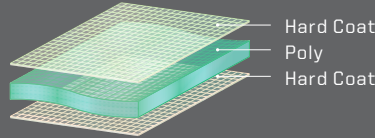

WINDSHIELDS & REAR PANELS

GLASS VS POLY

- Superior optical clarity (automotive level)
- Scratch-resistant
- Curved to fit, seals tight
- Cold weather / heavy duty
- Wiper ready (windshield only)

- Lightweight, flexible, easy to store/remove
- Impact-resistant
- Tight seal keeps out rain and dust

LOCK & RIDE

REVOLUTIONARY INSTALLATION

AIRTIGHT GASKET SEAL

VENTING OPTIONS

MULTI-FUNCTION FEATURES

POLARIS ENGINEERED ADVANTAGES

WINDSHIELDS

Open
Closed

LOCK & RIDE TIP-OUT WINDSHIELD - GLASS

- Made of strong, optical-grade laminate safety glass
- Provides optimal visibility and the best protection from wind, inclement weather and off-road hazards
- Minimal perimeter framework for a low profile and full visibility
- Tip-out feature adjusts the windshield to an open position to enjoy airflow in the cab

» 2881784 • $1,514⁹⁹

EV '15-23, CREW 570-4 '15-21, 570 '15-21, 500 '17-23

FULL WINDSHIELD - GLASS TOP SELLER

- Provides the highest level of scratch resistance

» 2881783 • $934⁹⁹

EV '15-23, CREW 570-4 '15-21, 570 '15-21, 500 '17-23

LOCK & RIDE FULL WINDSHIELD - POLY TOP SELLER

- Durable, optical-grade, .236"-thick polycarbonate offers outstanding rider protection and visibility
- Windshield has minimal perimeter framework for full visibility

» 2883318 • $519⁹⁹

EV '15-23, CREW 570-4 '15-21, 570 '15-21, 500 '17-23

LOCK & RIDE HALF WINDSHIELD - POLY

- Strong, durable polycarbonate half windshield delivers a combination of protection and airflow into the cab
- Half windshield offers protection from rain, sleet, spray, and off-road hazards

» 2883320 • $264⁹⁹

EV '15-23, CREW 570-4 '15-21, 570 '15-21, 500 '17-23

REAR PANELS

FLIP-DOWN WINDSHIELD - HARD COAT POLY TOP SELLER