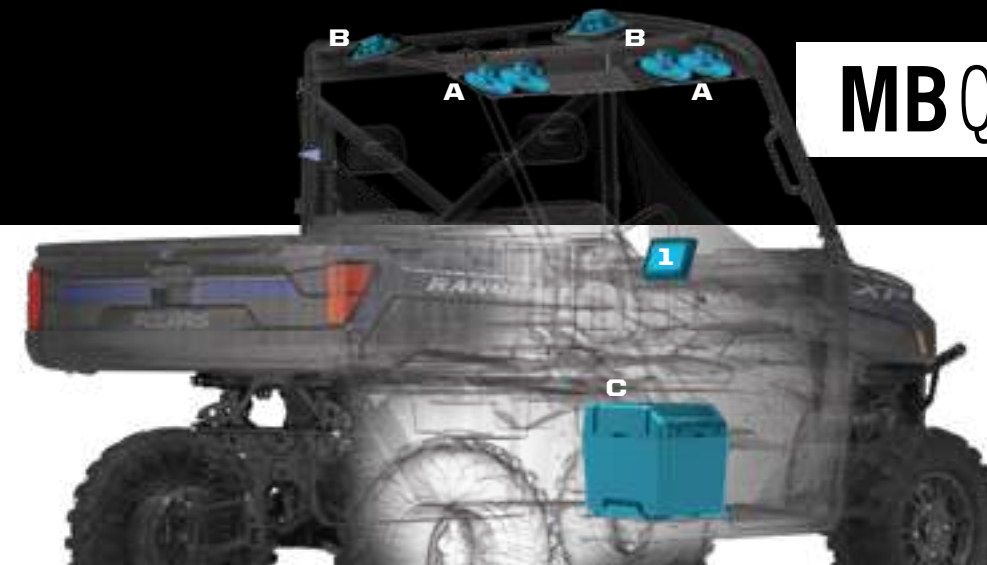

AUDIO

BUILD YOUR AUDIO SYSTEM

OFF-ROAD GRADE AUDIO

When you research audio solutions, you'll see manufacturers bragging about how their audio equipment is "Marine Grade". Or worse yet, you'll discover they are repackaged components built for automotive applications. MB Quart®, combined with Polaris, engineers Off-Road Grade Audio equipment that's proven to deliver the loudest, crispest sound in the harshest conditions. Rain, snow, mud, heat, cold, dust—

ANY PLACE YOUR RANGER EXCELS, SO WILL YOUR AUDIO.

MBQUART®

BUILD YOUR SOUND WITH RIDE COMMAND

STEP 1 ADD HEAD UNIT 7" DISPLAY POWERED BY RIDE COMMAND* 2884072 • $2,099⁹⁹ SEE P. 42 FOR MORE INFORMATION *Due to ongoing supply chain issues, there may be delayed or limited availability of this product as an accessory add-on.	STEP 2 ADD MOUNT 2889309 • $679⁹⁹ XP 1000 '22-23, CREW XP 1000 '22-23, CREW 1000 '22-23, 1000 '22-23, XP KINETIC '23 OR 2889310 • $679⁹⁹ XP 1000 '22-23, CREW XP 1000 '22-23, CREW 1000 '22-23, 1000 '22-23, XP KINETIC '23 FOR NORTHSTAR AND ALL OTHER MODELS WITHOUT 900 WATT FOR 900 WATT STATOR

STEP 3 UPGRADE AUDIO BY ADDING VISOR OR DASH AUDIO

**OPTION 1
VISOR AUDIO**

A. OVERHEAD VISOR SPEAKERS 2882891 • $899⁹⁹ HARNESS REQUIRED TOP SELLER 2882904 • $139⁹⁹ CREW MODELS REQUIRE ADDITIONAL 2883231	+	B. REAR OVERHEAD SPEAKERS TOP SELLER 2882876 • $319⁹⁹ XP 1000 '18-23, CREW XP 1000 '19-23, CREW 1000 '20-23, 1000 '20-23, XP KINETIC '23	+	C. 10" MAXBOOST SUBWOOFER 2884233 • $899⁹⁹ XP 1000 '18-23, CREW XP 1000 '19-23, XP KINETIC '23 WITH 900 WATT STATOR