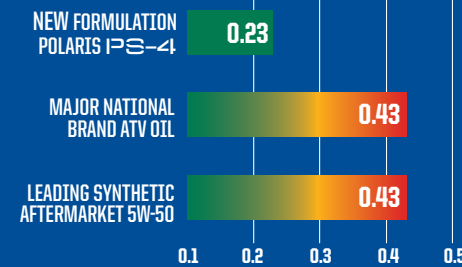

ENGINE WEAR TEST LOWER NUMBER = LESS WEAR OF CRITICAL ENGINE PARTS LESS WEAR MEANS LONGER ENGINE LIFE

ASTM D4172. In 3rd party against 11 competitive products Polaris had 40% or better wear protection compared to all of the test products.

THE BEST PROTECTION

- At least 40% improved wear protection compared to previous Polaris PS-4 formulation and all aftermarket oils tested

Best engine protection against wear for the longest engine life.