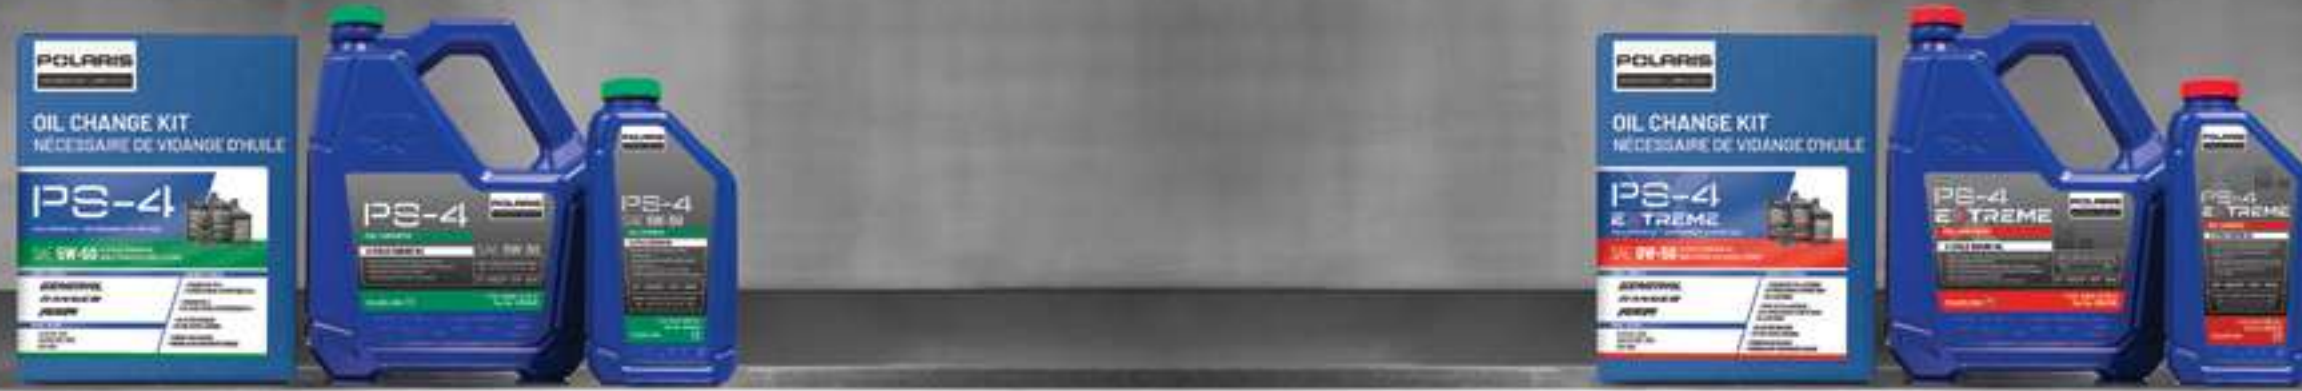

OIL

PS-4 FORMULATIONS BEST PROTECTION, BEST PERFORMANCE

Our new PS-4 5W-50 formulation and PS-4 Extreme Synthetic 0W-50 have been designed to provide the best fluid technologies for long lasting wear protection. These formulations include a new Polaris exclusive additive system to keep the engine cleaner from deposit build-up to maximize power and powersports-grade synthetic base stocks that provide the ultimate in engine protection.

PS-4 5W-50 FULL-SYNTHETIC OIL

Optimal for ambient operating temperatures of -40° F to 100° F

- » 1 Quart 2876244
- » 1 Gallon 2876245
- » 16 Gallons 2876247
- » 55 Gallon Drum 2876246
- » 330 Gallon Tote 2878814

PS-4 0W-50 EXTREME FULL-SYNTHETIC OIL

Optimal for ambient operating temperatures of -45° F to 130° F

- » 1 Quart 2889395
- » 1 Gallon 2889396
- » 16 Gallons 2889397
- » 55 Gallon Drum 2889398
- » 330 Gallon Tote 2889399

PS-4 5W-50		OIL CHANGE KITS		PS-4 EXTREME 0W-50	
		These convenient kits include everything needed including filter and oil volume per vehicle			
PART NUMBER	VEHICLE FITMENT	PART NUMBER	VEHICLE FITMENT	PART NUMBER	VEHICLE FITMENT
2202166	RANGER/RZR/SPORTSMAN 570, TWIN 600, TWIN 700, TWIN 800	2890056		2890056	
2879323	RANGER, POLARIS GENERAL 900-1000, RZR 900-1000, RS1	2890057		2890057	
2877473	RANGER/SPORTSMAN 300-500, SPORTSMAN/SCRAMBLER 500/850/1000	2890055		2890055	
2881696	RZR TURBO	2890058		2890058