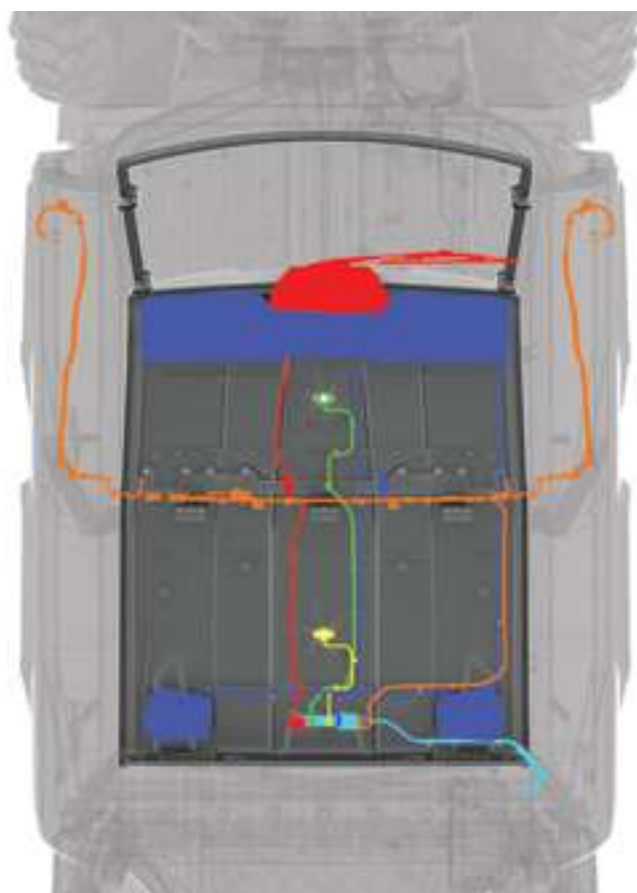

POLARIS PULSE READY ROOF WIRING EXAMPLE

CREW XP 1000 POLARIS PULSE WIRING SHOWN

STEP 3 ADD ACCESSORIES*				
POWER WINDOW DOORS	1000 / XP 1000 / XP KINETIC	CREW 1000 / XP 1000	SP 570	CREW SP 570
Polaris PULSE Wiring Harness - Crew Extension	N/A	2883231 $34⁹⁹		N/A

WINDSHIELD WIPER & WASHER SYSTEM	1000 / XP 1000 / XP KINETIC	CREW 1000 / XP 1000	SP 570	CREW SP 570
Windshield Wiper & Washer System		2883974 $774⁹⁹		2885083 $679⁹⁹
Polaris PULSE Wiring Harness - Crew Extension	N/A	2883231 $34⁹⁹		2889185 $109⁹⁹

AUDIO: VISOR AUDIO + REAR SPEAKERS	1000 / XP 1000 / XP KINETIC	CREW 1000 / XP 1000	SP 570	CREW SP 570
300 Watt AM/FM, Bluetooth® Audio Visor with Four 6.5" Waterproof Speakers	2882888 $1,154⁹⁹			N/A
Rear Overhead Speakers	2882876 $319⁹⁹			N/A
Polaris PULSE Wiring Harness - Crew Extension	N/A	2883231 $34⁹⁹		N/A

AUDIO: DASH RADIO & VISOR SPEAKERS	1000 / XP 1000 / XP KINETIC	CREW 1000 / XP 1000	SP 570	CREW SP 570
160 Watt, Waterproof AM/FM Bluetooth® Audio System	2882750 $869⁹⁹			N/A
300 Watt Overhead Audio Visor Speakers	2882891 $899⁹⁹			N/A
JBL® Dash Audio Kit	N/A		2885081 $899⁹⁹	
Polaris PULSE Wiring Harness - Crew Extension	N/A	2883231 $34⁹⁹		2889185 $109⁹⁹

WORK LIGHT	1000 / XP 1000 / XP KINETIC	CREW 1000 / XP 1000	SP 570	CREW SP 570
Rear LED Work Light		2889672 $328⁹⁹		
Polaris PULSE Wiring Harness - Crew Extension	N/A	2883231 $34⁹⁹		2889185 $109⁹⁹

*Add accessories to models without 7" Display Powered by RIDE COMMAND
*To add a Multi-Function Dome Light for rear passengers, add an additional 2882871

**Check with your local dealer for availability.

STEP 4 FINISHING TOUCH				
CONCEAL WIRING FOR A FINISHED, COMFORTABLE LOOK	1000 / XP 1000 / XP KINETIC	CREW 1000 / XP 1000	SP 570	CREW SP 570
Premium Roof Liner	2882914 $284⁹⁹	2883457 $449⁹⁹	2885093 $254⁹⁹	2885094 $679⁹⁹

EASILY ADD LIGHTING

With Polaris PULSE it's easy to add RIGID® and Pro Armor lighting to your RANGER. All LED Light bars listed on P. 56-57 are Polaris PULSE ready, making installation that much easier.

POLARIS PULSE LIGHT BAR WIRING LOCATIONS

FRONT BUMPER // ROOF - FRONT MOUNTED // ROOF - REAR MOUNTED // *CREW ROOF - REAR MOUNTED

*Requires Extension

RANGER 1000 / XP 1000 / XP KINETIC	RANGER SP 570
1 LIGHT WITH 1 SWITCH	
TOP SELLER Polaris PULSE Wiring Harness - 1 LED Light Bar - 2883230 • $124⁹⁹ + Upper Switch Panel Light Bar Harness** 2889675 • $157⁹⁹	Polaris PULSE Wiring Harness - 1 LED Light Bar • 2889161 • $124⁹⁹
2 LIGHTS WITH 1 SWITCH	
TOP SELLER Polaris PULSE Wiring Harness - 1 LED Light Bar • 2883230 • $124⁹⁹ Y-Harness • 2879860 • $24⁹⁹	N/A
2 LIGHTS WITH 2 SWITCHES	
TOP SELLER Polaris PULSE Wiring Harness - 1 LED Light Bar • 2883230 • $124⁹⁹ TOP SELLER Polaris PULSE Wiring Harness - 1 LED Light Bar • 2883230 • $124⁹⁹	Polaris PULSE Wiring Harness - 1 LED Light Bar • 2889161 • $124⁹⁹ Polaris PULSE Wiring Harness - 1 LED Light Bar • 2889161 • $124⁹⁹
EXTENSIONS FOR CREW	
Polaris PULSE Wiring Harness - 1 LED Light Bar - Crew Extension 2883231 • $34⁹⁹ + Upper Switch Panel Light Bar Harness - Extension** 2890067 • $39⁹⁹	N/A