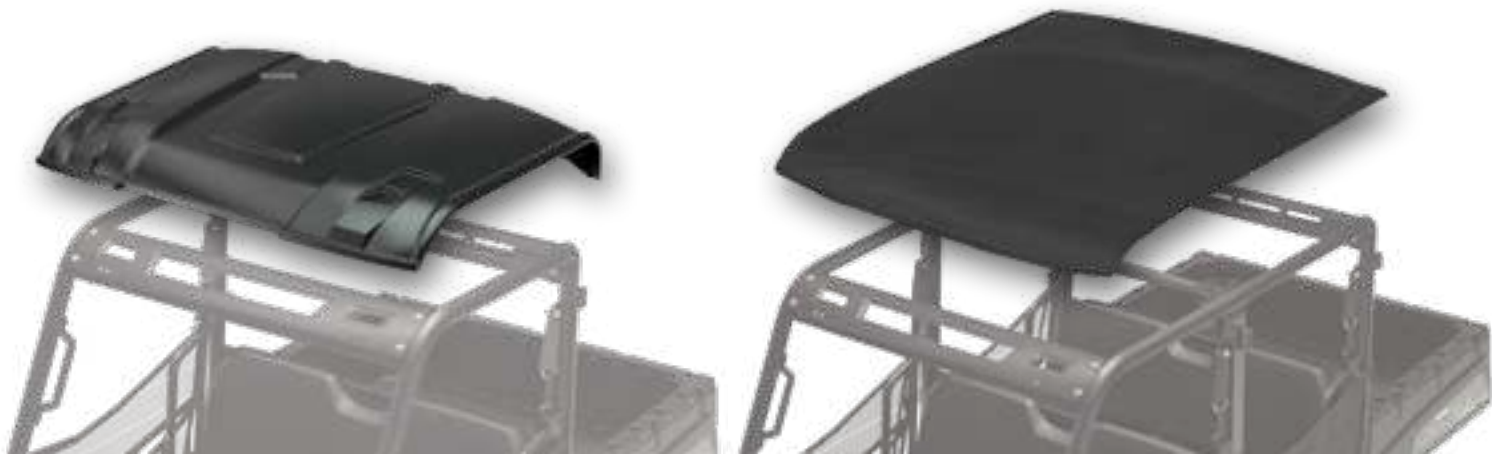

POLARIS ENGINEERED
ADVANTAGES

POLY FEATURES

- Water run-off
- Mounting features: easily add accessories & lighting
- Liner ready
- Lightweight

SHIELD AGAINST DRIVING RAIN OR THE BLISTERING SUN.

Know that you are protected from the elements with a seamless integrated roof. Poly is lightweight, durable and impact-resistant. A poly roof can take the abuse of a tight trail and still protect.