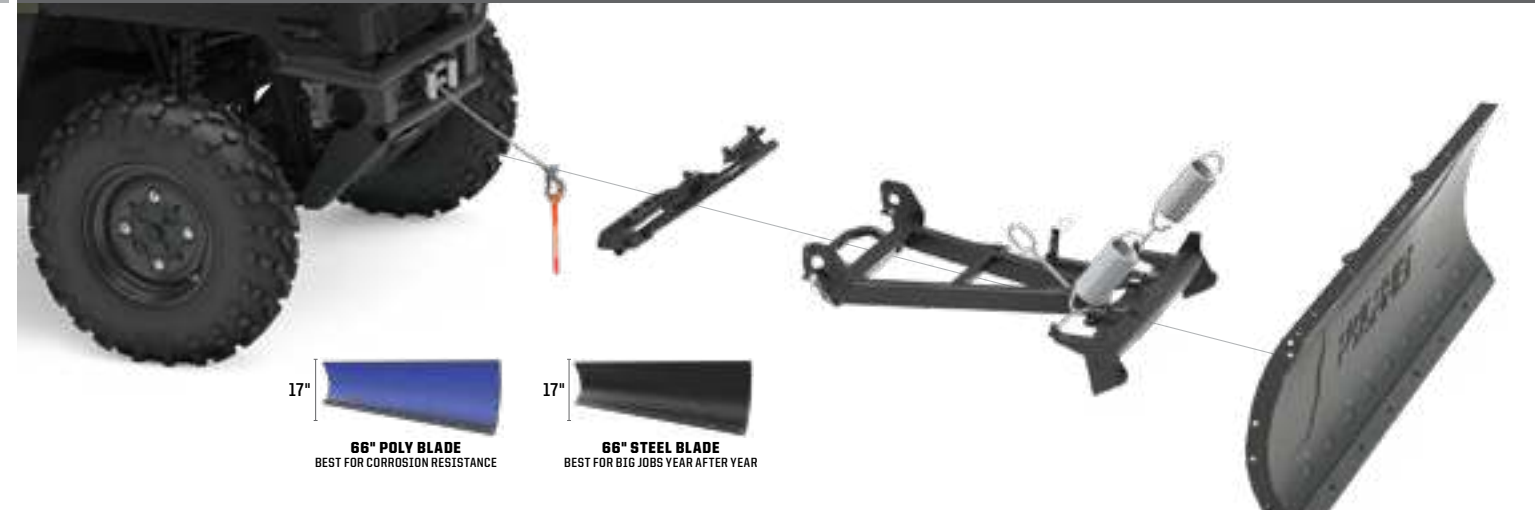

3-SEAT & CREW

» 72" or 66" Blades

» Choice of poly or steel

» Manual angle system standard

2-SEAT & CREW 570 FULL-SIZE & CREW

» 66" Blades

» Choice of poly or steel

BLADE MATERIAL
Durable poly and steel blades are designed to push more. Choose a steel blade for longevity and increased rigidity or a lightweight non-stick, poly blade that's easier on plowing surfaces.