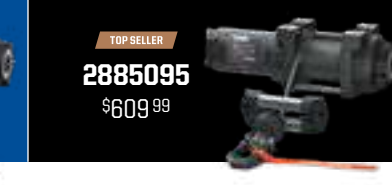

TOP SELLER
2885095
$609⁹⁹