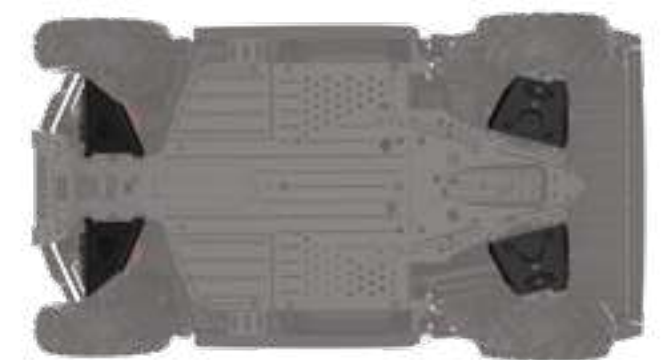

HMW A-ARM GUARDS

• Strong, 3/4" thick, durable, lightweight HMW (high molecular weight) polyethylene construction helps protect against off-road impacts

• Molded specifically for the RANGER XP 1000 & 1000 front suspension for a sure fit and low-profile presence

• Easy bolt-on design with mounting hardware included

» **FRONT • 2882784 • $284⁹⁹** » **REAR • 2882787 • $284⁹⁹**

XP 1000 '18-20, CREW XP 1000 '19-20, CREW 1000 '20, 1000 '20
WILL NOT FIT ARCHED A-ARM MODELS
XP 1000 '18-23, CREW XP 1000 '19-23, CREW 1000 '20-23, 1000 '20-23, XP KINETIC '23
WILL NOT FIT ARCHED A-ARM MODELS