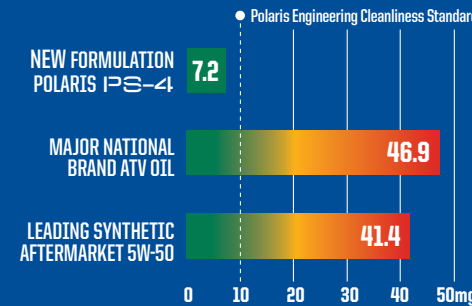

DEPOSIT TEST LOWER DEPOSITS = MAXIMUM POWER

MAXIMUM PERFORMANCE

- New improved PS-4 formulation provides 33% less deposits than previous PS-4 formula
- At least 50% less deposits than all aftermarket oils tested

The cleanest engine for maximum power and performance!

POLARIS EXTREME SYNTHETICS

Our new PS-4 Extreme Synthetic 0W-50 formulation applies only to the **absolute highest performance** products we sell, for ultimate protection and performance in the most extreme conditions.