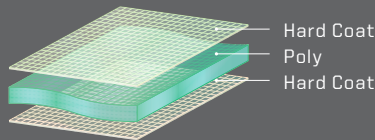

TIP-OUT FULL WINDSHIELD - GLASS

1. Tip-out design offers three positions: open, closed and vented
   - Gas shocks assist in easy opening and closing
   - 360° gasket for reliable protection and comfort
   - Scratch-resistant automotive-style curved glass
2. » 2889020 • $1,794⁹⁹
   XP 1000 '18-23, CREW XP 1000 '19-23, CREW 1000 '20-23, 1000 '20-23, XP KINETIC '23