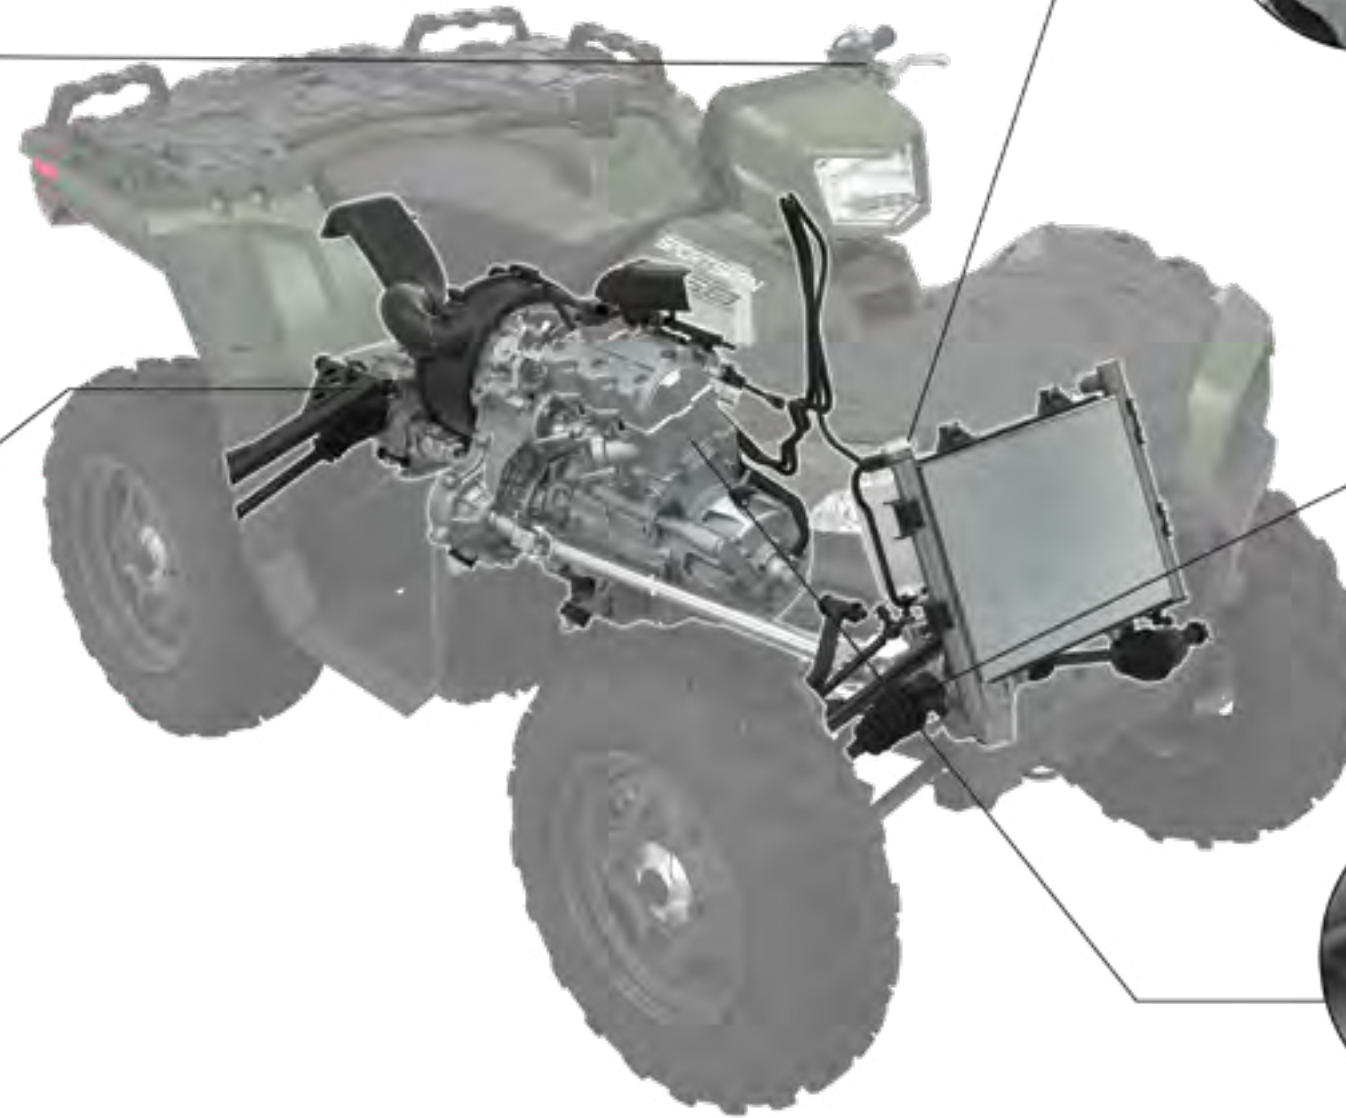

AGL

Protect gears, drive chain and bearings from scoring and wear.

Change every 200 hours, 24 months or 2,000 miles / 3,218 km.

» 1 QT • 2878068

» 1 GALLON • 2878069

» 2.5 GALLONS • 2878070

» 55 GALLONS • 2879594

ANTI-FREEZE

Prevent corrosion on metal components, eliminate scaling and maximize cooling system performance.

Change every 60 months.

» 1 QT • 2880514

» 1 GALLON • 2880513

» 55 GALLONS • 2880512