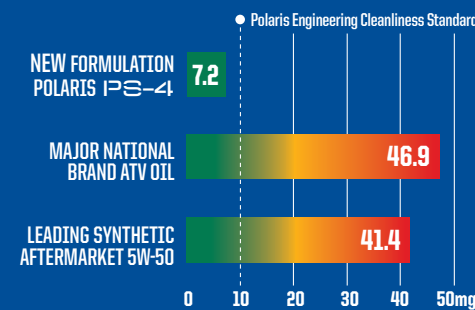

DEPOSIT TEST LOWER DEPOSITS = MAXIMUM POWER

MAXIMUM PERFORMANCE

- New improved PS-4 formulation provides 33% less deposits than previous PS-4 formula
- At least 50% less deposits than all aftermarket oils tested

The cleanest engine for maximum power and performance!

POLARIS EXTREME SYNTHETICS

Our new PS-4 Extreme Synthetic 0W-50 formulation applies only to the **absolute highest performance** products we sell, for ultimate protection and performance in the most extreme conditions.