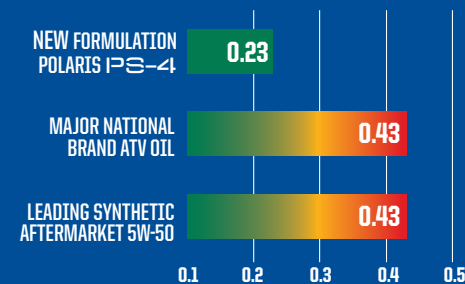

ENGINE WEAR TEST LOWER NUMBER = LESS WEAR OF CRITICAL ENGINE PARTS LESS WEAR MEANS LONGER ENGINE LIFE

ASTM D4172. In 3rd party against 11 competitive products Polaris had 40% or better wear protection compared to all of the test products.

THE BEST PROTECTION

- At least 40% improved wear protection compared to previous Polaris PS-4 formulation and all aftermarket oils tested

Best engine protection against wear for the longest engine life.