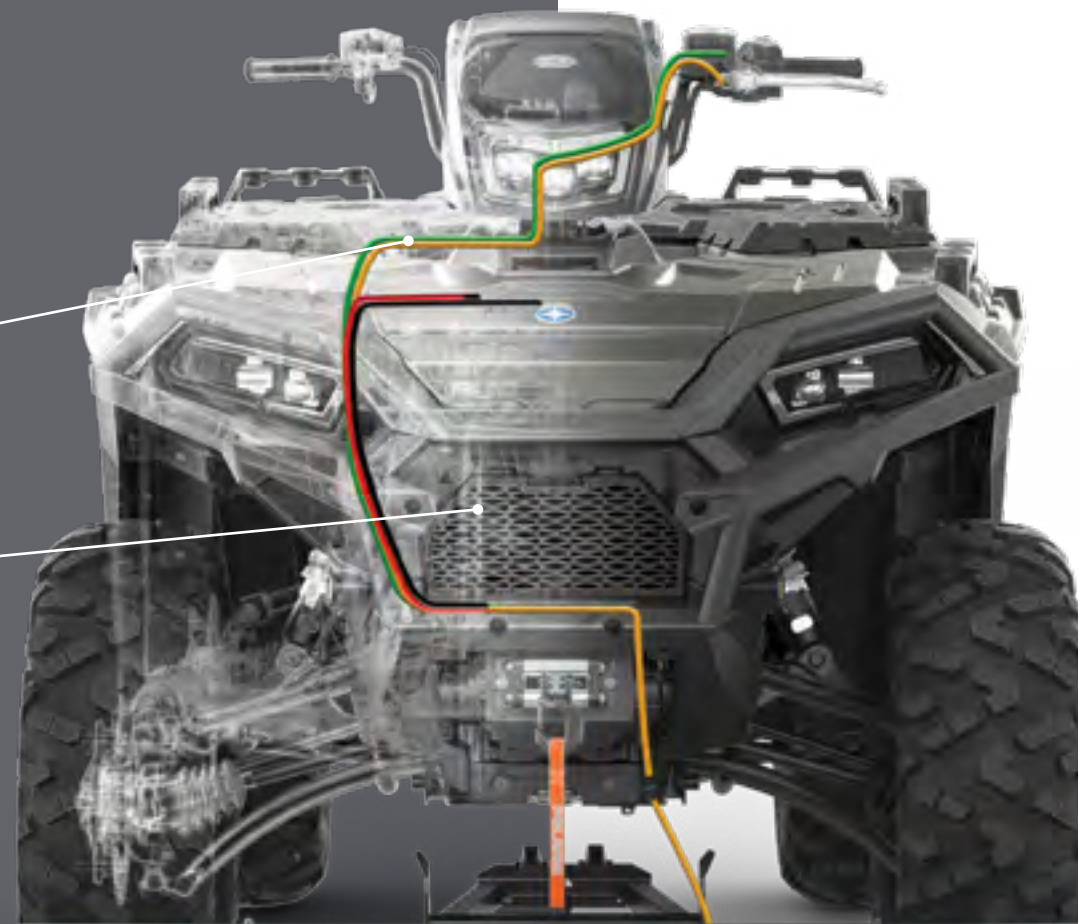

SUPERIOR INTEGRATION

POLARIS
ENGINEERED

Right from the factory, your vehicle is built to make essential accessories like winches and plows easy to use day-in and day-out. Mounting brackets are designed into the oversized factory bumper and wiring is routed securely and properly. When it comes to Sportsman, Polaris Engineered Accessories make work easier so you can get more done.

POLARIS ENGINEERED WINCHES

- ✓ Tested 1,200+ pulls at max load, it works when you need it to
- ✓ Built for winter, withstands -20° F temperatures
- ✓ **Pre-wired chassis**
  Factory-installed wiring makes the controls simple to install. Mount the winch, connect the wires and trust that everything is routed safely, securely, and properly.
- ✓ **No need to cut panels**
- ✓ Sealed motor and heavy-duty gears operate fully submerged underwater
- ✓ Military tested and approved

GLACIER PLOW SYSTEM

- ✓ Easily engage and disengage the plow system from your Sportsman
- ✓ No loss of factory ground clearance when not plowing
- ✓ Don't have to crawl under the machine to release the plow blade from the vehicle
- ✓ No trimming of vehicle plastic required to mount plow or winch

LEARN MORE ABOUT
POLARIS ENGINEERED WINCHES
SEE P. 10

LEARN MORE ABOUT THE
GLACIER PLOW SYSTEM
SEE P. 34