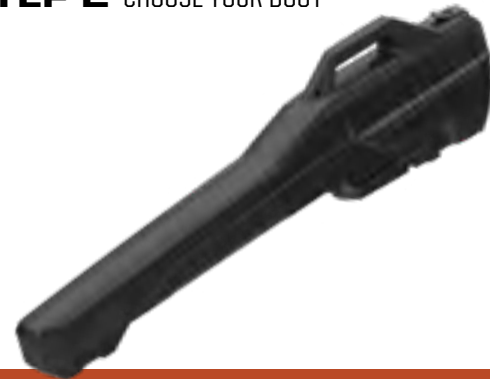

STEP 2 CHOOSE YOUR BOOT

GUN BOOT L

- 52" L x 4 3/4" W x 9 1/4" H
- Requires Auto-Latch Mount 2882272 or 2884846 to mount to vehicle

» 2882426 • $79⁹⁹
SPORTSMAN 850/1000 '17-23,
SPORTSMAN 450/570 '14-23