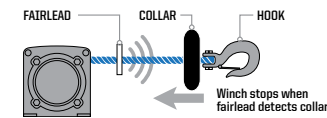

Retrieve cable 5x as fast as standard mode on other Polaris winches. Get back to riding or complete your task quicker.

1. Set winch dial to N (Neutral) to manually pull the rope out and secure the hook to your anchor point
2. Set winch dial to L (Low) for maximum pulling power while winching your load
3. Set winch dial to H (High) for retrieving the rope 5x faster with Rapid Rope Recovery