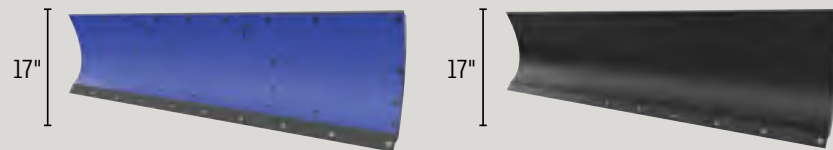

60" & 52" STEEL BLADE

DURABLE BLADES

Available in strong stamped steel or corrosion-resistant poly materials, Polaris Engineered plow blades cover a large surface area for quick snow removal.

66" POLY BLADE