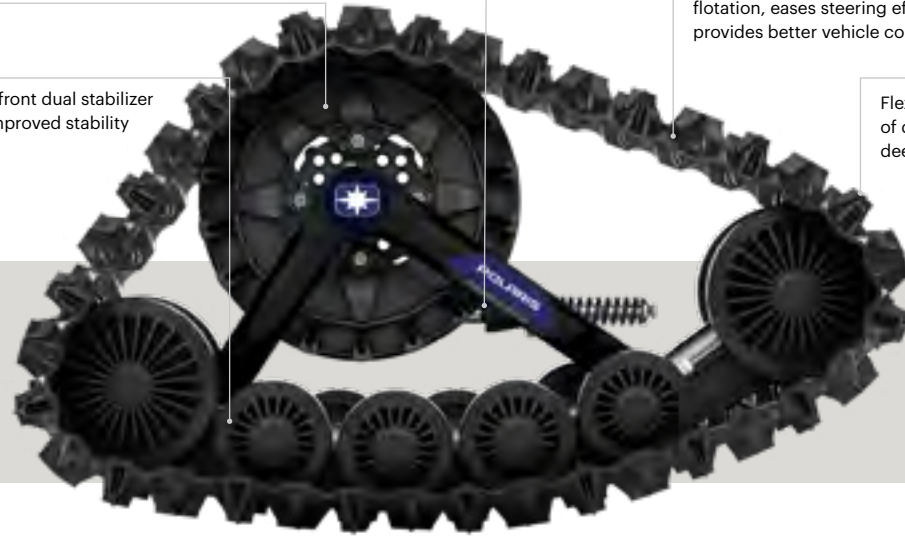

ALL-TERRAIN TRACTION

It's tough to make Sportsman even more versatile than it already is. But with a set of Prospector Pro® Tracks, you'll do just that. Tread through deep snow without concern.

Polaris-specific gearing provides 1:1 ratio to:

- Minimize track slip, providing better climbing ability and improved traction in deep snow
- Improve top speed over prior models by approximately 5%
- Reduce operating RPM for a quieter ride
- Improve driveline durability, which allows vehicle to run at a lower RPM, decreasing engine wear

Polaris exclusive optimized hub geometry that minimizes feedback and eases steering effort

Lightweight design provides for better flotation, eases steering effort, and provides better vehicle control

Flexible lug design provides the highest level of deep snow performance by lifting up in deep snow as opposed to digging down

New front dual stabilizer for improved stability

PROSPECTOR PRO 2.0 TRACK SYSTEM

STEP 1: SELECT A MOUNT KIT

MODELS	A-ARMS	MOUNT KIT
SPORTSMAN XP 1000/850 '15-23 SPORTSMAN TOURING XP 1000/850 '15-23	STRAIGHT	2879457 | $599⁹⁹
SPORTSMAN XP 1000/850 '16-23 HIGHLIFTER 1000/850 '16-23	ARCHED	2882109 | $599⁹⁹
SPORTSMAN XP 1000 S '20-23 SCRAMBLER XP 1000 S '20-23	ARCHED	2883977 | $599⁹⁹
SPORTSMAN 570 '21-23	ARCHED	2889218 | $599⁹⁹
SPORTSMAN 570 '21-23	STRAIGHT	2889219 | $599⁹⁹
SPORTSMAN 570 '15-23 SPORTSMAN TOURING 570 '15-22 SPORTSMAN X2 570 '15-21	STRAIGHT	2879497 | $599⁹⁹

STEP 2: SELECT A TRACK KIT

MODELS	EPS	TRACK KIT
SPORTSMAN 570 '15-23 SPORTSMAN TOURING 570 '15-22 SPORTSMAN X2 570 '15-21	YES	2889493 | $5,829⁹⁹
SPORTSMAN XP 1000/850 '15-23 SPORTSMAN TOURING XP 1000/850 '17-23 HIGHLIFTER 1000 '16-23 SPORTSMAN XP 1000 S '20-23 SCRAMBLER XP 1000 S '20-23	YES	2889495 | $5,829⁹⁹
SPORTSMAN 570 '14-23 SPORTSMAN TOURING 570 '15-22	NO	2889492 | $5,829⁹⁹
SPORTSMAN XP 1000 '18-23 SPORTSMAN 850 '15-23 SCRAMBLER 850 '13-23	NO	2889494 | $5,829⁹⁹

TRACK AND MOUNT KIT

MODELS	EPS	TRACK AND MOUNT KIT
SPORTSMAN 570 6X6 '17-22	YES	2882169 | $8,129⁹⁹

WANT TO PLOW?

GLACIER PRO PLOW TRACK EXTENSION

- Plow extension for use when using the Prospector Pro Track System and Glacier Pro Sportsman plow system

» 2879719 • $254⁹⁹

FOR USE WITH GLACIER PRO PLOW SYSTEMS