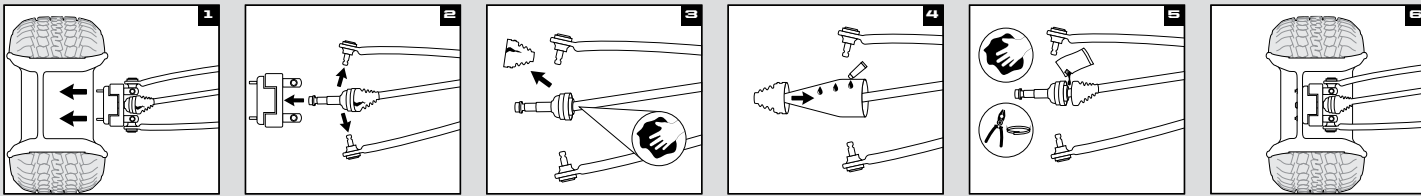

CV BOOT REPAIR KIT*

FIX ON THE GO | TEMPORARY COVERAGE

- A quick trail-side fix to increase trail time
- The flexible and durable boot material expands over a cone tool for CV boot repairs, without disassembling CV axles
- Universal fit – works as a temporary fix for most powersports axles
- All components fit inside the cone, and a cover is provided for compact durable storage
- Easily fits in a cargo box, attached to the roll cage, in the glovebox or many other storage locations

ATV CV BOOT REPAIR KIT

Kit includes the following items:

- (1) Expandable CV Boot
- (1) Reusable Cone Tool
- (2) CV Boot Clamps
- (1) Tube of Silicone Lube
- (1) Grease Packet
- (1) Cone Cover

» 2830528 • $31⁹⁹

ATV TRAIL BOOT ONLY

» 2830529 • $18⁹⁹

UTV

- » CV REPAIR KIT 2830526 • $36⁹⁹
- » TRAIL BOOT ONLY 2830527 • $18⁹⁹

SEE HOW THE CV BOOT REPAIR KIT WORKS AT POLARIS.COM/MAINTENANCE-VIDEOS

HOW TO INSTALL