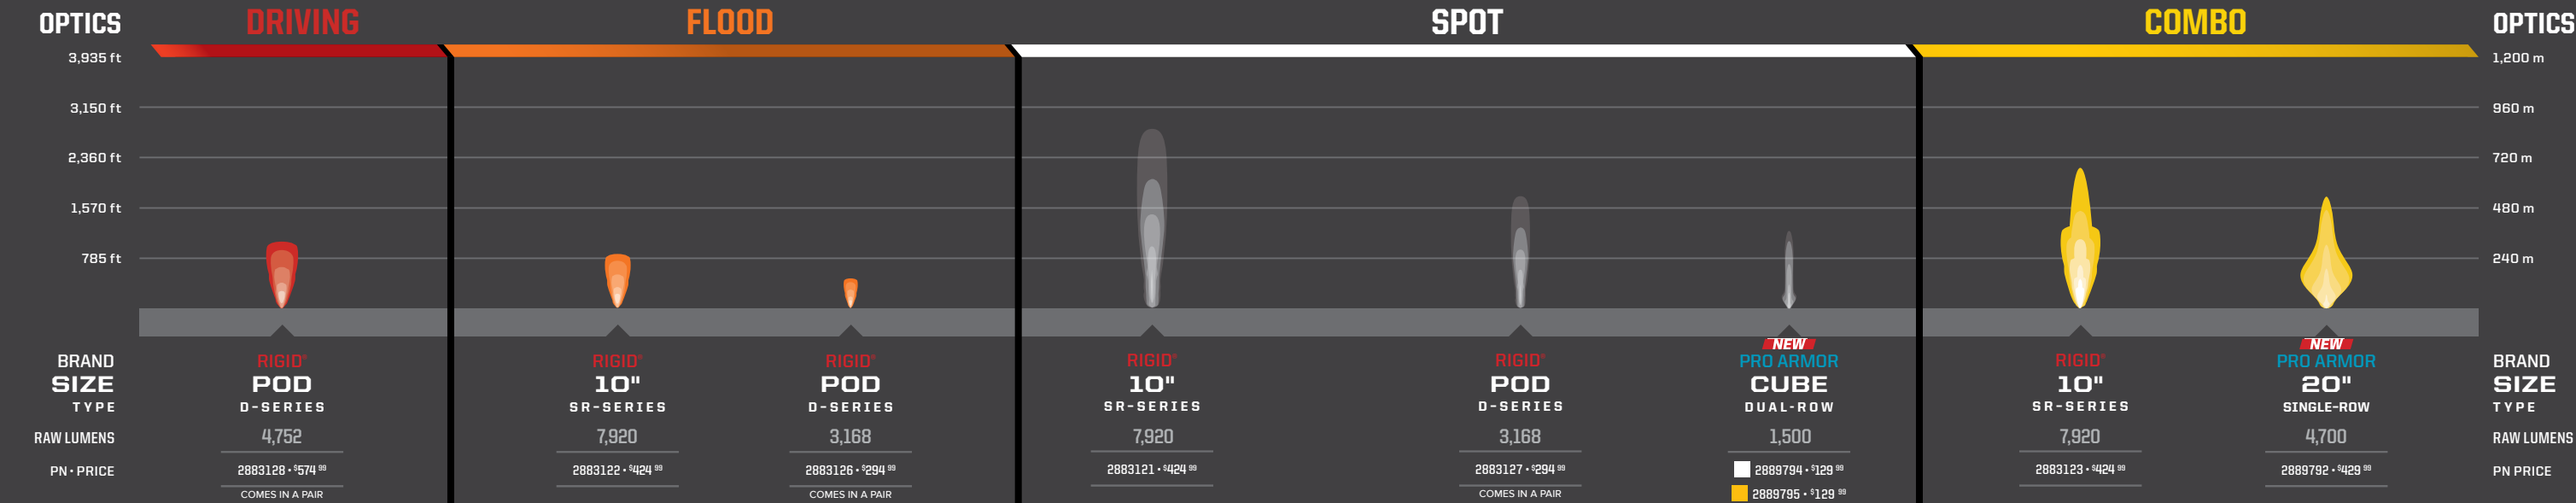

Small size allows mounting in strategic locations for added lighting.

Available in Spot

LIGHT BAR OPTIONS

SHOP & VERIFY VEHICLE FITMENT AT POLARIS.COM/ShopSPORTSMAN

BUILD YOUR VISION

Consider the optics, angle and how you will use your vehicle to choose the right light or set of lights.