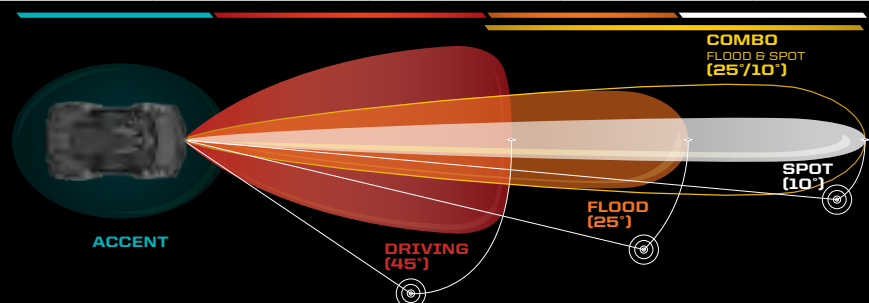

BUILD YOUR VISION

Consider the optics, angle and how you will use your vehicle to choose the right light or set of lights.

OPTICS LIGHT ANGLE	ACCENT	DRIVING (45°)	FLOOD (25°)	SPOT (10°)	COMBO (25°/10°)
DRIVING SPEED	All	Slow	Medium	Fast	Medium to fast
BEAM	Diffused glow	Extra-wide	Wide/Shorter	Concentrated/Long	Inner spot & outer flood
RECOMMENDED MOUNTING	Low/Wheel well	All points	Low &/or rear	High points	All points
TERRAIN & RIDING STYLE	Added style & personalization in any terrain	All riding & utility	Wide-open terrain or trails & utility	Trail & tight conditions	All riding & utility