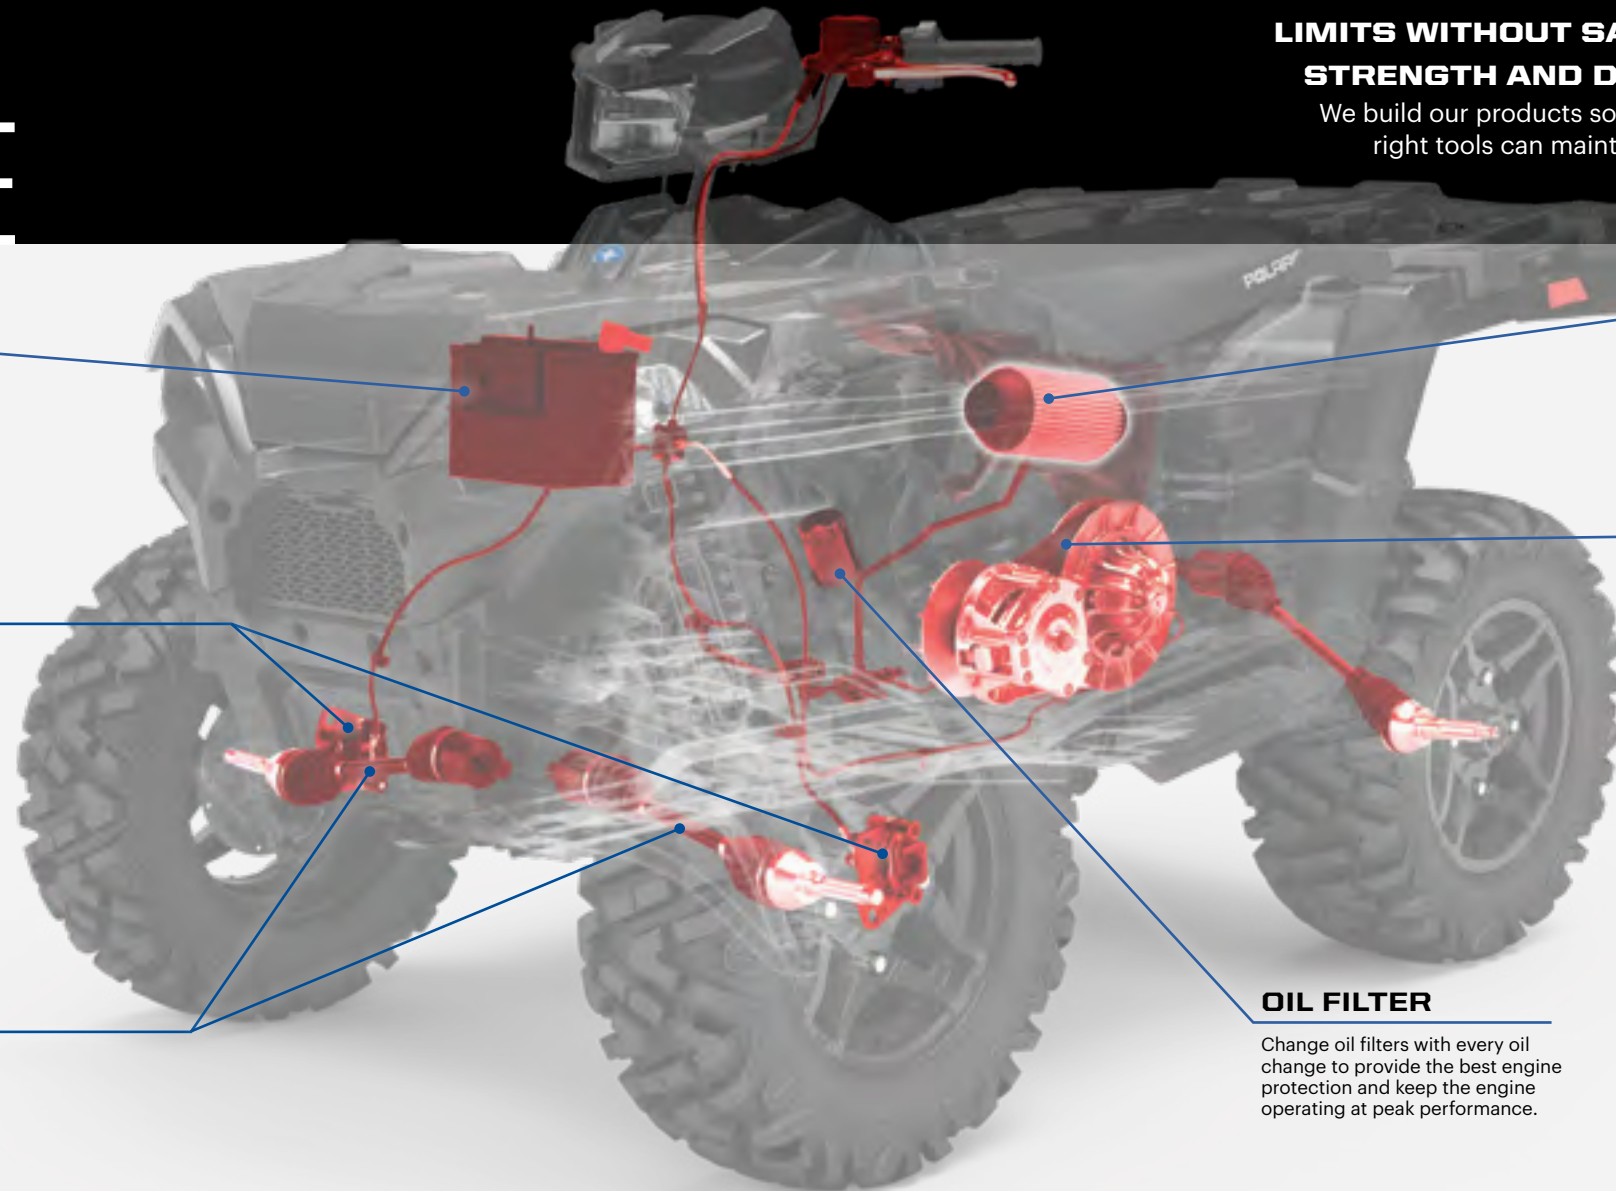

GARAGE ACCESSORIES & BATTERY CHARGERS

HD PARTS

SERVICE PARTS

TIRE SEALANT & TRAILERING

POLARIS POWER

MAINTENANCE

MAINTENANCE TIP

BREAK-IN PERIOD

The break-in period for your new Sportsman is the first 25 hours of operation, or the time it takes to use the first two tanks of fuel. No single action on your part is as important as a proper break-in period. Careful treatment of a new engine will result in more efficient performance and longer life for the engine.

NOTICE: Excessive heat build-up during the first three hours of operation will damage close-fitted engine parts. Do not operate at full throttle or high speeds for extended periods during the first three hours of use.

SEE OUR LATEST MAINTENANCE TIPS AT ATV.POLARIS.COM/EN-US/SELF-HELP

BATTERY

To ensure a battery maintains its level of charge when unused for extended periods of time or during freezing weather, the battery should be connected to a battery charger (see P. 57). Be sure to check for corrosion from the terminals to the ends of the cables.

BRAKE PADS

Maintaining and/or replacing brakes are critical to the safety and functionality of a vehicle. Brake pads should be checked for wear and oil or grease (petroleum products) contamination and brake discs should be checked for cracks, excessive corrosion or warping.

HALF SHAFT

Check for tears and punctures in the boot, which can lead to CV joint wear that can contribute to axle failure.

AIR FILTER

A clogged air filter can restrict air flow to the engine leading to reduced engine performance, engine life or catastrophic failure.

DRIVE BELT

Polaris Engineered belts deliver unmatched performance for your off-road vehicle. Developed and tested on all our engines for all environments and conditions. Check your belt for delamination, hour glassing and glazing.

BREAK-IN PERIOD

- Use lower gear (if available) while varying speeds and avoid wide open throttle for 5-10 miles / 8-16 km
- If no low gear is available, vary at moderate speeds while avoiding wide open throttle for 50 miles / 80 km

OUR INVESTMENT

- 40,000+ miles / 64,000+ km of field testing
- Thousands of dyno hours
- 18+ months of development (13,000+ design hours) per belt
- 1,500+ vehicle validation hours
- Collaboration with powertrain and clutch engineers

YOUR ADVANTAGE

- No clutch recalibration
- Less wear and tear due to heat
- Ensure maximum vehicle performance
- More time riding, less time wrenching
- Produced in collaboration with powertrain and clutch engineers to ensure a perfect fit, maximum performance and ultimate durability

OIL FILTER

Change oil filters with every oil change to provide the best engine protection and keep the engine operating at peak performance.

FOLLOW RECOMMENDED SERVICE INTERVALS IN THE OWNER'S MANUAL

MAINTENANCE SCHEDULE

25 HRS / 250 Mi / 400 km

BREAK-IN MAINTENANCE

- **ENGINE OIL:** CHANGE
- **GEARCASES:** CHECK OIL LEVEL
- **AIR FILTER:** INSPECT & REPLACE AS NEEDED
- **EXHAUST SYSTEM:** INSPECT & CLEAN
  INSPECT FOR LEAKAGE OR CARBON BUILD UP AT JOINTS
  INSPECT & CLEAN SCREEN TYPE SPARK ARRESTOR

50 HRS / 500 Mi / 800 km

6 MONTHS

- **EXHAUST SYSTEM:** INSPECT & CLEAN
  INSPECT FOR LEAKAGE OR CARBON BUILD UP AT JOINTS
  INSPECT & CLEAN SCREEN TYPE SPARK ARRESTOR
- **GENERAL LUBRICATION:** ALL FITTINGS, PIVOTS, CABLES, ETC.
- **DRIVE BELT:** INSPECT & ADJUST
  REPLACE AS NEEDED

100 HRS / 1,000 Mi / 1,600 km

12 MONTHS

- **ENGINE OIL:** CHANGE
- **DRIVE BELT:** INSPECT & ADJUST
  REPLACE AS NEEDED
- **SPARK PLUGS:** REPLACE
- **EXHAUST SYSTEM:** INSPECT & CLEAN
  INSPECT FOR LEAKAGE OR CARBON BUILD UP AT JOINTS
  INSPECT & CLEAN SCREEN TYPE SPARK ARRESTOR

150 HRS / 1,500 Mi / 2,400 km

18 MONTHS

- **BATTERY:** TEST, CLEAN & CHECK FLUID LEVEL
  IF NECESSARY, REPLACE AS NEEDED
- **DRIVE BELT:** INSPECT & ADJUST
  REPLACE AS NEEDED
- **TIRES:** INSPECT CONDITION & PRESSURE
- **EXHAUST SYSTEM:** INSPECT & CLEAN
  INSPECT FOR LEAKAGE OR CARBON BUILD UP AT JOINTS
  INSPECT & CLEAN SCREEN TYPE SPARK ARRESTOR

200 HRS / 2,000 Mi / 3,200 km

24 MONTHS

- **ENGINE OIL:** CHANGE
- **TRANSMISSION FLUID:** CHANGE
- **GEARCASES:** CHECK OIL LEVEL
- **BRAKE PADS & FLUID:** INSPECT & CLEAN
  REPLACE AS NEEDED
- **SPARK PLUGS:** REPLACE
- **EXHAUST SYSTEM:** INSPECT & CLEAN
  INSPECT FOR LEAKAGE OR CARBON BUILD UP AT JOINTS
  INSPECT & CLEAN SCREEN TYPE SPARK ARRESTOR

250 HRS / 2,500 Mi / 4,023 km

30 MONTHS