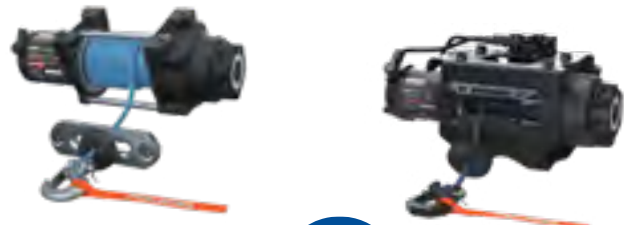

SPORTSMAN 850 XP 1000 XP 1000 S

WINCHES

POLARIS PRO HD 3,500 LB. WINCH

- » 2883580 • \$744⁹⁹
SPORTSMAN XP 1000 S '20-23
- » 2889471 • \$744⁹⁹
SPORTSMAN 850 '12-23, SPORTSMAN XP 1000 '15-23,
SPORTSMAN TOURING XP 1000 '15-23,
SPORTSMAN TOURING 850 '15-23