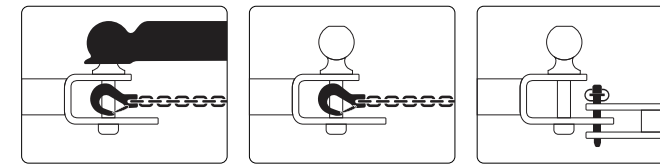

- Ball, hook and pin design
- Durable, rust resistant steel with black powdercoated finish
- Removable ball
- HD 5/8" pin and clip

HITCH WITH 2" BALL

- » 2" x 2" RECEIVER 2830522 • \$48⁹⁹
- » 1 1/4" x 1 1/4" RECEIVER 2830523 • \$48⁹⁹