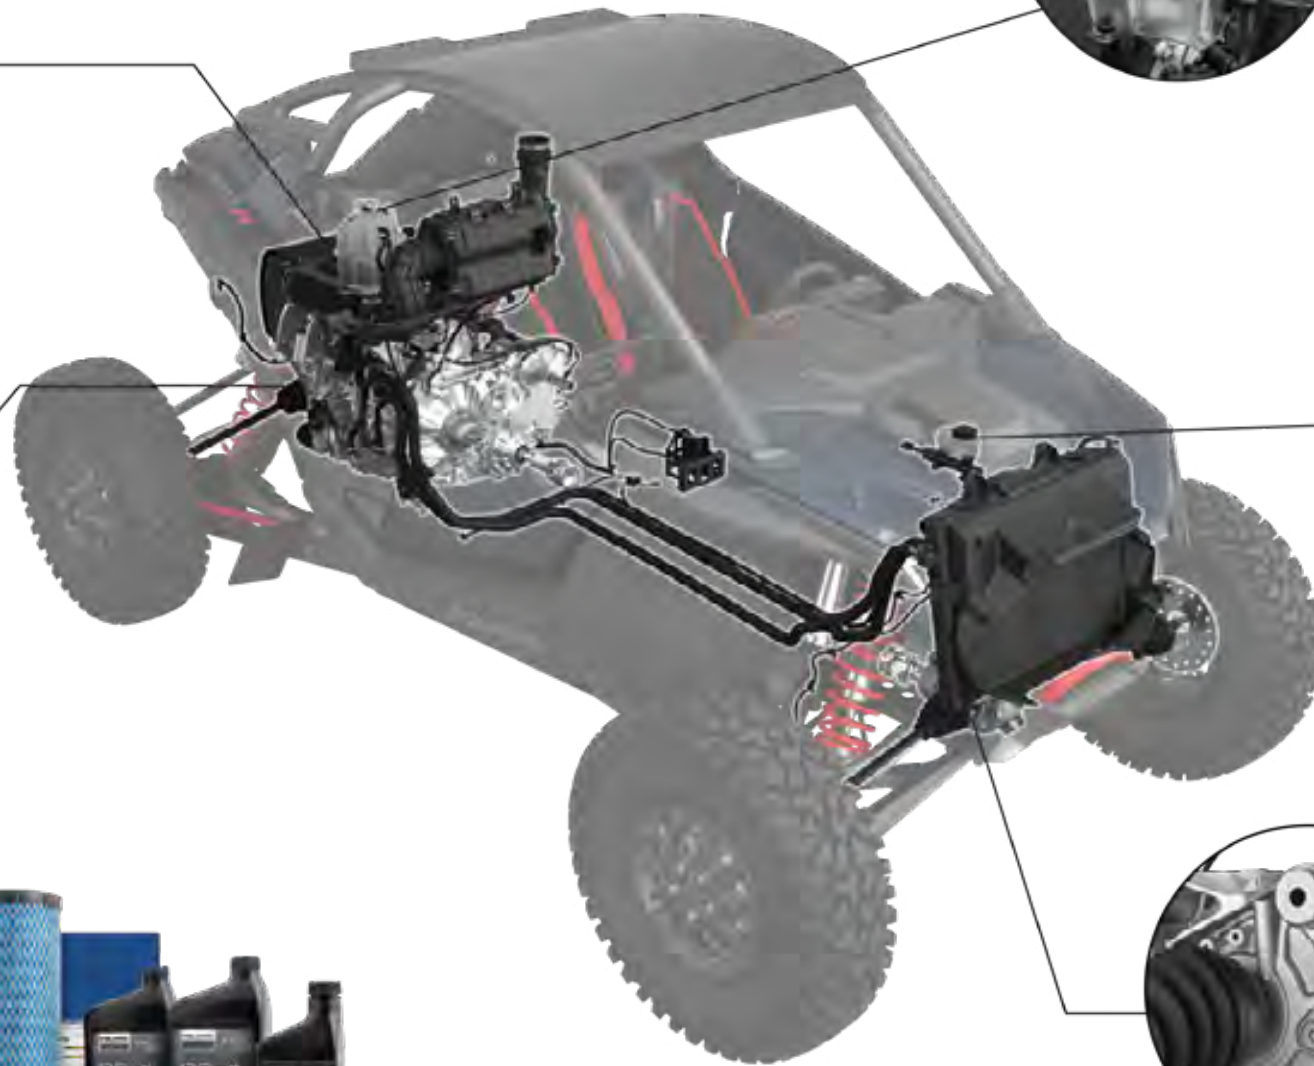

AGL

Protect gears, drive chain and bearings from scoring and wear.

- » 1 QT • 2878068
- » 1 GALLON • 2878069
- » 2.5 GALLONS • 2878070
- » 55 GALLONS • 2879594

ANTI-FREEZE

Prevent corrosion on metal components, eliminate scaling and maximize cooling system performance.

- » 1 QT • 2880514
- » 1 GALLON • 2880513
- » 55 GALLONS • 2880512