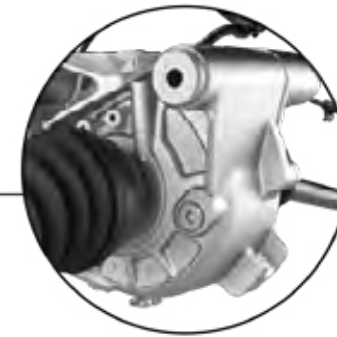

DEMAND DRIVE FLUID*

Provide positive 4WD engagement in extreme cold or high heat conditions and protect internal components under heavy loads.

- » 1 QT • 2877922
- » 2.5 GALLONS • 2877923

*RZR MODELS EXCEPT PRO R 4/ PRO R

*PRO R 4 '22-23 & PRO R '22-23 REQUIRE ANGLE DRIVE FLUID (2889280)

PREMIUM GAS SHOCK OIL

- » 1 QT • 2874124
  WALKER EVANS RACING® REBUILDABLE SHOCKS
- » 1 QT PREMIUM • 2870995
- » 2.5 GALLONS PREMIUM • 2872279
  FOX® REBUILDABLE SHOCKS

SUSPENSION/ U-JOINT GREASE

- » 3 OZ • 2871515
- » 14 OZ • 2871551

CHAIN LUBRICANT

- Provides superior anti-wear and shock protection
- » 16 OZ AEROSOL 2872348

ALL-SEASON GREASE TUBE

- Specialized water-resistant lubricant
- » 3 OZ • 2871322
- » 14 OZ • 2871423

ANGLE DRIVE FLUID*

- Extreme pressure, anti-wear and high viscosity film lubrication for maximum protection
- » 1 QT • 2889280

SMALL ENGINE OIL

- 4-cycle engine oil
- » 1 QT • 2879383

CARBON CLEAN

- Ultimate fuel and injection system cleaner
- » 12 OZ • 2881413

ADVANCED FUEL TREATMENT

- Dual antioxidant formula protects jets and fuel system from gum and varnish
- » 12 OZ • 2881416