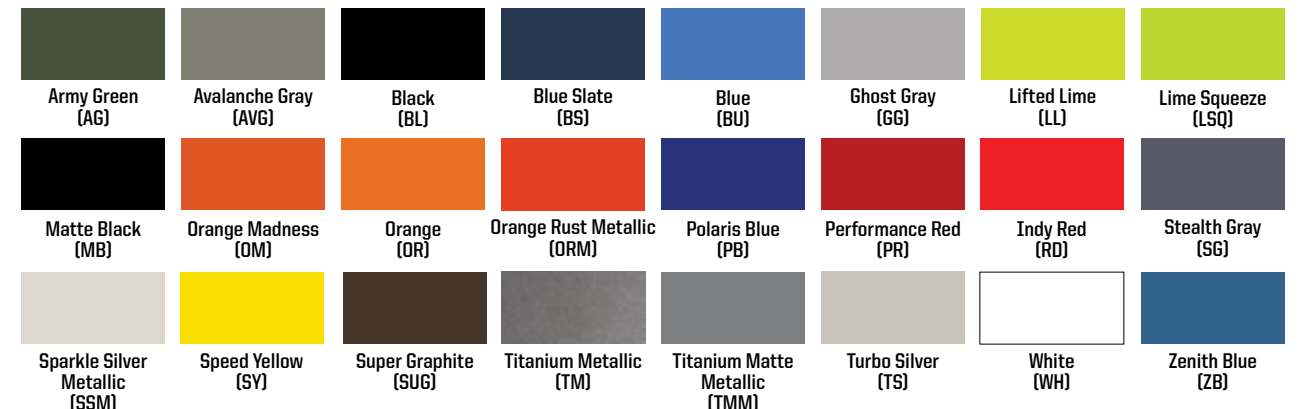

WINDSHIELD

- Laminated safety glass protects driver and passengers, while the vented design allows for minimal airflow through the cab
- Comes with all hardware for easy installation
- Fits Pro Armor cage and roof

PRO XP
» P199W463*
PRO XP 4 '20-23, PRO XP '20-23

PRO R **TURBO R**
» P219W463*
PRO R 4 '22-23, PRO R '22-23, TURBO R 4 '22-23, TURBO R '22-23

■ BL* ■ MB* ■ PB ■ RD ■ TM* ■ WH* ■ SSM* ■ PR*
■ OR* ■ TS* ■ ZB* ■ TMM ■ OM* ■ SY* ■ SG

TURBO R PRO XP STOCK CAGE INTRUSION BAR

- Matte black, powder-coated finish to match the stock cage
- Constructed of 1.75" DOM steel tubing to add strength to the stock cage
- Bolts directly to the stock cage and easily installs in minutes with no drilling
- V intrusion

» P199U303MB
TURBO R 4 '22-23, TURBO R '22-23, PRO XP 4 '20-23, PRO XP '20-23

G-FORCE PRO SEATS

- Re-enforced with K-TEX to eliminate holes due to rubbing
- Loose cushion with sand drain
- Available in Polaris signature colors
- Easy installation with no drilling
- Military spec parachute cording is used to suspend the seat
- Painted black seat frame for anti-corrosion
- Marine Grade Vinyl for lasting durability

» FRONT P199S193
PRO R 4 '22-23, PRO R '22-23, TURBO R 4 '22-23, TURBO R '22-23, PRO XP 4 '20-23, PRO XP '20-23

» REAR P1910S194
PRO R 4 '22-23, TURBO R 4 '22-23, PRO XP 4 '20-23

■ BL ■ BU ■ RD ■ WH*

*Not available for rear seat

FRONT GRILLE

- Add unique styling and quality with an aggressive sport design
- Frame available in signature Polaris colors with a black powder-coated mesh
- Black side grilles are included

PRO XP
» P199U305*
PRO XP 4 '20-23, PRO XP '20-23

PRO R **TURBO R**
» P2111U305*
PRO R 4 '22-23, PRO R '22-23, TURBO R 4 '22-23, TURBO R '22-23

■ BL ■ MB ■ PB ■ RD ■ TM* ■ WH* ■ LSQ* ■ SSM* ■ PR*
■ OR* ■ AG* ■ ORM* ■ SUG* ■ TS ■ ZB* ■ TMM ■ OM ■ SY*
■ SG ■ AVG* ■ LL ■ BS* ■ GG

PRO XP A-ARM & TRAILING GUARDS