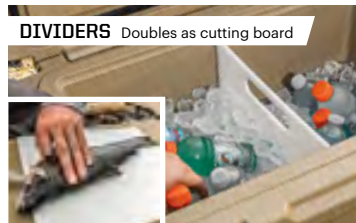

HOLDS ICE
30+
HOURS
LONGER
THAN YETI^{®*}

*YETI is a registered trademark of YETI COOLERS, LLC

ESSENTIAL ACCESSORIES SO YOUR COOLER WORKS AS HARD AS YOU DO

WIRE BASKET

DIVIDERS Doubles as cutting board

SEAT CUSHION