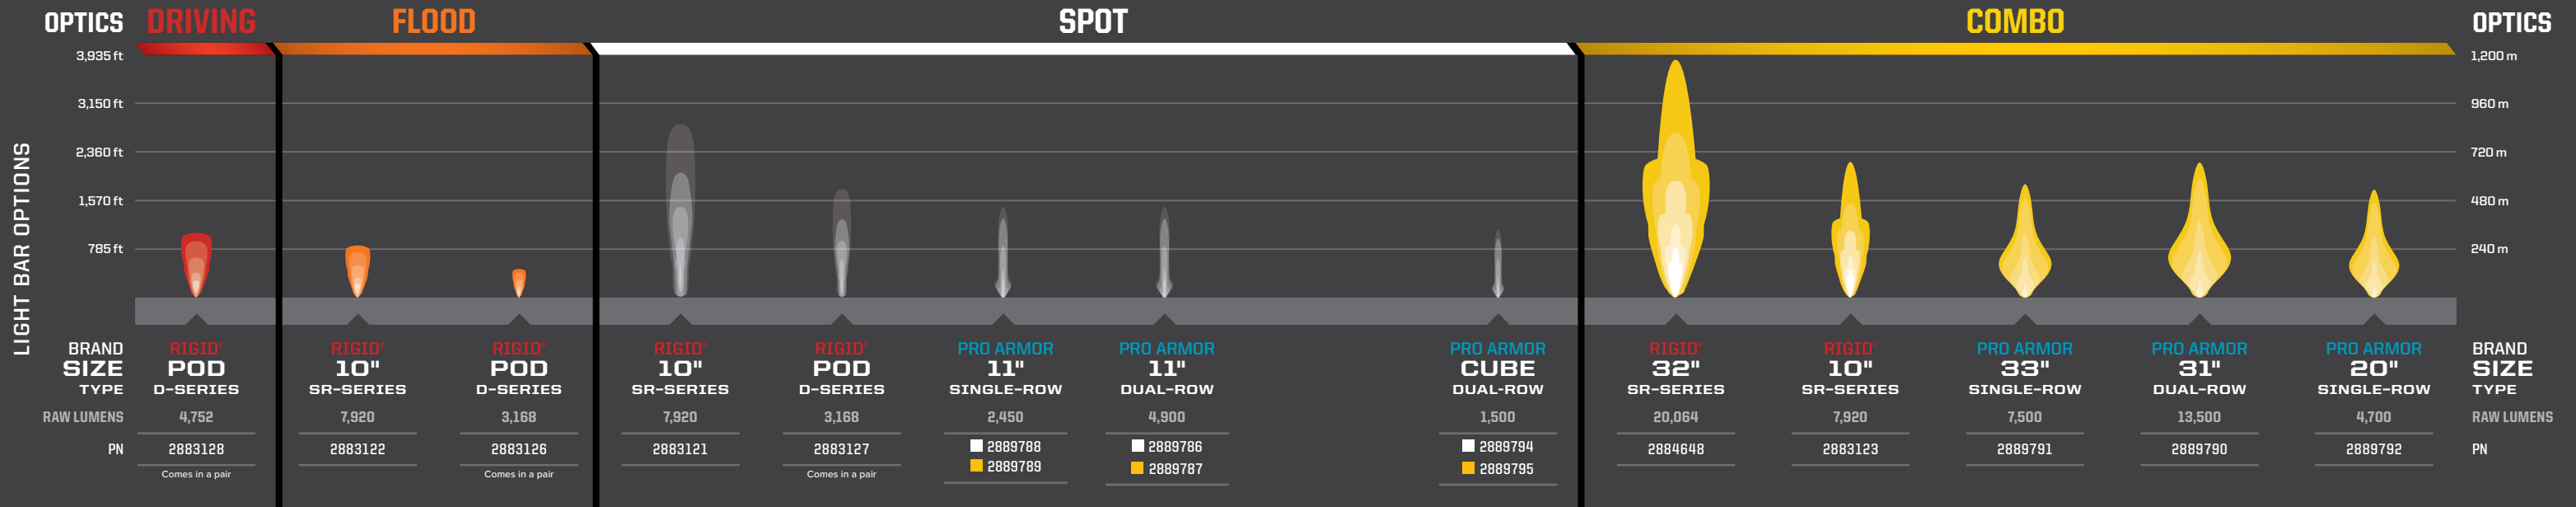

ADDITIONAL ACCESSORIES & YOUTH

ADVANCED TECH

RIGID® lights are driven by Aluminum PCB Smart Boards®, 6063-T5 aircraft aluminum extruded housings and Tiger Drylac® UV protection polyester powder-coating.

EXCLUSIVE OPTICS

RIGID® invests heavily in optical science and has patented multiple optics and optics systems, maximizing light output and efficiency.

RIGID® LIMITED LIFETIME WARRANTY

If you own a RIGID® light and it breaks, we will replace or repair it for life.*

RUGGED CONSTRUCTION

Pro Armor lights are designed to be big and beefy with an aggressive style all their own, and housed in IP67 marine-grade rated UV polyester powder-coating.

MASSIVELY BRIGHT

Pro Armor builds bright lights designed for any riding experience. All that power is directed through heat dissipating aluminum for streamlined heat management.

LIGHT BAR TYPES

SR-SERIES PRO

Sleek, powerful, low-profile (under 2" tall). Lights extreme distances with low energy usage. Available in 10" & 32"

D-SERIES PRO

Compact to fit almost anywhere with high output and low energy usage. Available in Driving, Flood & Spot

DUAL-ROW LED

The most spread and farthest illumination downrange. Easy to mount. Available in 11" & 31"

SINGLE-ROW LED

Powerful, compact, low-profile light bars with a sleek look. Available in 11", 20" & 33"

CUBE LED

Small size allows mounting in strategic locations for added lighting. Available in Spot