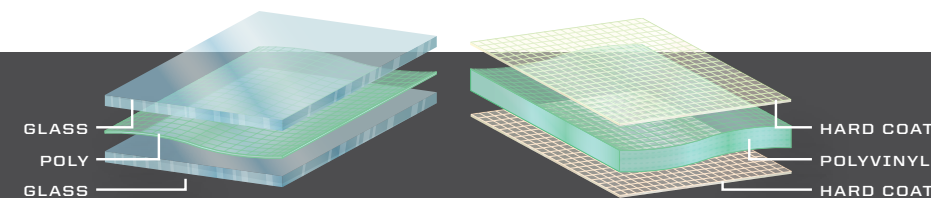

GLASS VS HARD COAT POLY

- Superior optical clarity (automotive level)
- Scratch-resistant
- Seals tight
- Cold weather/heavy duty

- Lightweight, flexible, easy to store/remove
- Impact-resistant
- 30x more scratch resistance than regular poly windshields

TURBO R	PRO XP
2889019	2889019
28890145	28890145
2883757	2883757
2883928	2883928
2884664	2884664
2884658	2884658

TURBO R	PRO XP
2884305	2884305
2884147	2884147
2883990-458	2883990-458
2884660-458	2884660-458
2884665	2884665

Available on 2-Seat and 4-Seat vehicles.

Available on 2-Seat and 4-Seat vehicles.

REAR PANEL

LOCK & RIDE
POLY REAR PANEL

• Drape formed 3mm polycarbonate for lightweight, impact-resistant durability
• Maintains rear visibility and reduces rear air swirl from entering the cockpit
• If installed, Rear Audio Pods should project backwards

TURBO R	PRO XP
2-SEAT 2883757	4-SEAT [NOT SHOWN] 2884147
TURBO R '22-23, PRO XP '20-23	TURBO R 4 '22-23, PRO XP 4 '20-23
PRO R	
2-SEAT [NOT SHOWN] 2884352	4-SEAT [NOT SHOWN] 2884594
PRO R '22-23	PRO R 4 '22-23

PRO R, TURBO R & PRO XP

AUDIO

WINDSHIELDS & REAR PANELS

ROOFS, DOORS & HEATER

VEHICLE PROTECTION

LIGHTING

STORAGE

MISC. MIRRORS & WINDSHIELDS

PRO ARMOR AFTERMARKET