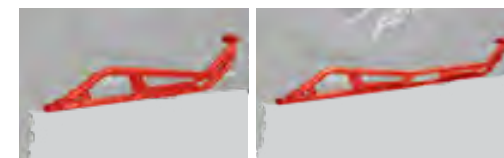

1.75" STEEL TUBE CONSTRUCTION WITH 70% THICKER WALLS, EXTENDS FROM MACHINE FOR MAX PROTECTION THROUGH ROUGH TERRAIN

HD EXTREME KICK-OUT

COLOR	2-SEAT	4-SEAT	
	■ MATTE BLACK	2889208-458	2889209-458
■ INDY RED	2889208-293	2889209-293	

PRO R '22-23, TURBO R '22-23, PRO XP '20-23

PRO R 4 '22-23, TURBO R 4 '22-23, PRO XP 4 '20-23

SEAMLESS INSTALLATION

Reusable anchors allow for easy installation of rock sliders into the built-in, dedicated chassis location.

CLOSED/UNLOCKED

OPEN/LOCKED

ALL ROCK SLIDERS: ONLY COMPATIBLE WITH ALUMINUM DOORS (2884660-458, 2884659-458) WHEN DOOR SEAL IS REMOVED. NOT COMPATIBLE WITH FRONT DOOR INNER CLOSEOFF PANELS (2884658, 2884831)