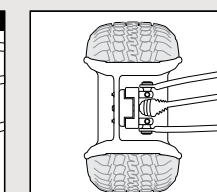

Reassemble tie rod, ball joints, brake caliper, axle nut, tire and wheel.

Refer to your service manual for further instructions and torque specifications.
*Designed for temporary CV boot repair. Purchase the OEM CV Boot for a permanent repair.