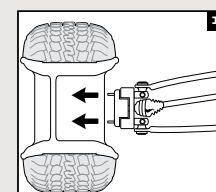

Remove wheel and axle nut.