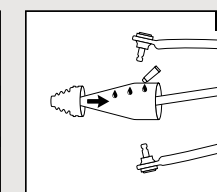

Spread silicone lube on entire cone tool. Slide boot over cone tool, large end first. See package for outer boot instructions.