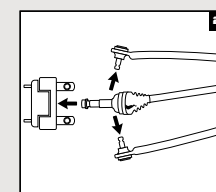

Remove brake caliper, hub, tie rod and upper and lower ball joints.