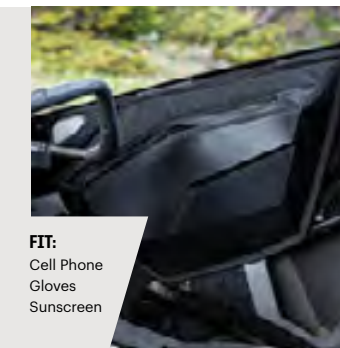

7.5 QT DOOR STORAGE BAG

- Quick reach access to keep supplies and gear secure
- Waterproof zipper keeps everything enclosed, clean and dry
- Molded face with EVA carbon fiber vinyl cover design

» 2889784

PRO R 4 '22-23, PRO R '22-23, TURBO R 4 '22-23, TURBO R '22-23, PRO XP 4 '20-23, PRO XP '20-23
COMPATIBLE WITH FRONT DOOR INNER CLOSURE PANELS (2884658, 2884831)

FIT:
Cell Phone
Gloves
Sunscreen