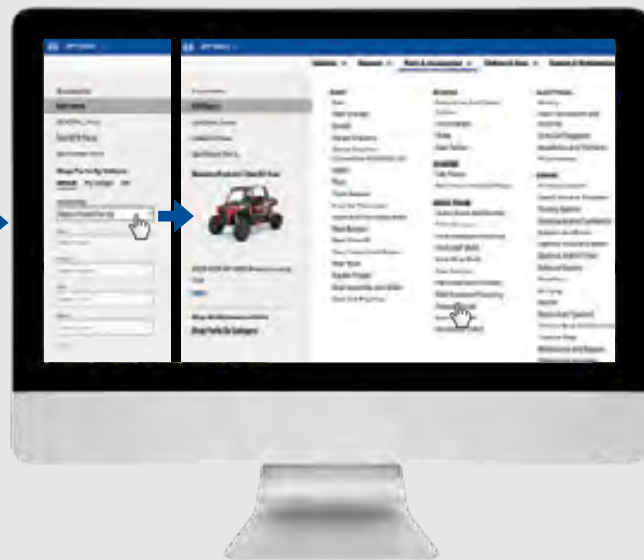

**SHOP FOR SERVICE PARTS ONLINE
OR VISIT YOUR POLARIS DEALER.**

OVER
100,000
PARTS
AVAILABLE!

LOOK-UP PARTS ON POLARIS.COM

FOR EASY PARTS IDENTIFICATION, VIEWS OF ASSEMBLIES & MORE!

STEP 1

Visit **Polaris.com/RZR**
Click the **"Parts & Accessories"** tab