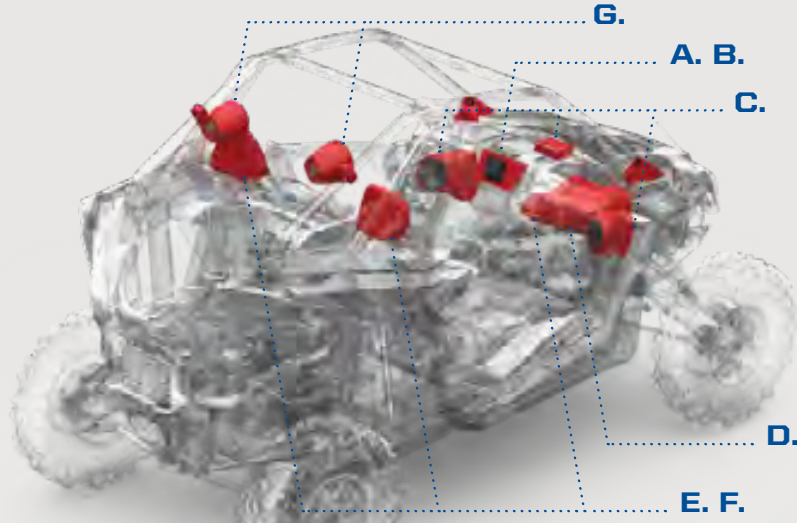

Rockford Fosgate® partnered with Polaris to create the next evolution of factory-installed off road audio. Purpose-built to stand up to any outdoor environment and designed to perform no matter the ride. Specifically tuned and rider-centric to create an audio experience that is second to none.

PLUG & PLAY

ELEMENT READY

NO LOSS OF CARGO SPACE

BLUETOOTH®

SOURCE UNITS

- Designed specifically for the Pro platform
- Tuned to combat wind and motor noise, delivering an incredible sound no matter the speed
- Element ready design guards against dust and moisture intrusion

AMPLIFIERS

- Ultra Compact CLEAN technology
- Highly efficient design capable of being pushed hard without overheating

SPEAKERS

- Off road Optimized Element Ready speakers thrive in any outdoor environment
- Specifically tuned enclosures create rich cockpit sound
- Rugged, yet lightweight, materials that don't sacrifice speed for sound

SUBWOOFERS

- High-power, high-excursion subwoofer that acoustically couples with the cockpit for perfect bass response
- Torture tested to ensure long life and performance

A. 7" DISPLAY POWERED BY RIDE COMMAND*

» 2884072
PRO R 4 '22-'23, PRO R '22-'23, TURBO R 4 '22-'23, TURBO R '22-'23, PRO XP 4 '20-'23, PRO XP '20-'23
REQUIRES MOUNT KIT 2884584
STANDARD ON PREMIUM/ULTIMATE MODELS

SEE P. 92 FOR FULL RIDE COMMAND DETAILS

B. PMX-P2 HEAD UNIT

- 2.7" full color display
- AM/FM/WB tuner & Pandora® control
- Bluetooth® connectivity
- Includes mount kit

» 2884256
PRO R 4 '22-'23, PRO R '22-'23, TURBO R 4 '22-'23, TURBO R '22-'23, PRO XP 4 '20-'23, PRO XP '20-'23
NOT COMPATIBLE WITH PREMIUM/ULTIMATE MODELS

C. STAGE 2 ^{TOP SELLER} FULL RANGE AMPLIFIER AND FRONT UNDER-DASH SPEAKERS

- 400 watt full range amplifier
- 50 watt 6.5" component speakers including tweeters with enclosures

» 2883943
PRO R 4 '22-'23, PRO R '22-'23, TURBO R 4 '22-'23, TURBO R '22-'23, PRO XP 4 '20-'23, PRO XP '20-'23
STANDARD ON PREMIUM/ULTIMATE MODELS

D. STAGE 3 10" POWERED SUBWOOFER UPGRADE

- 400 watt 10" subwoofer with enclosure and grille
- 400 watt integrated subwoofer amplifier

» 2883857
PRO R 4 '22-'23, PRO R '22-'23, TURBO R 4 '22-'23, TURBO R '22-'23, PRO XP 4 '20-'23, PRO XP '20-'23

E. STAGE 4 10" POWERED SUBWOOFER WITH REAR COAXIAL SPEAKER UPGRADE

- 400 watt 10" subwoofer with enclosure and grille
- 400 watt integrated subwoofer amplifier
- 50 watt 6.5" coaxial speakers with enclosures and grilles

» 2884655
PRO R 4 '22-'23, PRO R '22-'23, TURBO R 4 '22-'23, TURBO R '22-'23, PRO XP 4 '20-'23, PRO XP '20-'23

F. STAGE 5 12" POWERED SUBWOOFER WITH FULL SYSTEM SPEAKER UPGRADE

- 400 watt 12" subwoofer with enclosure and grille
- 400 watt integrated subwoofer amplifier
- 100 watt 6.5" coaxial speakers with enclosures and stainless steel grilles
- 100 watt 6.5" front component replacement speakers
- High output tweeters with stainless steel grilles
- 2x more power and sound delivery over the stock system

» 2889463
PRO R 4 '22-'23, PRO R '22-'23, TURBO R 4 '22-'23, TURBO R '22-'23, PRO XP 4 '20-'23, PRO XP '20-'23
COMPATIBLE WITH PREMIUM/ULTIMATE MODELS ONLY. PREMIUM MODELS REQUIRE 2884904, SOLD SEPARATELY.
NOT COMPATIBLE WITH REAR PODS (2883945). SUBWOOFER ADDITION ELIMINATES GLOVE BOX STORAGE

G. REAR PODS USE WITH STAGE 2, STAGE 3 OR STAGE 4

- 50 watt 6.5" coaxial speakers with enclosures, mounting hardware and grilles