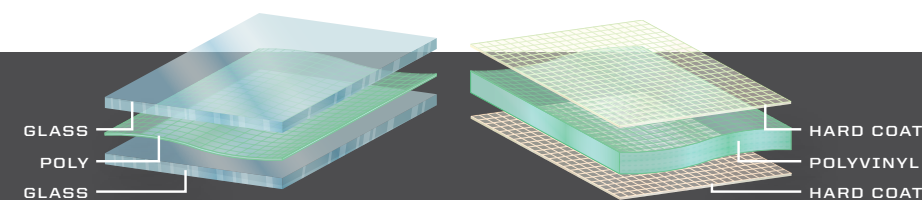

GLASS VS HARD COAT POLY

- Superior optical clarity (automotive level)
- Scratch-resistant
- Seals tight
- Cold weather/heavy duty

- Lightweight, flexible, easy to store/remove
- Impact-resistant
- 30x more scratch resistance than regular poly windshields