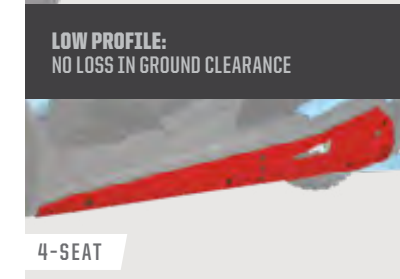

LOW PROFILE ROCK SLIDERS

- Plated steel construction, durable powdercoat finish
- Easy installation with expanded anchor mount

2-SEAT

4-SEAT

COLOR	2-SEAT	4-SEAT
MATTE BLACK	2879498-458	2879940-458
INDY RED	2881587-293	NA
	2-SEAT: TURBO S '18-21, XP TURBO '15-21, XP 1000 '14-23 4-SEAT: TURBO S 4 '19-21, XP 4 TURBO '16-21, XP 4 1000 '14-23	