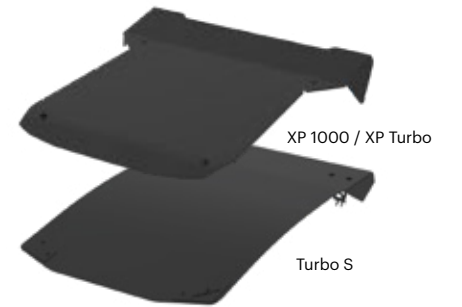

ALUMINUM ROOF **TOP SELLER**

- Seals to the vehicle frame for the best protection and great integration with other RZR accessories
- Strong and durable 5051 aluminum construction for long-lasting, reliable protection

COLOR	2-SEAT	4-SEAT
MATTE BLACK	2881582-458	2881592-458
INDY RED	NA	2881592-293
	XP TURBO '15-21, XP 1000 '14-23	XP 4 TURBO '16-21, XP 4 1000 '14-23
MATTE BLACK	2884086-458	2884087-458
	TURBO S '18-21 COMES STOCK ON TURBO S AND TURBO S 4 DYNAMIX	TURBO S 4 '19-21