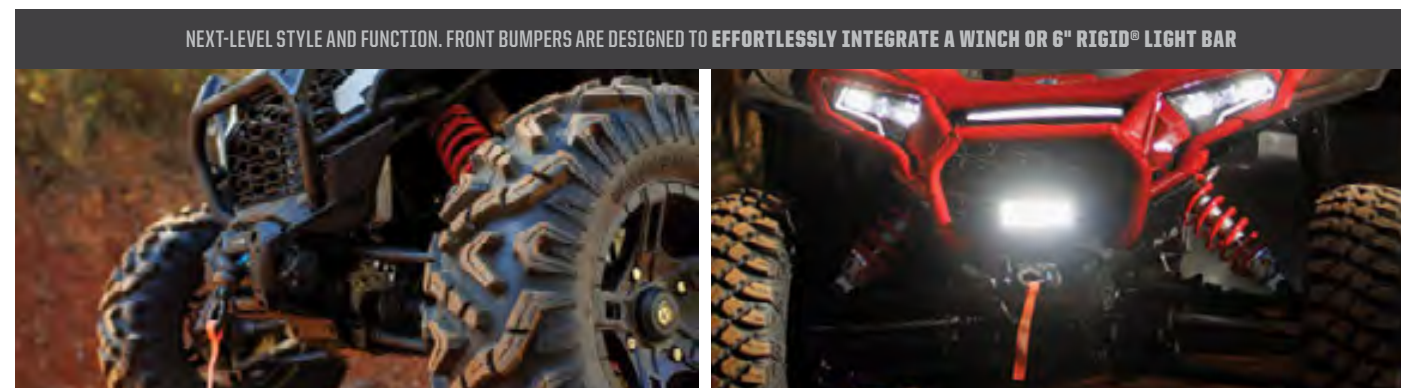

CLOSED/UNLOCKED

OPEN/LOCKED

NEXT-LEVEL STYLE AND FUNCTION. FRONT BUMPERS ARE DESIGNED TO EFFORTLESSLY INTEGRATE A WINCH OR 6" RIGID® LIGHT BAR

INTEGRATED WINCH
SEE P. 59

RIGID® 6" LIGHT BAR
SEE P. 54

FENDER FLARES & ARM GUARDS