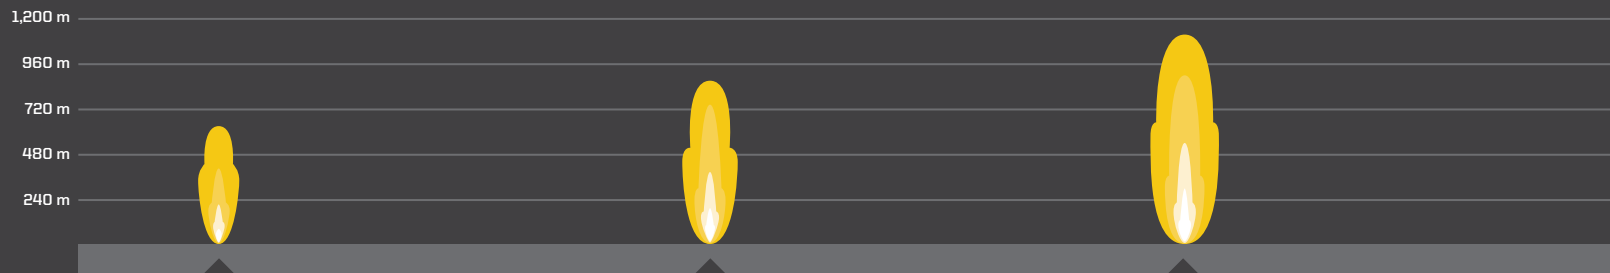

RIGID® LIMITED LIFETIME WARRANTY

If you own a RIGID® light and it breaks, we will replace or repair it for life.*

1. CHOOSE YOUR LIGHT BAR

LIGHT BAR OPTIONS

BRAND SIZE TYPE	RIGID® 6" DUAL-ROW E-SERIES	TURBO R PRO XP RIGID® 28" SR-SERIES	RIGID® 32" SR-SERIES
RAW LUMENS	9,504	17,556	20,064
PN	2884649	2884074	2884648
FITMENT	PRO R 4 '22-23, PRO R '22-23, TURBO R 4 '22-23, TURBO R '22-23, PRO XP 4 '20-23, PRO XP '20-23	TURBO R 4 '22-23, TURBO R '22-23, PRO XP 4 '20-23, PRO XP '20-23	PRO R 4 '22-23, PRO R '22-23, TURBO R 4 '22-23, TURBO R '22-23, PRO XP 4 '20-23, PRO XP '20-23
	MOUNTS IN WINCH POCKET FOR SEAMLESS INTEGRATION IN FRONT BUMPERS	DESIGNED FOR USE WITH LIGHT POCKET ALUMINUM ROOF	MOUNTS TO ROOF FOR MAXIMUM VISIBILITY