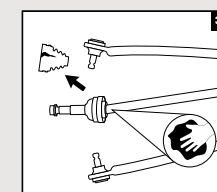

Remove old boot and clean joint.