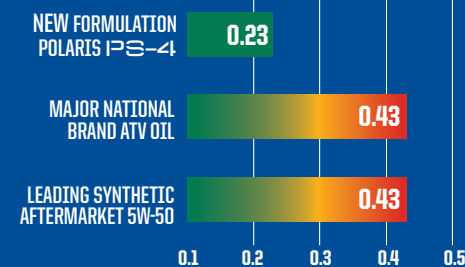

ENGINE WEAR TEST LOWER NUMBER = LESS WEAR OF CRITICAL ENGINE PARTS LESS WEAR MEANS LONGER ENGINE LIFE

ASTM D4172. In 3rd party against 11 competitive products Polaris had 40% or better wear protection compared to all of the test products.

THE BEST PROTECTION

- At least 40% improved wear protection compared to previous Polaris PS-4 formulation and all aftermarket oils tested

Best engine protection against wear for the longest engine life.