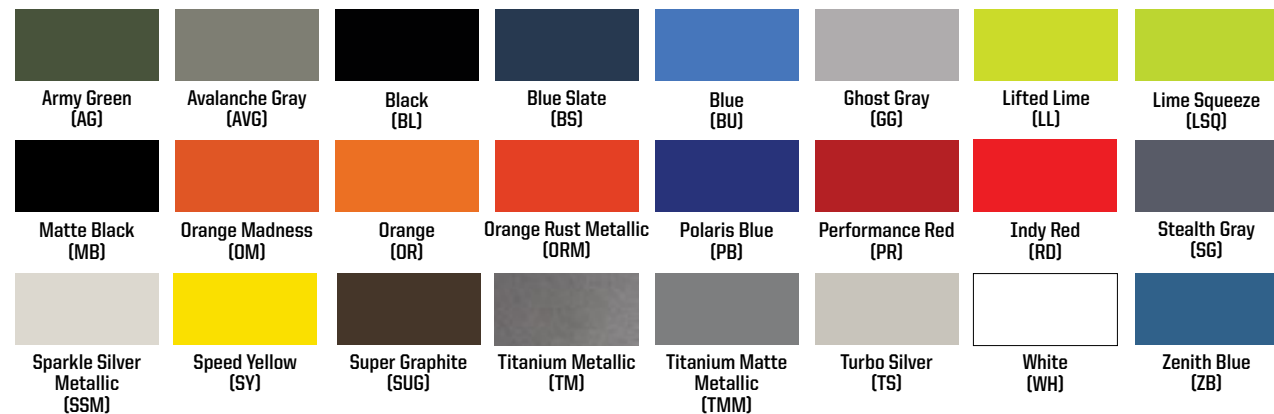

» **P199Y333**
PRO R 4 '22-23, PRO R '22-23,
TURBO R 4 '22-23, TURBO R '22-23,
PRO XP 4 '20-23, PRO XP '20-23

■ BL ■ BU ■ RD ■ WH

A PRO XP CAGE

- Completely restyles your RZR as a direct replacement for the stock cage
- 1.75" & 2" x .095" Wall DOM steel tubing
- Available in Polaris signature colors
- Not compatible with Polaris windshields, Polaris roofs, stage 4 audio, rear panel or spare tire carrier

**PRO XP
NO INTRUSION**

» **P199C049**
PRO XP '20-23

» **P1910C049**
PRO XP 4 '20-23

■ BL ■ PB ■ RD ■ TM ■ WH ■ LSQ* ■ SSM
■ PR ■ OR ■ ZB ■ TMM ■ OM ■ SY ■ SG

*Not available for 2-Seat

**PRO XP
"V" INTRUSION**

» **P199C050**
PRO XP '20-23

» **P1910C050**
PRO XP 4 '20-23

*Not available for 2-Seat

B PRO XP ROOF

- Designed to work with the Pro Armor cage, comes ready to install
- Available in multiple Polaris signature colors
- Available with or without light pocket
- Made from .08" aluminum to be both lightweight and strong
- Protects you from the elements

**PRO XP
NON-POCKET**

» **P199R137**
PRO XP '20-23

» **P1910R137**
PRO XP 4 '20-23

■ BL ■ PB ■ RD ■ TM ■ WH ■ LSQ* ■ SSM
■ PR ■ OR ■ ZB ■ TMM ■ OM ■ SY ■ SG

*Not available for 2-Seat

**PRO XP
POCKET**

» **P199R138**
PRO XP '20-23

» **P1910R138**
PRO XP 4 '20-23

■ BL ■ PB ■ RD ■ TM ■ WH ■ LSQ* ■ SSM
■ PR ■ OR ■ ZB ■ TMM ■ OM ■ SY ■ SG

*Not available for 2-Seat