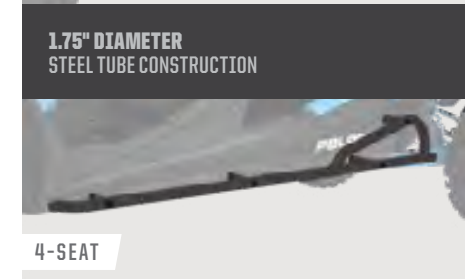

2-SEAT

4-SEAT

COLOR	2-SEAT	4-SEAT
MATTE BLACK	2879456-458	2882079-458
INDY RED	2881586-293	NA
	2-SEAT: TURBO S '18-21, XP TURBO '15-21, XP 1000 '14-23 4-SEAT: TURBO S 4 '19-21, XP 4 TURBO '16-21, XP 4 1000 '14-23