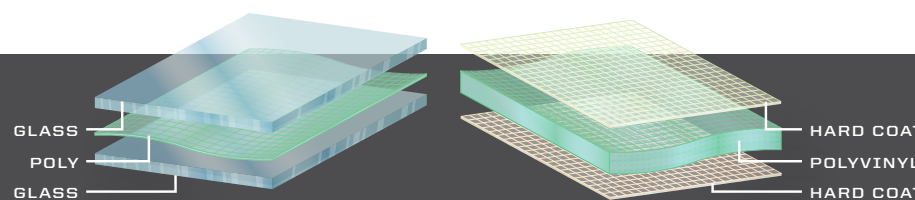

GLASS VS HARD COAT POLY

- Superior optical clarity (automotive level)
- Scratch-resistant
- Seals tight
- Cold weather/heavy duty

- Lightweight, flexible, easy to store/remove
- Impact-resistant
- 30x more scratch resistance than regular poly windshields

REAR PANEL

LOCK & RIDE POLY REAR PANEL

- Designed with a flat polycarbonate viewing area to maintain rearward visibility
- A thermoformed shroud seals the lower portion of the cab to reduce rear air swirl
- Compatible with all storage and the spare tire carrier

» 2884519
XP 4 '24, XP '24
NOT COMPATIBLE WITH REAR SPEAKER PODS (2883945)

RECOMMENDED 2-SEAT CAB

2884545	FULL VENTED WINDSHIELD - GLASS
2884579	GLASS WINDSHIELD WIPER KIT
2884519	POLY REAR PANEL
2884553	POLY SPORT ROOF
2884533	UPPER DOORS

Available on 2-Seat and 4-Seat vehicles.

RECOMMENDED 4-SEAT CAB

2884542	FULL VENTED WINDSHIELD - HARD COAT POLY
2884519	POLY REAR PANEL
2884551-458	ALUMINUM ROOF
2884534	UPPER DOORS

Available on 2-Seat and 4-Seat vehicles.