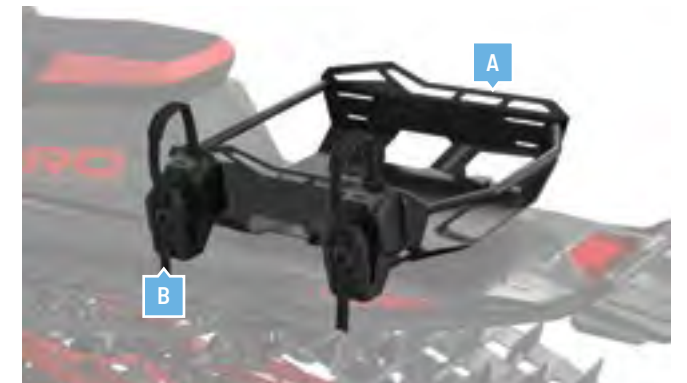

IR LOCK & RIDE FLEX ADVENTURE RACK BAG

MATRYX AXYS PRO-RIDE

- Keep your gear dry with water resistant material
- Includes 1 large roll top compartment, and 1 small rolltop compartment
- Adjustable organizer with zipper and pockets; additional zipper pockets throughout the bag
- Features magnetic Fidlock® buckles for easy and secure use in the cold even with gloves on
- Adventure Rack (2890018) required, sold separately

2890599
ALL MATRYX 136 AND LONGER, ALL AXYS & PRO-RIDE 136 AND LONGER WITH FULL TUNNEL AND LOCK & RIDE FLEX ADAPTER KIT