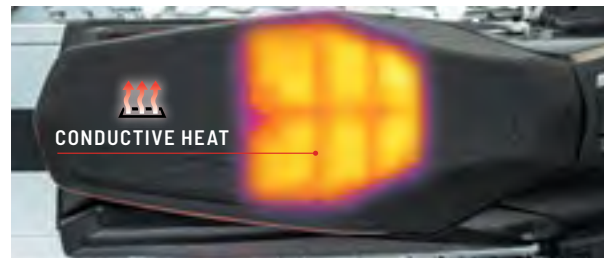

DRIVER GAUNTLETS MATRYX

- Premium nylon construction delivers protection from cold
- Clear poly panels allow for handlebar switch visibility
- Requires Defend Handguard Mounts (2884617) for install, sold separately

2884814
ALL MATRYX INDY, SWITCHBACK & VOYAGEUR