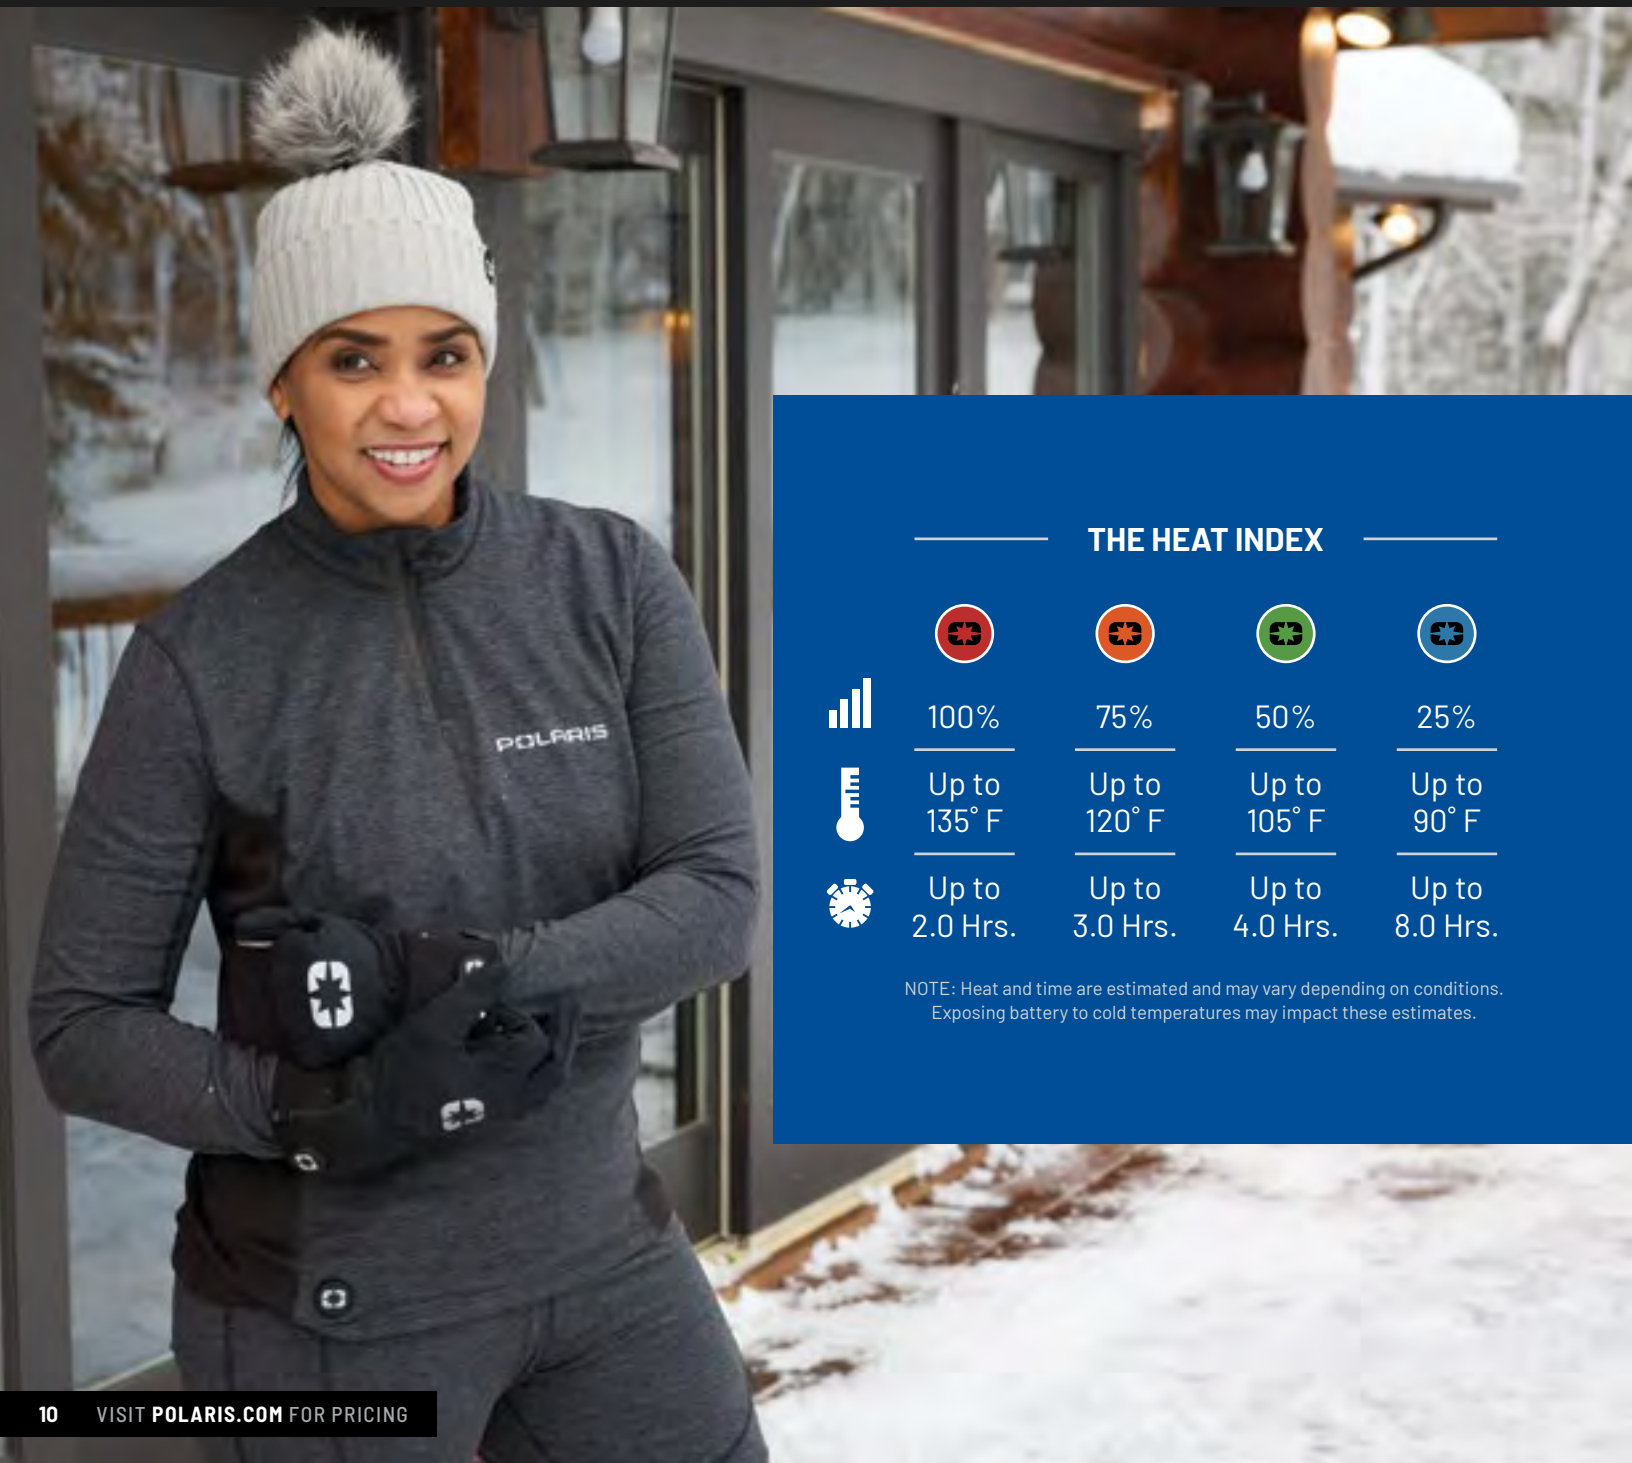

POLARIS HEATED APPAREL

Keep warm even on the coldest days with Polaris Heated Apparel. By keeping the heat close to your body, you can stay out longer on all your winter adventures. The Polaris Heated Apparel lineup includes the Heated Vest, Heated Base Layers, and a Heated Glove Liner for both men and women. Easily control your heat setting with the touch of a button.

THE HEATED ADVANTAGE

The Polaris Heated Apparel lineup features lightweight, moisture wicking fabric infused with stretch panels and a chafe free waistband to give you the most comfortable layering to wear on all of your cold weather adventures, on or off the trail.

Our lineup has multiple heat panels for evenly distributed heat for maximum warmth and comfort. Easily adjust between 4 heat settings for changing weather conditions with built-in buttons.

THE HEAT INDEX

	100%	75%	50%	25%
	100%	75%	50%	25%
	Up to 135° F	Up to 120° F	Up to 105° F	Up to 90° F
	Up to 2.0 Hrs.	Up to 3.0 Hrs.	Up to 4.0 Hrs.	Up to 8.0 Hrs.

NOTE: Heat and time are estimated and may vary depending on conditions. Exposing battery to cold temperatures may impact these estimates.