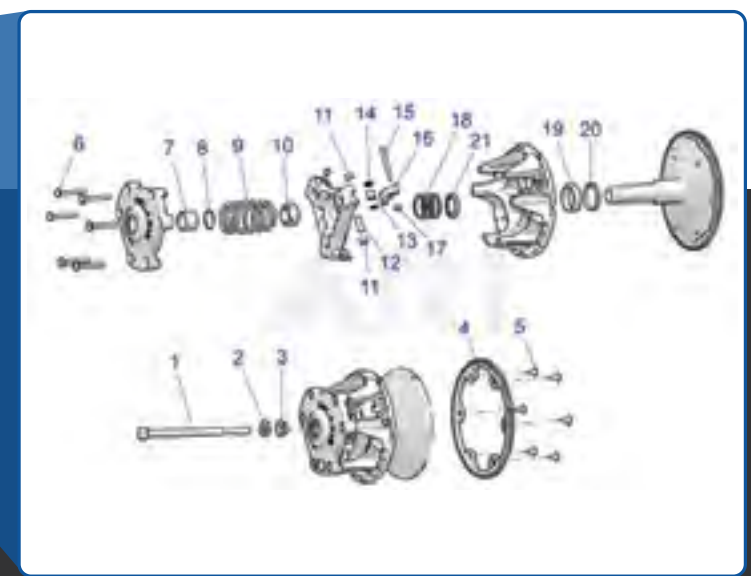

SHOP FOR SERVICE PARTS ONLINE OR VISIT YOUR POLARIS DEALER