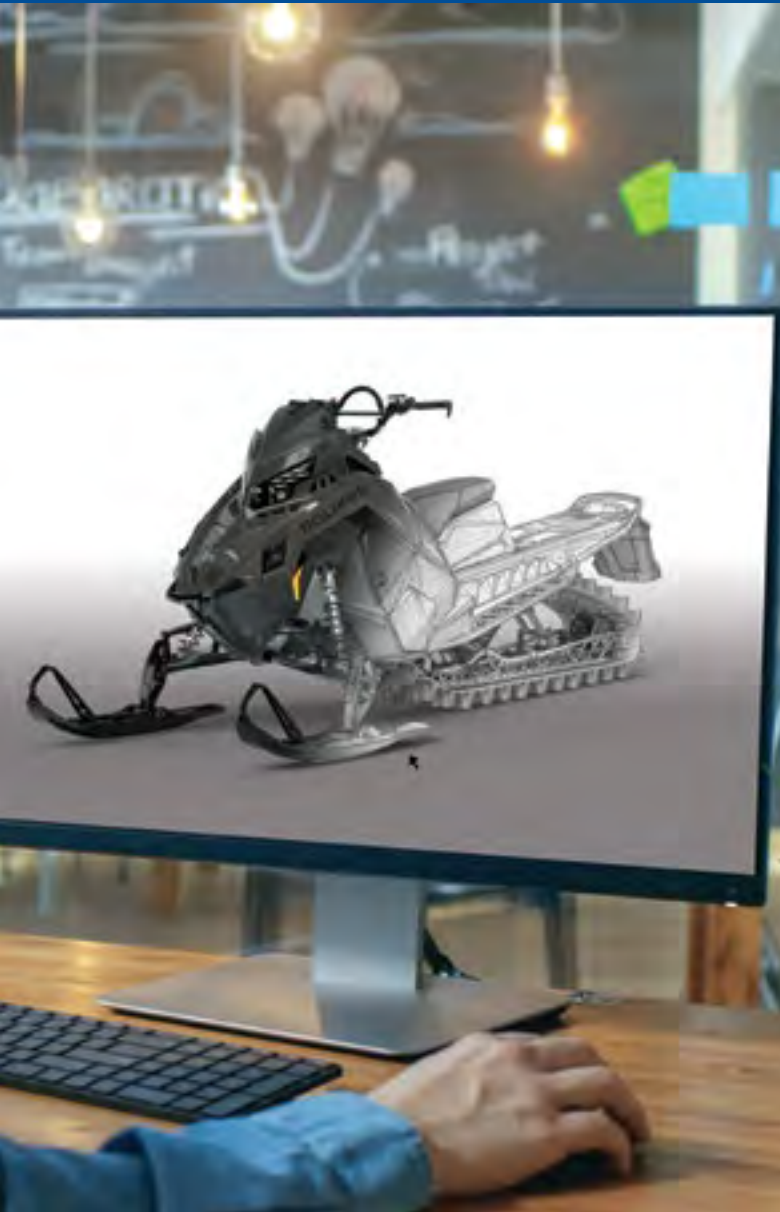

DESIGNED

by the people who designed your vehicle.