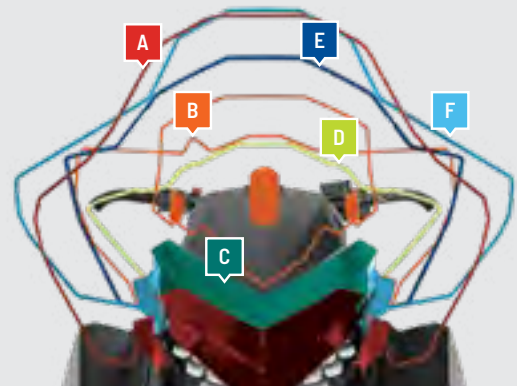

Easily modify to your desired level of wind protection with the adjustable windshield, or find the right windshield built for the type of riding you do most.

BEZEL MATRYX

■ Gloss Black	2884936-266
■ Indy Red	2884936-293
■ Orange Burst	2884936-647
■ Sky Blue	2884936-737
■ Polaris Blue	2884936-751
■ Plum Crazy	2884936-784
■ Neon	2884936-801