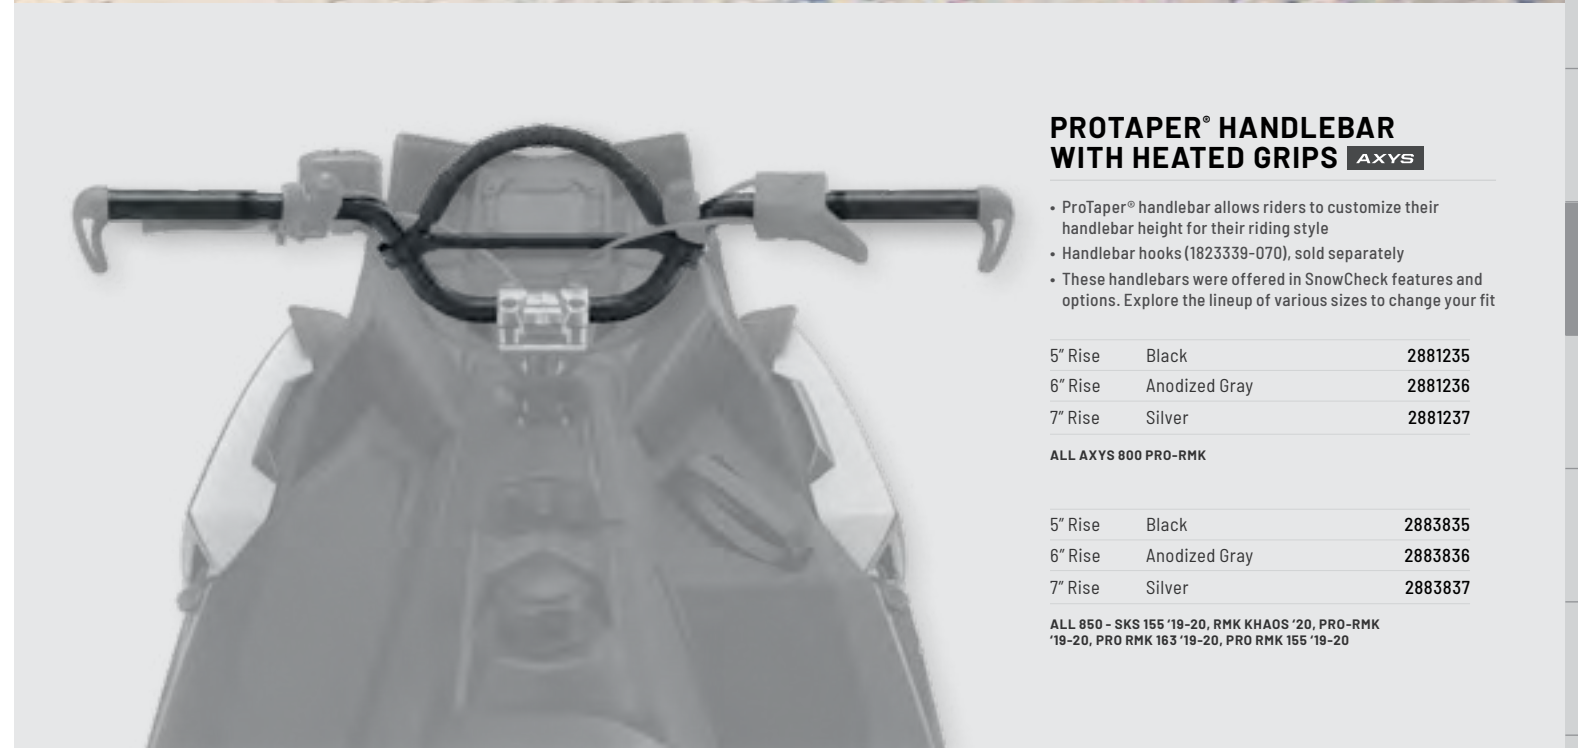

AXYS - HANDLEBARS

PROTAPER® HANDLEBAR WITH HEATED GRIPS **AXYS**

- ProTaper® handlebar allows riders to customize their handlebar height for their riding style
- Handlebar hooks (1823339-070), sold separately
- These handlebars were offered in SnowCheck features and options. Explore the lineup of various sizes to change your fit

5" Rise	Black	2881235
6" Rise	Anodized Gray	2881236
7" Rise	Silver	2881237

ALL AXYS 800 PRO-RMK

5" Rise	Black	2883835
6" Rise	Anodized Gray	2883836
7" Rise	Silver	2883837

ALL 850 - SKS 155 '19-20, RMK KHAOS '20, PRO-RMK '19-20, PRO RMK 163 '19-20, PRO RMK 155 '19-20

MOUNTAIN HOOP **AXYS**

2882118

ALL AXYS 120 - 146 SNOWMOBILES, ALL TITAN

HANDLEBAR HOOK **AXYS**

2872482-070

DOES NOT FIT PROTAPER® BARS

MIRRORS **AXYS**

- Wide-angle view
- Non-fogging glass
- Folding design for use with cover
- Includes mounting hardware
- Sold as a pair

2880292

ALL AXYS