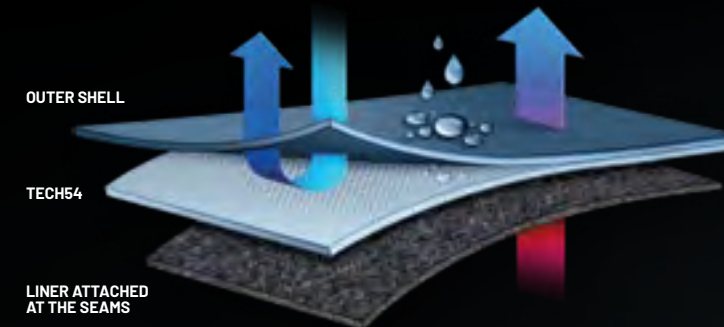

TECH54

TECHNOLOGY TO OWN THE EXTREMES

ELEVATE YOUR RIDE WITH EXCLUSIVE TECH54 RIDING GEAR DESIGNED TO KEEP YOU WARM AND DRY.

Our Apparel Center of Excellence developed TECH54—a waterproof, breathable membrane featured in every Polaris jacket, bib and monosuit. This exclusive technology allows perspiration to escape and keeps water out, so no matter how you ride, or where you ride, you stay dry, warm and comfortable.

WATERPROOF/BREATHABLE

TECH54 is our single-layer bonded laminate technology that brings waterproof breathability and riding comfort to a new level in every Polaris jacket and bib.

DWR

RESIST MOISTURE

Every Polaris jacket and bib is treated with a DWR (Durable Water Repellent) coating to prevent precipitation from saturating the outer fabric, so your gear doesn't get soggy. The DWR coating causes water to bead up and run off, keeping you comfortable and dry.