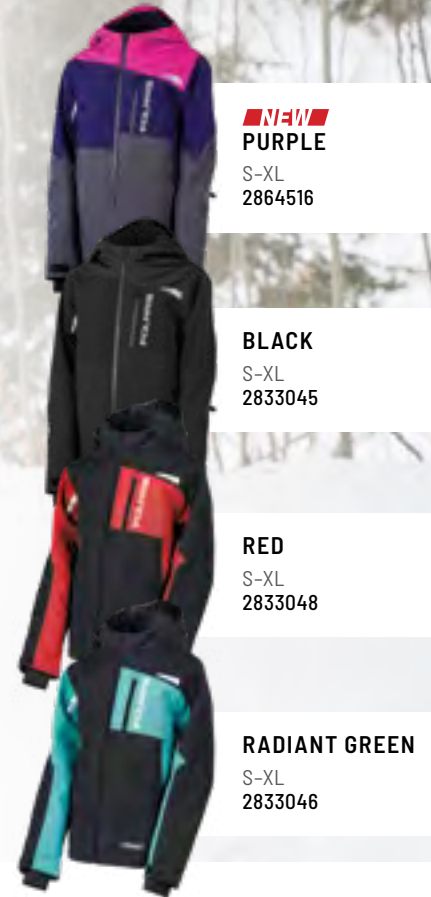

NEW
SPACE DYE POM BEANIE
Blue | One Size | 2864703
Pink | One Size | 2864704

FOR THE NEXT GENERATION OF OUTDOOR ENTHUSIASTS

YOUTH RIDING GEAR

NEW
PURPLE
S-XL
2864516

BLACK
S-XL
2833045

RED
S-XL
2833048

RADIANT GREEN
S-XL
2833046

TECH54