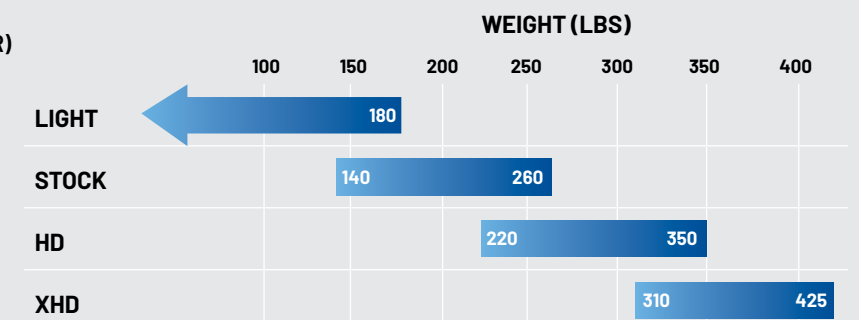

AXYS - PASSENGER SEATING

LOCK & RIDE FT2 PASSENGER SEAT AXYS

- Includes backrest, seat and handholds
- Heated grips and plug-in for passenger's heated visor
- Installs/removes easily with Lock & Ride technology
- Requires FT2 Rear Seat Rack (2883646), sold separately

Standard | **2883637**
ALL AXYS INDY FULL TUNNEL SNOWMOBILES,
AND AXYS SWITCHBACK ASSAULT

Heated | **2884208**
ALL AXYS INDY FULL TUNNEL SNOWMOBILES,
AND AXYS SWITCHBACK ASSAULT

LOCK & RIDE FT2 REAR SEAT RACK AXYS

- Attaches via Lock & Ride technology
- Made of powder-coated high-quality steel

2883646
ALL AXYS INDY FULL TUNNEL SNOWMOBILES,
AND AXYS SWITCHBACK ASSAULT

FT2 UNDER-RACK BAG AXYS

- Easy access with weather-resistant zipper
- Compression-molded design provides rigidity
- Attaches directly to rack with water-resistant Velcro®

2883714
ALL AXYS INDY FULL TUNNEL SNOWMOBILES,
AND AXYS SWITCHBACK ASSAULT

HAND-WARMER POWER KIT AXYS

1. Required to power the passenger hand-warmers on MY17-18 AXYS 144 sleds
2. **2883851**
   ALL MY18 AXYS 600/800 137 & 144 SWITCHBACK ASSAULT

LOCK & RIDE X2 BACKREST WITH HANDHOLDS AXYS

- Enhance passenger comfort and confidence
- Heated handholds
- Provides passenger with comfortable backrest
- Requires X2 Passenger Seat (2880378), sold separately

2881164
SWITCHBACK ADVENTURE '19-20, SWITCHBACK '19-20

X2 PASSENGER SEAT AXYS

- Quick and easy installation
- Includes mounting hardware and heavier rear spring
- X2 Backrest with Handholds (2881164), sold separately

2880378
SWITCHBACK ADVENTURE '19-20, SWITCHBACK '19-20

PASSENGER FOOTRESTS AXYS

- Add passenger comfort and security with passenger footrests
- Extruded aluminum design attaches directly to running board

SWITCHBACK 137 | **2882817**
AXYS SWITCHBACK