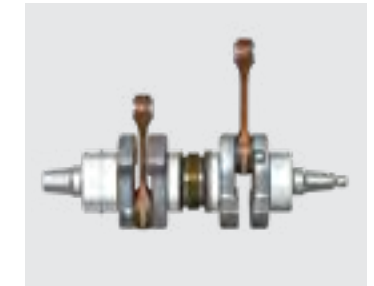

CRANKSHAFT BEARING

Provides hydrodynamic barrier on bearing interfaces to extend upper and lower rod bearing life.

- Provides accurate oiling under extreme cold conditions
- Excellent film retention and heat transfer properties
- Corrosion inhibitors protect during off-season storage