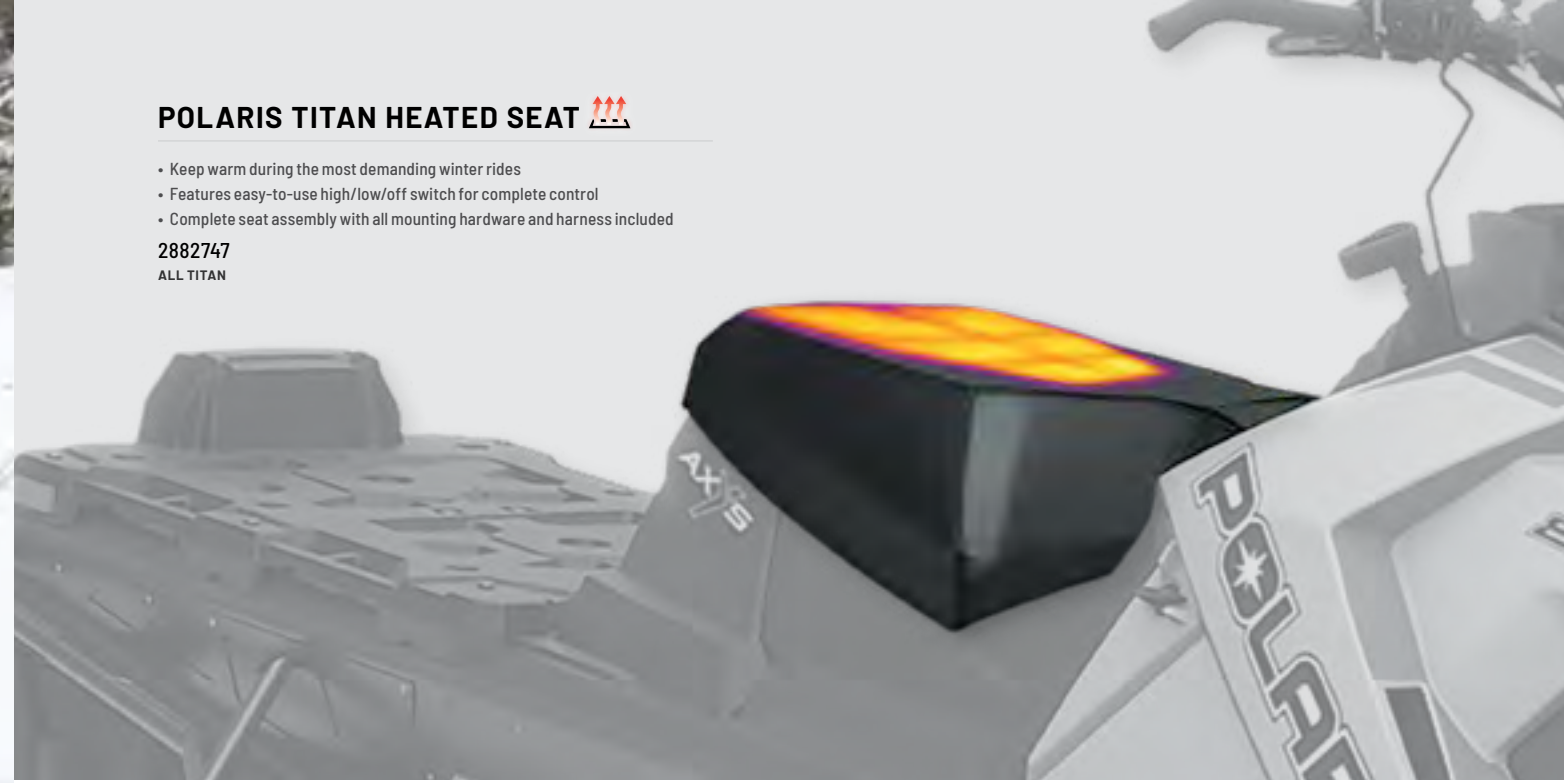

POLARIS TITAN HEATED SEAT

- Keep warm during the most demanding winter rides
- Features easy-to-use high/low/off switch for complete control
- Complete seat assembly with all mounting hardware and harness included

2882747
ALL TITAN

RUNNING BOARD CLOSE-OUT PLATES

- Aids in water and slush protection when riding in wet conditions
- Premium polyethylene design delivers lightweight protection

2882810
ALL TITAN