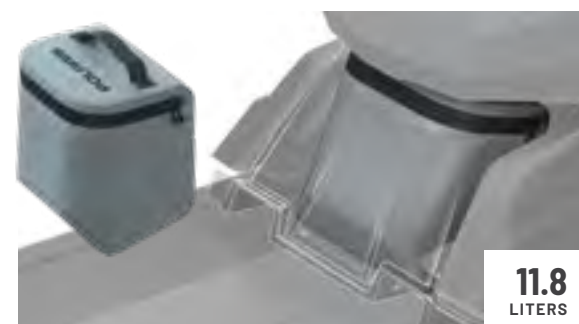

11.8 LITERS

UNDERSEAT LINER BAG

MATRYX

- Fits inside factory underseat compartment for waterproof storage

2884752

ALL MATRYX INDY, SWITCHBACK & VOYAGEUR