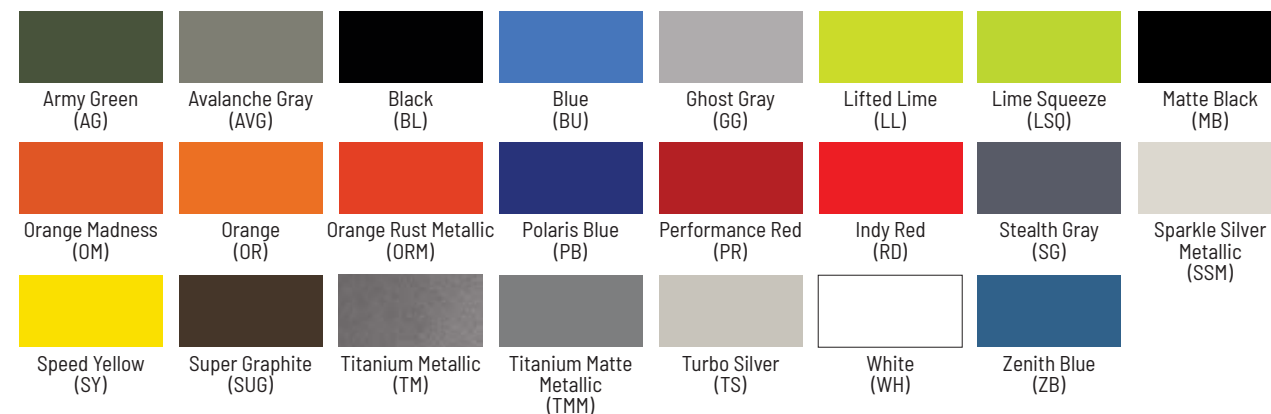

WINDSHIELD

- Laminated safety glass protects driver and passengers, while the vented design allows for minimal airflow through the cab
- Comes with all hardware for easy installation
- Fits Pro Armor cage and roof

PRO XP » P199W463†
PRO XP/4 '20-24

PRO R TURBO R » P219W463*
PRO R/4 '22-24, TURBO R/4 '22-24

■ BL† ■ MB* ■ PB ■ RD ■ TM† □ WH† ■ SSM† ■ PR†
■ OR† ■ TS* ■ ZB† ■ TMM ■ OM† ■ SY† ■ SG

Colors without a † or * are available in both part numbers

STOCK CAGE INTRUSION BAR

- Matte black, powder-coated finish to match the stock cage
- Constructed of 1.75" DOM steel tubing to add strength to the stock cage
- Bolts directly to the stock cage and easily installs in minutes with no drilling
- V intrusion

» P199U303MB
TURBO R/4 '22-24, PRO XP/4 '20-24

G-FORCE PRO SEATS

- Re-enforced with K-Tex to eliminate holes due to rubbing
- Loose cushion with sand drain
- Available in Polaris signature colors
- Easy installation with no drilling
- Military spec parachute cording is used to suspend the seat
- Painted black seat frame for anti-corrosion
- Marine Grade Vinyl for lasting durability

» FRONT P199S193
PRO R/4 '22-24, TURBO R/4 '22-24, PRO XP/4 '20-24

» REAR P1910S194
PRO R/4 '22-24, TURBO R/4 '22-24, PRO XP/4 '20-24

■ BL ■ BU ■ RD □ WH*
*Not available for rear seat

FRONT GRILLE

- Add unique styling and quality with an aggressive sport design
- Frame available in signature Polaris colors with a black powder-coated mesh
- Black side grilles are included

PRO XP » P199U305†
PRO XP/4 '20-24

PRO R TURBO R » P2111U305*
PRO R/4 '22-24, TURBO R/4 '22-24

■ BL ■ MB ■ PB ■ RD ■ TM† □ WH† ■ LSQ† ■ SSM† ■ PR†
■ OR† ■ AG† ■ ORM† ■ SUG† ■ TS ■ ZB† ■ TMM ■ OM ■ SY†
■ SG ■ AVG* ■ LL ■ GG

Colors without a † or * are available in both part numbers

A-ARM & TRAILING GUARDS