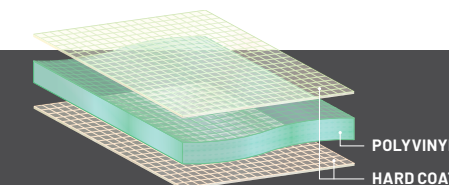

HARD COAT POLY

- Lightweight, flexible, easy to store/remove
- Impact-resistant
- 30x more scratch resistance than regular poly windshields