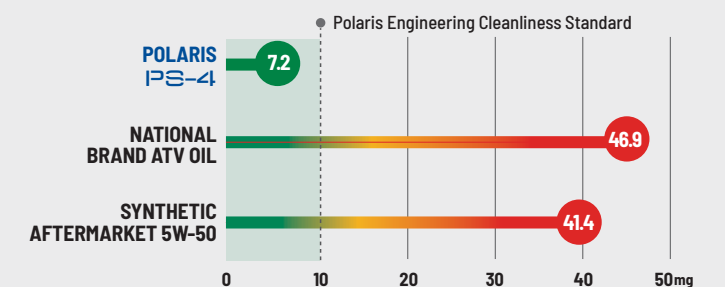

DEPOSIT TEST

LOWER DEPOSITS = MAXIMUM POWER

OIL CHANGE KITS

These convenient kits include everything needed including filter and oil volume per vehicle

PART NUMBER	VEHICLE FITMENT	PART NUMBER
2890882	RANGER XD 1500	2890883
2202166	RANGER/RZR/SPORTSMAN 570, TWIN 600, TWIN 700, TWIN 800	2890056
2879323	RANGER, GENERAL 900-1000, RZR 900-1000, RS1, POLARIS XPEDITION	2890057
2877473	RANGER/SPORTSMAN 300-500, SPORTSMAN/SCRAMBLER 500/850/1000	2890055
2881696	RZR TURBO (NON PRO R)	2890058
2890880	RZR PRO R	2890881

POLARIS INVESTS IN EACH OIL AT & ABOVE THESE LEVELS

12+ DEDICATED
TEAM MEMBERS
FOCUSSED ON POLARIS OIL

18+ MONTHS
DEVELOPMENT & TESTING

76,000+ HOURS
DYNO TESTING

2.2/3.5 MILLION+
MILES/KM
FIELD TESTING