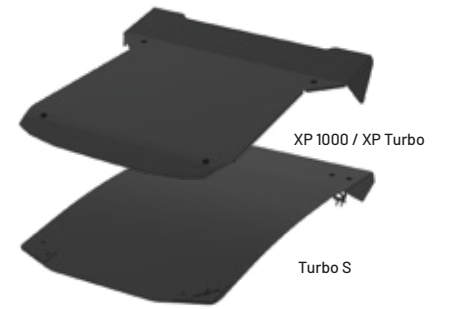

ALUMINUM ROOF

- Seals to the vehicle frame for the best protection and great integration with other RZR accessories
- Strong and durable 5051 aluminum construction for long-lasting, reliable protection

COLOR	2-SEAT	4-SEAT (NOT SHOWN)
MATTE BLACK	2881582-458	2881592-458
INDY RED	NA	2881592-293
	XP TURBO '15-21, XP 1000 '14-23	XP 4 TURBO '16-21, XP 4 1000 '14-23
MATTE BLACK	2884086-458	2884087-458
	TURBO S '18-21	TURBO S 4 '19-21

COMES STOCK ON TURBO S AND TURBO S 4 DYNAMIX