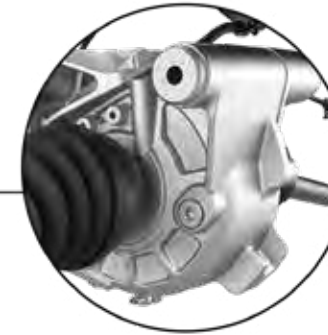

DEMAND DRIVE FLUID*

Proprietary formulation prevents clutch slippage and chatter and reduces component wear and corrosion.

» 1 QT • 2877922

» 2.5 GALLONS • 2877923

*RZR MODELS EXCEPT PRO R / 4

*Pro R/4 '22-24 require Angle Drive Fluid (2889280)

PREMIUM GAS SHOCK OIL

» 1 QT • 2874124

WALKER EVANS RACING® REBUILDABLE SHOCKS

» 1 QT PREMIUM • 2870995

» 2.5 GALLONS PREMIUM • 2872279

FOX® REBUILDABLE SHOCKS

SUSPENSION/ U-JOINT GREASE

» 3 OZ • 2871515

» 14 OZ • 2871551

ALL-SEASON GREASE TUBE

Specialized water-resistant lubricant

» 3 OZ • 2871322

» 14 OZ • 2871423

ANGLE DRIVE FLUID*

Provides maximum protection in high-torque/high-pressure conditions. Reduces wear, corrosion and oxidation in rear angle drives

» 1 QT • 2889280

CARBON CLEAN

Ultimate fuel and injection system cleaner

» 12 OZ • 2881413

ADVANCED FUEL TREATMENT

Dual antioxidant formula protects jets and fuel system from gum and varnish

» 12 OZ • 2881416