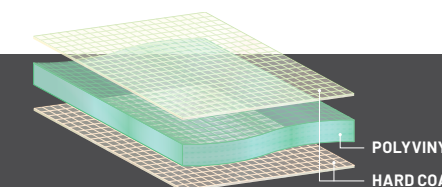

HARD COAT POLY

Lightweight, flexible, easy to store/remove
Impact-resistant
30x more scratch resistance than regular poly windshields

REAR PANEL

LR LOCK RIDE POLY REAR PANEL

- Designed with a flat polycarbonate viewing area to maintain rearward visibility
- A thermoformed shroud seals the lower portion of the cab to reduce rear air swirl
- Compatible with all storage and the spare tire carrier

» 2884519
XP/4 '24

Not compatible with Rear Speaker Pods (2883945)

RECOMMENDED 2-SEAT CAB

- 2884545 • Full Vented Windshield - Glass
- 2884579 • Glass Windshield Wiper Kit
- 2884519 • Poly Rear Panel
- 2884553 • Poly Sport Roof
- 2884533 • Upper Doors

Available on 2-Seat and 4-Seat vehicles.

RECOMMENDED 4-SEAT CAB

- 2884542 • Full Vented Windshield - Hard Coat Poly
- 2884519 • Poly Rear Panel
- 2884551-458 • Aluminum Roof
- 2884534 • Upper Doors

Available on 2-Seat and 4-Seat vehicles.