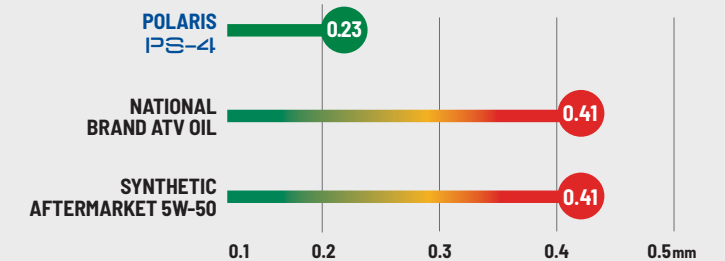

ENGINE WEAR TEST

LOWER NUMBER = LESS ENGINE COMPONENT WEAR
LESS WEAR ON PARTS MEANS LONGER ENGINE LIFE