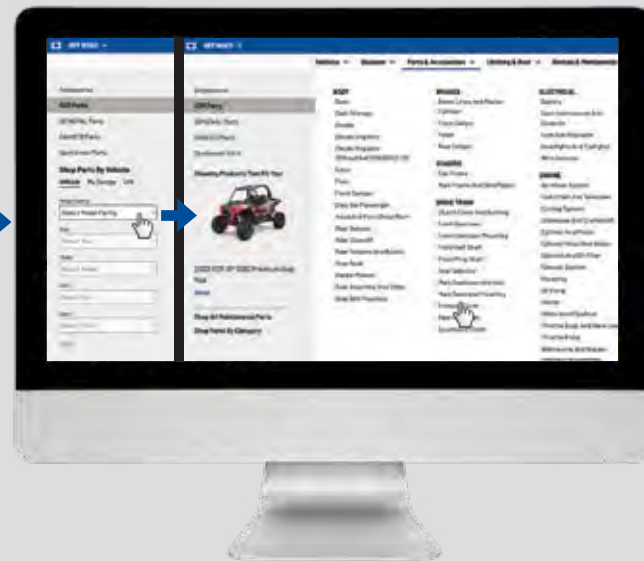

SHOP FOR SERVICE PARTS ONLINE OR VISIT YOUR POLARIS DEALER.

OVER
100,000
PARTS
AVAILABLE!

LOOK-UP PARTS ON POLARIS.COM

FOR EASY PARTS IDENTIFICATION, VIEWS OF ASSEMBLIES & MORE!

STEP 1

Visit Polaris.com/RZR
Click the "Parts & Accessories" tab