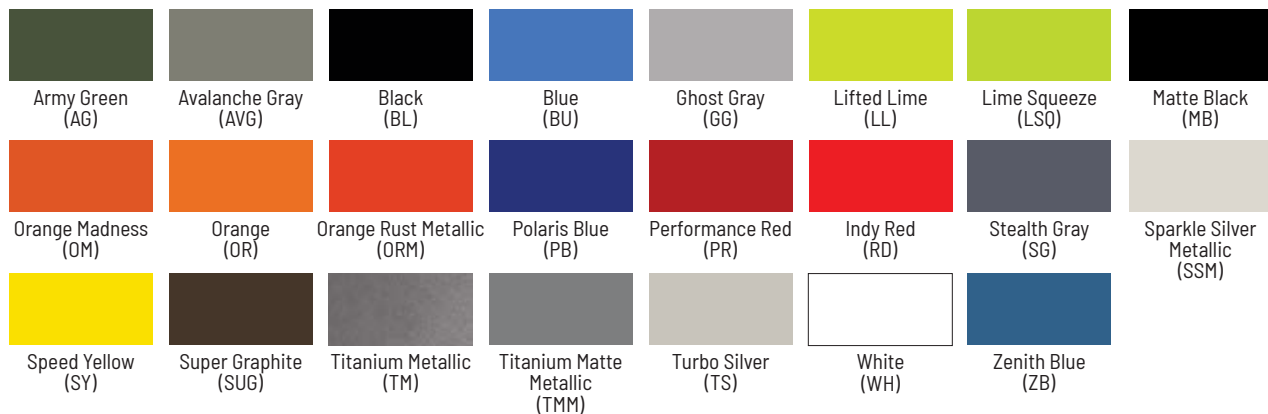

A PRO XP CAGE

- Completely restyles your RZR as a direct replacement for the stock cage
- 1.75" & 2" x .095" Wall DOM steel tubing
- Available in Polaris signature colors
- Not compatible with Polaris windshields, Polaris roofs, stage 4 audio, rear panel or spare tire carrier

PRO XP NO INTRUSION

1. » P199C049
   PRO XP '20-24
2. » P1910C049
   PRO XP 4 '20-24

PRO XP "V" INTRUSION

1. » P199C050
   PRO XP '20-24
2. » P1910C050
   PRO XP 4 '20-24

■ BL ■ PB ■ RD ■ TM ■ WH ■ LSQ* ■ SSM
■ PR ■ OR ■ ZB ■ TMM ■ OM ■ SY ■ SG

*Not available for 2-Seat

B PRO XP ROOF

- Designed to work with the Pro Armor cage, comes ready to install
- Available in multiple Polaris signature colors
- Available with or without light pocket
- Made from .08" aluminum to be both lightweight and strong
- Protects you from the elements

PRO XP NON-POCKET

1. » P199R137
   PRO XP '20-24
2. » P1910R137
   PRO XP 4 '20-24

PRO XP POCKET

1. » P199R138
   PRO XP '20-24
2. » P1910R138
   PRO XP 4 '20-24

■ BL ■ PB ■ RD ■ TM ■ WH ■ LSQ* ■ SSM
■ PR ■ OR ■ ZB ■ TMM ■ OM ■ SY ■ SG

*Not available for 2-Seat