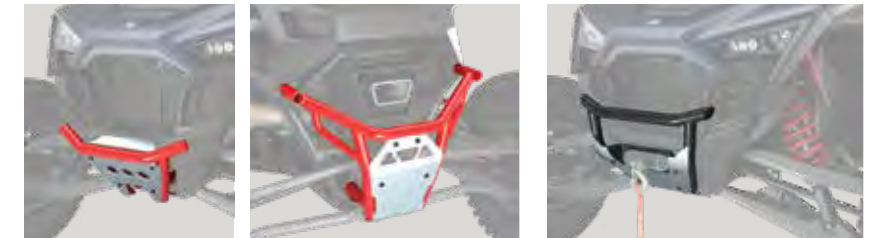

PRE RUNNER BUMPER

- Durable, powder-coated 1.5" steel tube

	PRO R	TURBO R	PRO R
COLOR	FRONT		REAR
■ MATTE BLACK	2884354-458		2884358-458
■ INDY RED	2884354-293		2884358-293
	PRO R/4 '22-24, TURBO R/4 '22-24		PRO R/4 '22-24

Not compatible with a winch

PRE RUNNER WINCH BUMPER

- Durable, powder-coated 1.5" steel tube
- Requires winch (2884340, 2884341), sold separately

	PRO R	TURBO R
COLOR	FRONT	
■ MATTE BLACK	2884355-458	
■ INDY RED	2884355-293	
	PRO R/4 '22-24, TURBO R/4 '22-24