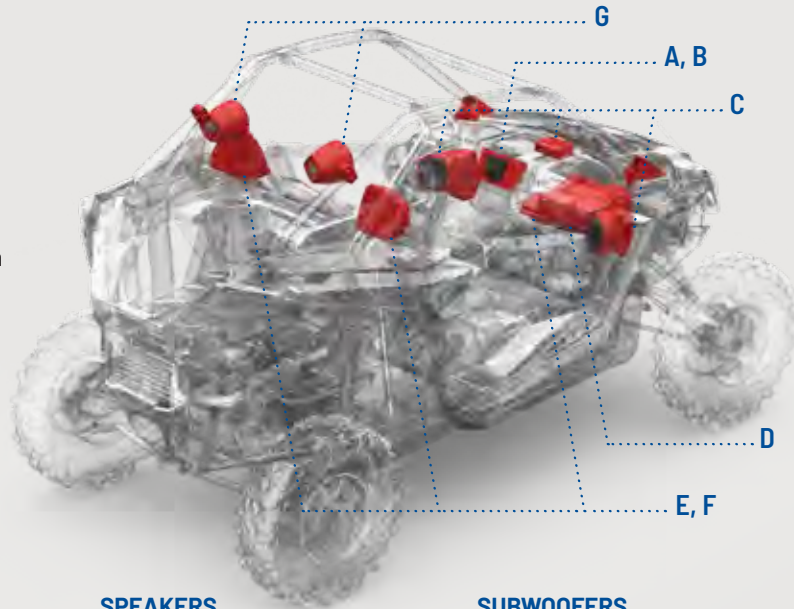

> AUDIO

Rockford Fosgate® partnered with Polaris to create the next evolution of factory-installed off-road audio. Purpose-built to stand up to any outdoor environment and designed to perform no matter the ride. Specifically tuned and rider-centric to create an audio experience that is second to none.

PLUG & PLAY

ELEMENT READY

NO LOSS OF CARGO SPACE

BLUETOOTH®

SOURCE UNITS

- Designed specifically for the Pro platform
- Tuned to combat wind and motor noise, delivering an incredible sound no matter the speed
- Element ready design guards against dust and moisture intrusion

AMPLIFIERS

- Ultra Compact CLEAN technology
- Highly efficient design capable of being pushed hard without overheating

SPEAKERS

- Off-road Optimized Element Ready speakers thrive in any outdoor environment
- Specifically tuned enclosures create rich cockpit sound
- Rugged, yet lightweight, materials that don't sacrifice speed for sound

SUBWOOFERS

- High-power, high-excursion subwoofer that acoustically couples with the cockpit for perfect bass response
- Torture tested to ensure long life and performance

A. 7" DISPLAY POWERED BY RIDE COMMAND*

» 2884072
PRO R/4 '22-24, TURBO R/4 '22-24, PRO XP/4 '20-24
STANDARD ON PREMIUM/ULTIMATE MODELS
Requires Mount Kit 2884584

SEE P. 94 FOR FULL RIDE COMMAND DETAILS

B. PMX-P2 HEAD UNIT

- 2.7" full color display
- AM/FM/WB tuner & Pandora® control
- Bluetooth® connectivity
- Includes mount kit

» 2884256
PRO R/4 '22-24, TURBO R/4 '22-24, PRO XP/4 '20-24
NOT COMPATIBLE WITH PREMIUM/ULTIMATE MODELS

C. STAGE 2 TOP SELLER FULL RANGE AMPLIFIER AND FRONT UNDER-DASH SPEAKERS

- 400 watt full range amplifier
- 50 watt 6.5" component speakers including tweeters with enclosures

» 2883943
PRO R/4 '22-24, TURBO R/4 '22-24, PRO XP/4 '20-24
STANDARD ON PREMIUM/ULTIMATE MODELS
Harness (2415467) required with PMX-P2 Head Unit on Sport models

D. STAGE 3 10" POWERED SUBWOOFER UPGRADE

- 400 watt 10" subwoofer with enclosure and grille
- 400 watt integrated subwoofer amplifier

» 2883857
PRO R/4 '22-24, TURBO R/4 '22-24, PRO XP/4 '20-24

E. STAGE 4 10" POWERED SUBWOOFER WITH REAR COAXIAL SPEAKER UPGRADE

- 400 watt 10" subwoofer with enclosure and grille
- 400 watt integrated subwoofer amplifier
- 50 watt 6.5" coaxial speakers with enclosures and grilles

» 2884655
PRO R/4 '22-24, TURBO R/4 '22-24, PRO XP/4 '20-24

F. STAGE 5 12" POWERED SUBWOOFER WITH FULL SYSTEM SPEAKER UPGRADE

- 400 watt 12" subwoofer with enclosure and grille
- 400 watt integrated subwoofer amplifier
- 100 watt 6.5" coaxial speakers with enclosures and stainless steel grilles
- 100 watt 6.5" front component replacement speakers
- High output tweeters with stainless steel grilles
- 2x more power and sound delivery over the stock system

» 2889463
PRO R/4 '22-24, TURBO R/4 '22-24, PRO XP/4 '20-24
COMPATIBLE WITH PREMIUM/ULTIMATE MODELS ONLY. Premium models require 2884904, sold separately.
Not compatible with Rear Pods (2883945).
Subwoofer addition eliminates glove box storage

G. REAR PODS USE WITH STAGE 2, STAGE 3 OR STAGE 4

- 50 watt 6.5" coaxial speakers with can-enclosures, mounting hardware and grilles

» 2883945
PRO R/4 '22-24, TURBO R/4 '22-24, PRO XP/4 '20-24
Not compatible with Rockford Fosgate® Ultimate LE models or Stage 5 Audio Upgrade (2889463)

BUILD YOUR SOUND
(CHOOSE THE PATH THAT MATCHES YOUR RZR)