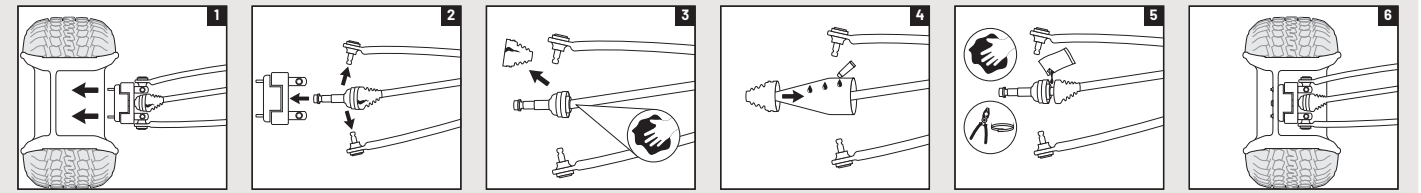

HOW TO INSTALL

1 Remove wheel and axle nut.

2 Remove brake caliper, hub, tie rod and upper and lower ball joints.

3 Remove old boot and clean joint.

4 Spread silicone lube on entire cone tool. Slide boot over cone tool, large end first. See package for outer boot instructions.

5 Empty the bag of grease into the CV joint/boot, clean sealing points and install clamps.

6 Reassemble tie rod, ball joints, brake caliper, axle nut, tire and wheel.

Refer to your service manual for further instructions and torque specifications.
*Designed for temporary CV boot repair. Purchase the OEM CV Boot for a permanent repair.

BRING IT EVERYWHERE

TRAILERING

CALIBER® RAMP PRO

1. Designed for ATVs and UTVs up to 50" wide
   - Integrated grip glides for ultimate traction
   - Folding sides for easy transportation and storing
2. » 52" x 90" • 2884576

ALUMINUM ARCHED LOADING RAMP

1. Capacity for up to 3,000 LBS
2. » 76" x 12" • 2,000 LB • 2875384
   » 88" x 12" • 3,000 LB • 2875386

LIGHTWEIGHT TRI-FOLD RAMP

1. Ramp folds up for transport
   - Capacity for up to 1,500 LBS
   - Safety straps included
2. » 72" x 51" • 2875385
   » 82" x 51" • 2875860

FOLDING ALUMINUM ARCHED RAMP

1. Ramp folds up for transport
   - Up to 1,500 LB total capacity, 750 LBS per individual ramp
   - Safety straps included
2. » 88" x 12" • 2875387

COVERS

TRAILERABLE COVER BY POLARIS

PRO XP

» 4-SEAT • 2883989
PRO XP 4 '20-24
» 2-SEAT • 2883764
PRO XP '20-24

XP

» 4-SEAT • 2884522
XP 4 '24
» 2-SEAT • 2884521
XP '24