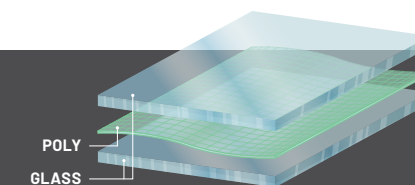

GLASS

- Superior optical clarity (automotive level)
- Scratch-resistant
- Seals tight
- Cold weather/heavy duty

VS