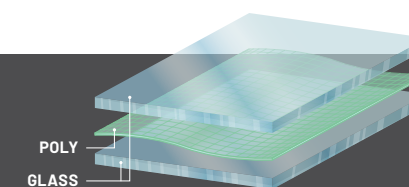

GLASS

Superior optical clarity (automotive level)
Scratch-resistant
Seals tight
Cold weather/heavy duty

VS