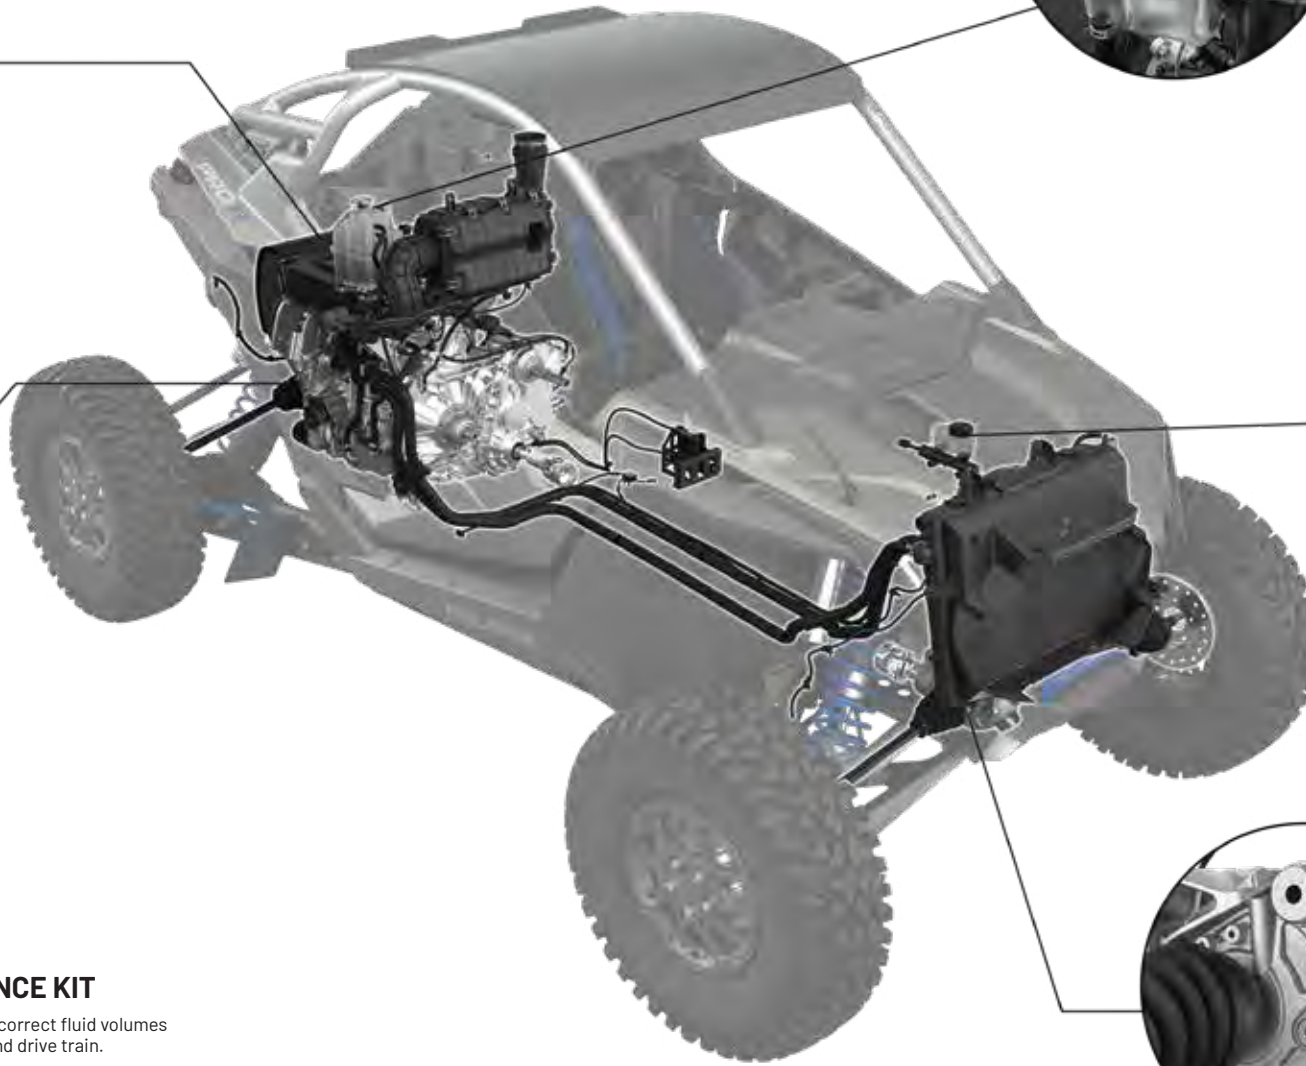

AGL

Protects transmission components against wear, corrosion, oxidation and foam in transmissions. Unique viscosity provides all-season performance including cold flow protection.

» 1 QT • 2878068

» 1 GALLON • 2878069

» 2.5 GALLONS • 2878070

» 55 GALLONS • 2879594

ANTI-FREEZE

Prevent corrosion on metal components, eliminate scaling and maximize cooling system performance.

» 1 QT • 2880514

» 1 GALLON • 2880513

» 55 GALLONS • 2880512