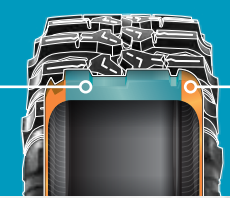

LARGER 28" - 32" SIZES =
More ground clearance & trail traction

DUAL-COMPOUND = MORE GRIP + LONGER LIFE

Firmer Durometer Rubber = Longer Life

Softer Durometer Rubber = More Grip

PRO ARMOR ATTACK

- The best all-purpose tire for all-season traction in any terrain
- Unique, full-face tread design
- Harder durometer lugs promote extended wear, increasing tire life
- Wider spaced lugs provide more grip in softer terrain