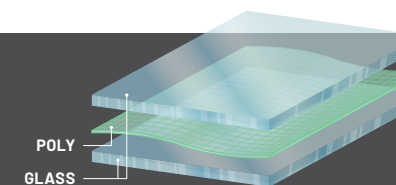

GLASS

Superior optical clarity (automotive level)
Scratch-resistant
Seals tight
Cold weather/heavy duty

VS