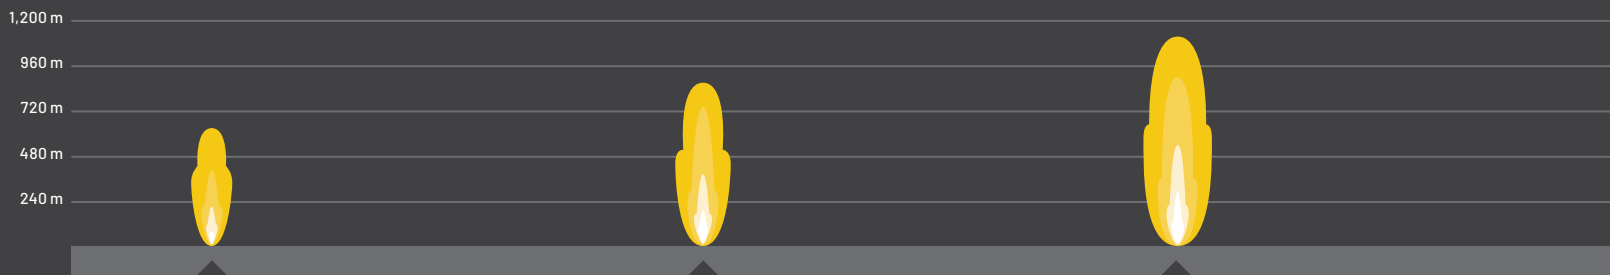

RIGID® LIMITED LIFETIME WARRANTY

If you own a RIGID® light and it breaks, we will replace or repair it for life.*

1. CHOOSE YOUR LIGHT BAR

LIGHT BAR OPTIONS

BRAND SIZE	RIGID® 6"	TURBO R / PRO XP RIGID® 28"	RIGID® 32"
TYPE	DUAL-ROW E-SERIES	SR-SERIES	SR-SERIES
RAW LUMENS	9,504	17,556	20,064
PN	2884649	2884074	2884648
FITMENT	PRO R/4 '22-24, TURBO R/4 '22-24, PRO XP/4 '20-24	TURBO R/4 '22-24, PRO XP/4 '20-24	PRO R/4 '22-24, TURBO R/4 '22-24, PRO XP/4 '20-24
	MOUNTS IN WINCH POCKET FOR SEAMLESS INTEGRATION IN FRONT BUMPERS	DESIGNED FOR USE WITH LIGHT POCKET ALUMINUM ROOF	MOUNTS TO ROOF FOR MAXIMUM VISIBILITY