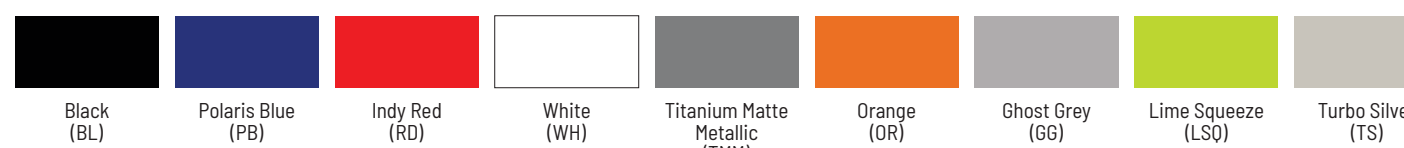

TRAIL & TRAIL S
WINDSHIELDS & REAR PANELS
ROOF, DOORS & AUDIO
VEHICLE PROTECTION & STORAGE
WINDSHIELD HEATER & FLOWS
LIGHTING ELECTRICAL & TRACKS
PRO ARMOR AFTERMARKET