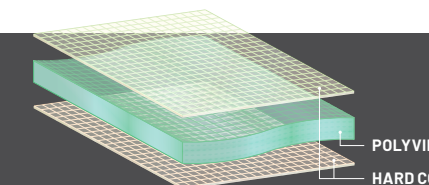

Available on 2-Seat and 4-Seat vehicles.

GLASS

Superior optical clarity (automotive level)
Scratch-resistant
Seals tight
Cold weather/heavy duty

VS

HARD COAT POLY

Lightweight, flexible, easy to store/remove
Impact-resistant
30x more scratch resistance than regular poly windshields