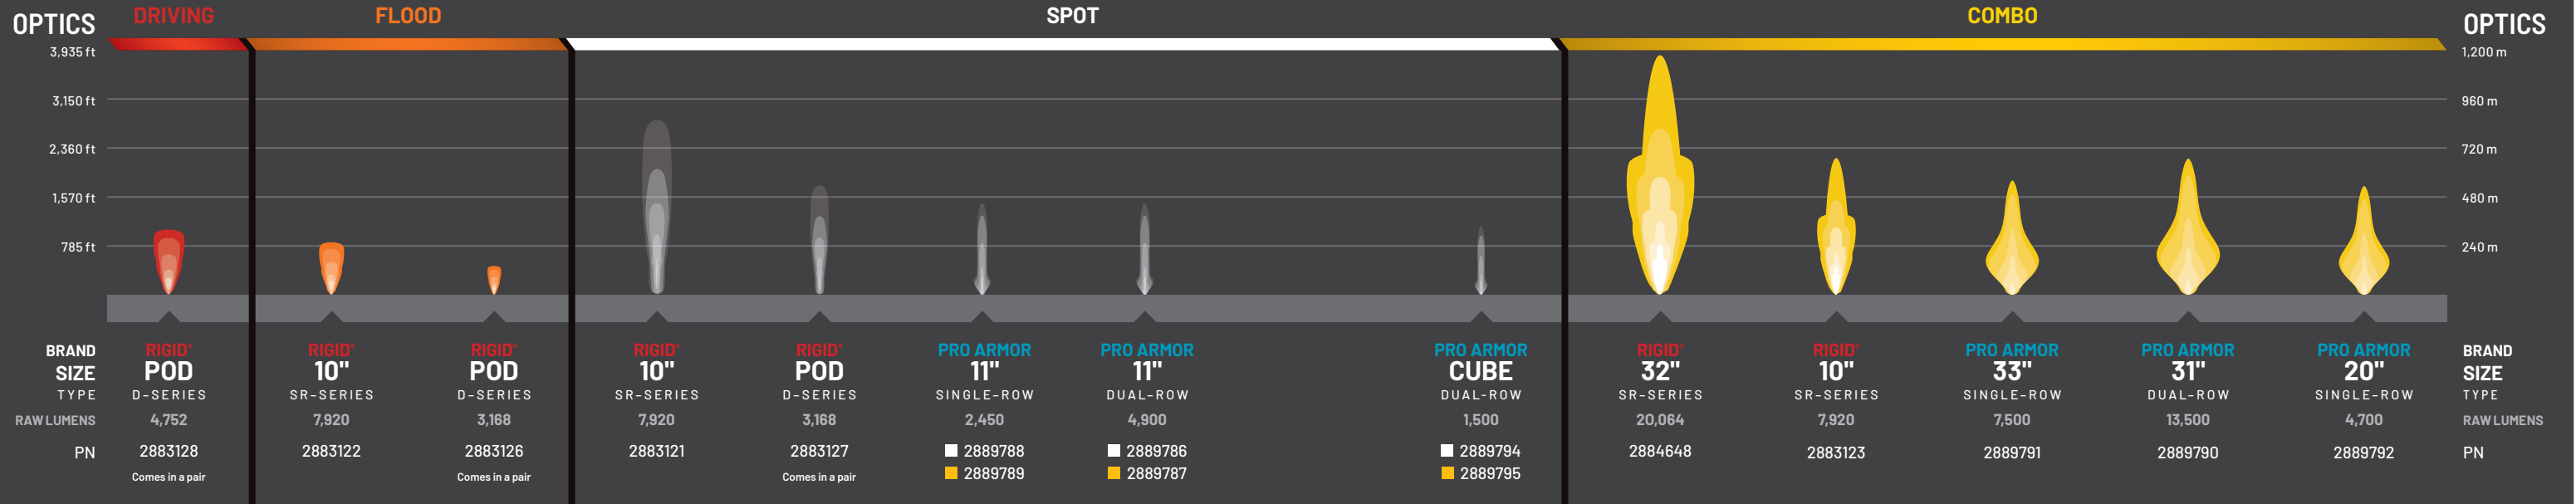

ADVANCED TECH

RIGID® lights are driven by Aluminum PCB Smart Boards®, 6063-T5 aircraft aluminum extruded housings and Tiger Drylac® UV protection polyester powder-coating.

EXCLUSIVE OPTICS

RIGID® invests heavily in optical science and has patented multiple optics and optics systems, maximizing light output and efficiency.

RIGID® LIMITED LIFETIME WARRANTY

If you own a RIGID® light and it breaks, we will replace or repair it for life.*

RUGGED CONSTRUCTION

Pro Armor lights are designed to be big and beefy with an aggressive style all their own, and housed in IP67 marine-grade rated UV polyester powder-coating.

MASSIVELY BRIGHT

Pro Armor builds bright lights designed for any riding experience. All that power is directed through heat dissipating aluminum for streamlined heat management.

LIGHT BAR TYPES

SR-SERIES PRO

Sleek, powerful, low-profile (under 2" tall). Lights extreme distances with low energy usage.
Available in 10" & 32"

D-SERIES PRO

Compact to fit almost anywhere with high output and low energy usage.
Available in Driving, Flood & Spot

DUAL-ROW LED

The most spread and farthest illumination downrange. Easy to mount.
Available in 11" & 31"

SINGLE-ROW LED

Powerful, compact, low-profile light bars with a sleek look.
Available in 11", 20" & 33"

CUBE LED

Small size allows mounting in strategic locations for added lighting.
Available in Spot

LIGHT BAR OPTIONS

ACCENT LIGHTS TOP SELLER

- Includes a pair of front fascia accent lights and a rear, center taillight (rear light with kit only)
- Durable dust and waterproof construction

» FRONT/REAR KIT • 2884053
TURBO S/4 '19-21, XP TURBO/4 '19-21, XP 1000/4 '19-23

» FRONT • 2884871
TRAIL S '21-24, TRAIL '21-24, TURBO S/4 '19-21, XP TURBO/4 '19-21, XP 1000/4 '19-23

ADD A HARNESS TO MOUNT YOUR LIGHTS

MODEL	LIGHT BAR SET-UPS	
	1 LIGHT IN 1 LOCATION ON 1 SWITCH	2 LIGHTS IN 2 LOCATIONS ON 1 SWITCH
TRAIL S '21-24 TRAIL '21-24	LIGHT BAR HARNESS 2884657	LIGHT BAR HARNESS 2884657 ADAPTER HARNESS 2412616 LED Y-HARNESS 2879860
PRO R / 4 '22-24 PRO XP / 4 '20-24 TURBO R / 4 '22-24	LIGHT BAR HARNESS 2883949 ADAPTER HARNESS 2412616	LIGHT BAR HARNESS 2883949 ADAPTER HARNESS 2412616 LED Y-HARNESS 2879860
XP / 4 '24	NEW LIGHT BAR HARNESS 2889291	NEW LIGHT BAR HARNESS 2889291 ADAPTER HARNESS 2412616 LED Y-HARNESS 2879860

LIGHT BAR MOUNT

- Optional cast mount for added style
- Compatible with all Pro Armor light bars

» 2890053

ADDITIONAL LIGHT BAR OPTIONS
PRO R, TURBO R & PRO XP | SEE P. 32
XP | SEE P. 56

*If RIGID® determines, in its sole discretion, that your product is defective in material or workmanship, RIGID® will honor your warranty claim. In some cases the product will be replaced, depending on the specific timeframe of the purchase. If the product is repaired, all parts, labor and return shipping may be covered by RIGID®.