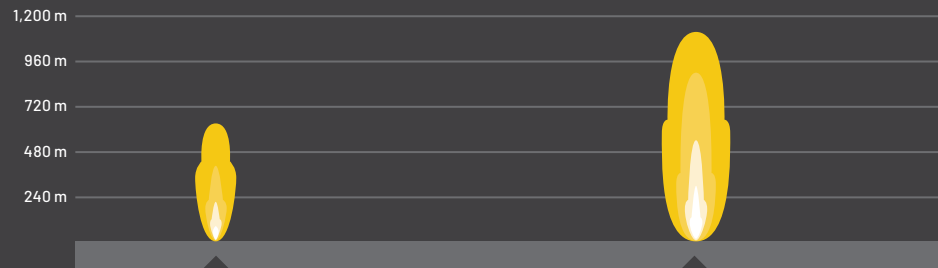

1. CHOOSE YOUR LIGHT BAR

LIGHT BAR OPTIONS

RIGID® CHASE LIGHT

- Bright, daylight visible lighting with eleven selectable modes, including white scene lighting for accessing cargo bed in the dark
 - Connects into brake light system for additional high mount brake light
- » 2884359
XP/4 '24