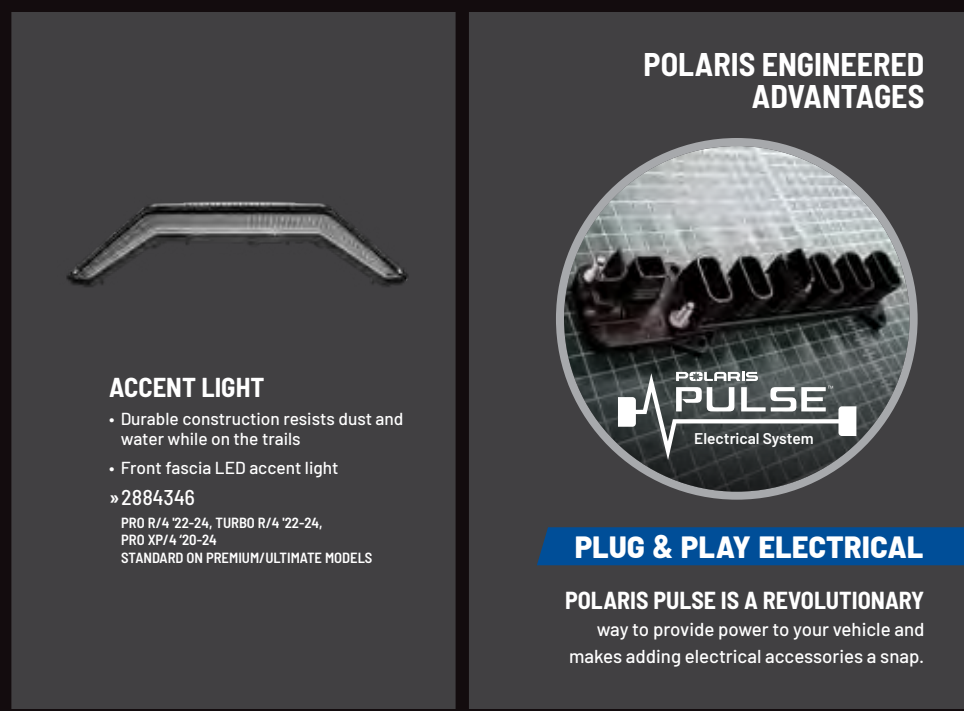

SEE FULL LIGHTING OPTIONS P. 92

PRO R, TURBO R & PRO XP
AUDIO
WINDSHIELDS & REAR PANELS
ROOF, DOORS & HEATER
VEHICLE PROTECTION
LIGHTING
STORAGE
MISC. MIRRORS & WINCHES
PRO ARMOR AFTERMARKET