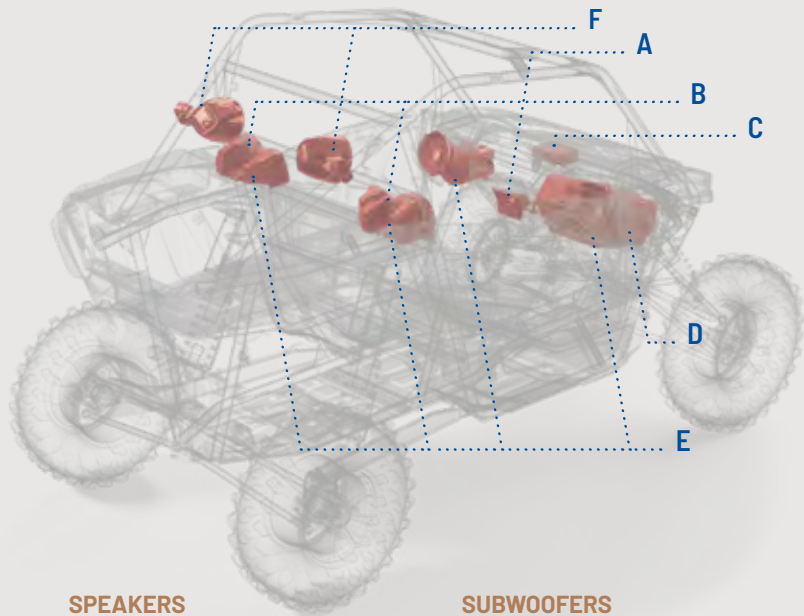

Shown on XP 4-Seat.
 **Stage 1 Audio Kit comes stock on Premium models; not compatible with Ultimate models.

> AUDIO

Rockford Fosgate® partnered with Polaris to create the next evolution of factory-installed off-road audio. Purpose-built to stand up to any outdoor environment and designed to perform no matter the ride. Specifically tuned and rider-centric to create an audio experience that is second to none.